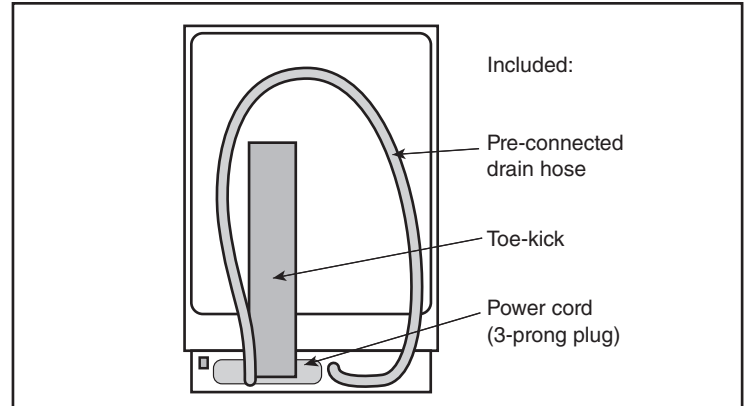

24" Bar Handle Dishwasher

Benchmark® Series – Stainless Steel SHX87PZ55N

BOSCH

Invented for life

Installation Details

Accessories: To purchase Bosch accessories, cleaners & parts please visit www.bosch-home.com/us/store or call 1-800-944-2904 (Mon to Fri 5 am to 6 pm PST, Sat 6 am to 3 pm PST).

Notes: All height, width and depth dimensions are shown in inches. BSH reserves the absolute and unrestricted right to change product materials and specifications, at any time, without notice. Consult the product's installation instructions for final dimensional data and other details prior to making cutout.