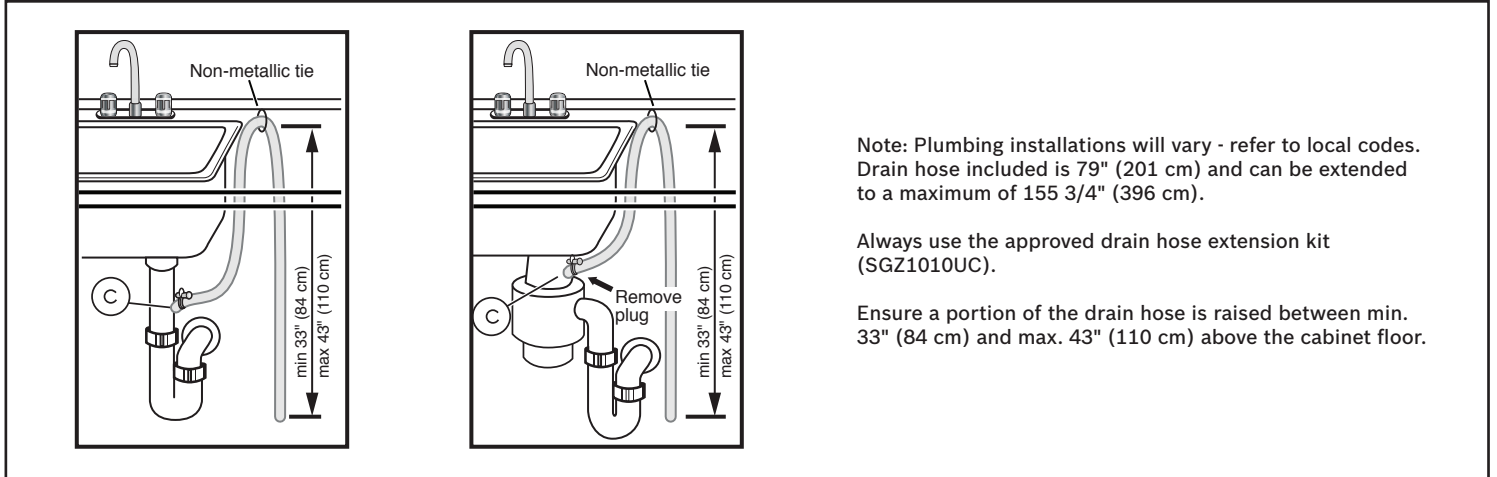

Notes: All height, width and depth dimensions are shown in inches. BSH reserves the absolute and unrestricted right to change product materials and specifications, at any time, without notice. Consult the product's installation instructions for final dimensional data and other details prior to making cutout.

24" Bar Handle Dishwasher

Benchmark® Series – Stainless Steel SHX87PZ55N

BOSCH

Invented for life

Installation Details

Accessories: To purchase Bosch accessories, cleaners & parts please visit www.bosch-home.com/us/store or call 1-800-944-2904 (Mon to Fri 5 am to 6 pm PST, Sat 6 am to 3 pm PST).