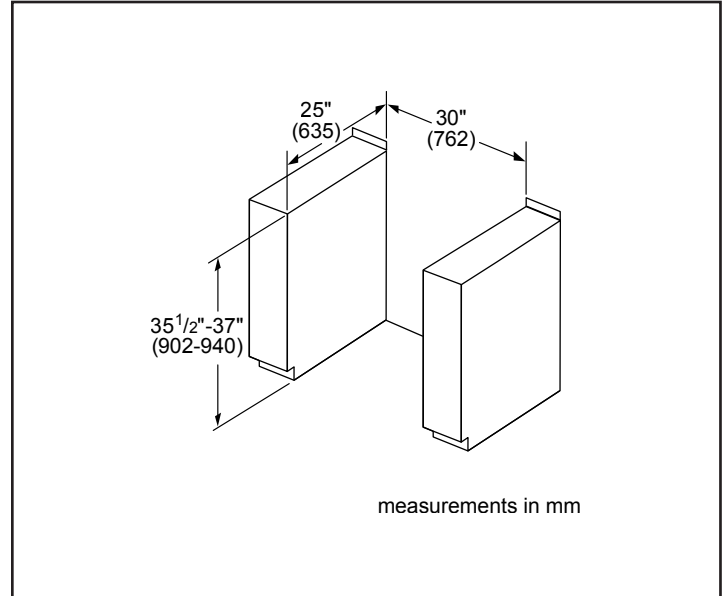

30" Electric Slide-in Range

800 Series – Stainless Steel HEI8056U

Installation Details

Accessories: To purchase Bosch accessories, cleaners & parts please visit www.bosch-home.com/us/store or call 1-800-944-2904 (Mon to Fri 5 am to 6 pm PST, Sat 6 am to 3 pm PST).

Notes: All height, width and depth dimensions are shown in inches. BSH reserves the absolute and unrestricted right to change product materials and specifications, at any time, without notice. Consult the product's installation instructions for final dimensional data and other details prior to making cutout.

Warranties: Please see Use & Care manual or Bosch website for statement of limited warranty.

For more information on our entire line of products, go to www.bosch-home.com/us or call 1-800-944-2904

© BSH Home Appliances Corporation. All rights reserved. Bosch is a registered trademark of Robert Bosch GmbH.