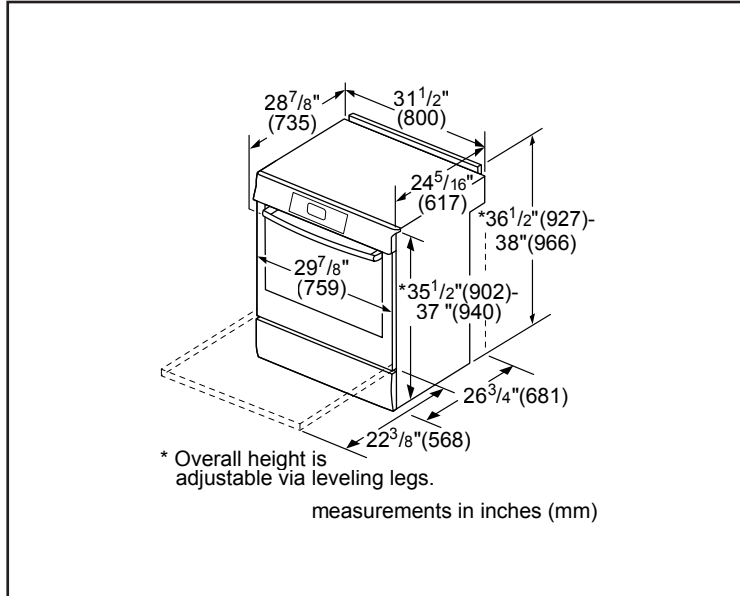

30" Electric Slide-in Range

800 Series – Stainless Steel HEI8056U

Installation Details

Accessories: To purchase Bosch accessories, cleaners & parts please visit www.bosch-home.com/us/store or call 1-800-944-2904 (Mon to Fri 5 am to 6 pm PST, Sat 6 am to 3 pm PST).

Notes: All height, width and depth dimensions are shown in inches. BSH reserves the absolute and unrestricted right to change product materials and specifications, at any time, without notice. Consult the product's installation instructions for final dimensional data and other details prior to making cutout.

Warranties: Please see Use & Care manual or Bosch website for statement of limited warranty.

For more information on our entire line of products, go to www.bosch-home.com/us or call 1-800-944-2904

© BSH Home Appliances Corporation. All rights reserved. Bosch is a registered trademark of Robert Bosch GmbH.