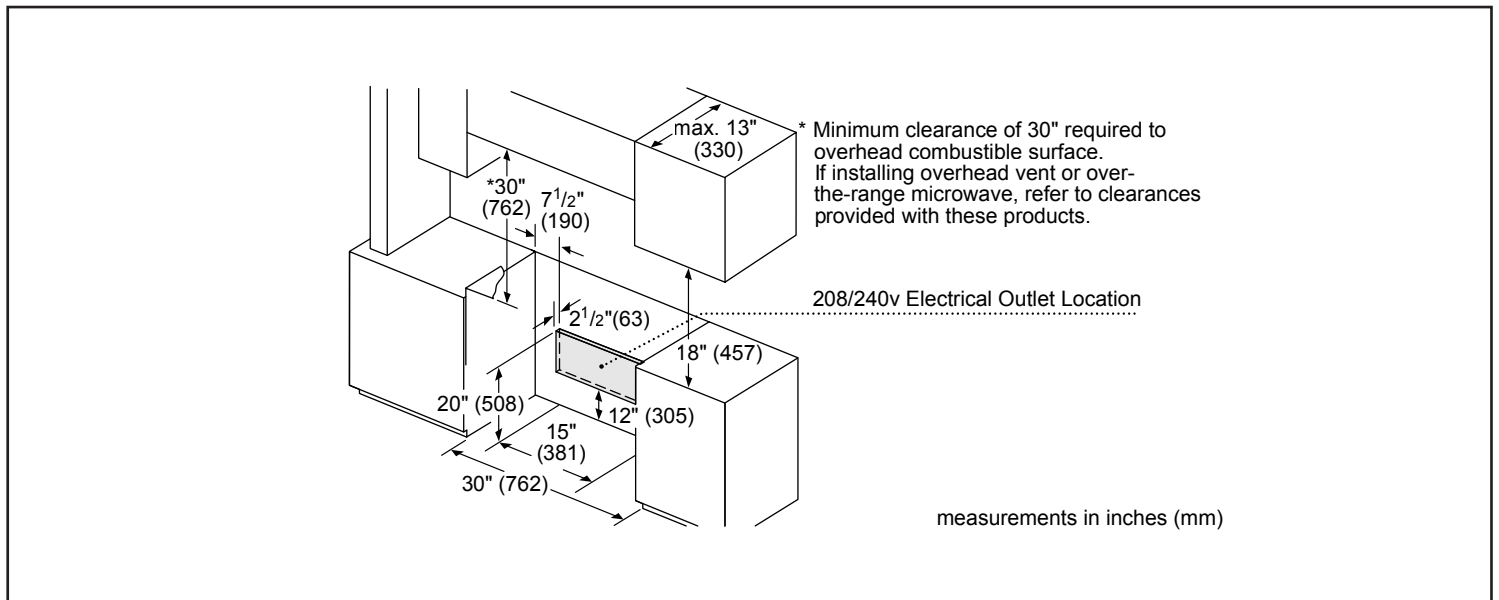

30" Electric Slide-in Range

800 Series – Stainless Steel HEI8056U

Installation Details

Accessories: To purchase Bosch accessories, cleaners & parts please visit www.bosch-home.com/us/store or call 1-800-944-2904 (Mon to Fri 5 am to 6 pm PST, Sat 6 am to 3 pm PST).

Notes: All height, width and depth dimensions are shown in inches. BSH reserves the absolute and unrestricted right to change product materials and specifications, at any time, without notice. Consult the product's installation instructions for final dimensional data and other details prior to making cutout.

Warranties: Please see Use & Care manual or Bosch website for statement of limited warranty.

For more information on our entire line of products, go to www.bosch-home.com/us or call 1-800-944-2904

© BSH Home Appliances Corporation. All rights reserved. Bosch is a registered trademark of Robert Bosch GmbH.