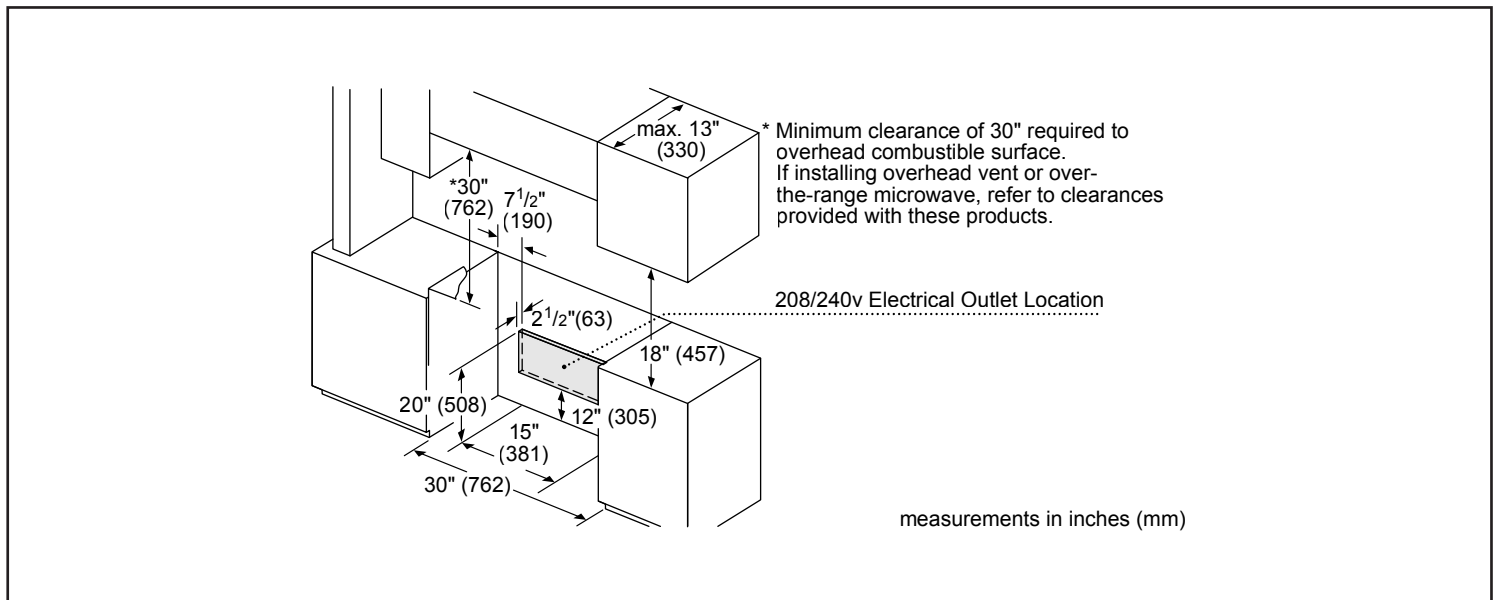

30" Electric Slide-in Range

800 Series – Black Stainless Steel HEI8046U

Installation Details

Accessories: To purchase Bosch accessories, cleaners & parts please visit www.bosch-home.com/us/store or call 1-800-944-2904 (Mon to Fri 5 am to 6 pm PST, Sat 6 am to 3 pm PST).

Notes: All height, width and depth dimensions are shown in inches. BSH reserves the absolute and unrestricted right to change product materials and specifications, at any time, without notice. Consult the product's installation instructions for final dimensional data and other details prior to making cutout.

Warranties: Please see Use & Care manual or Bosch website for statement of limited warranty.

For more information on our entire line of products, go to www.bosch-home.com/us or call 1-800-944-2904

© BSH Home Appliances Corporation. All rights reserved. Bosch is a registered trademark of Robert Bosch GmbH.