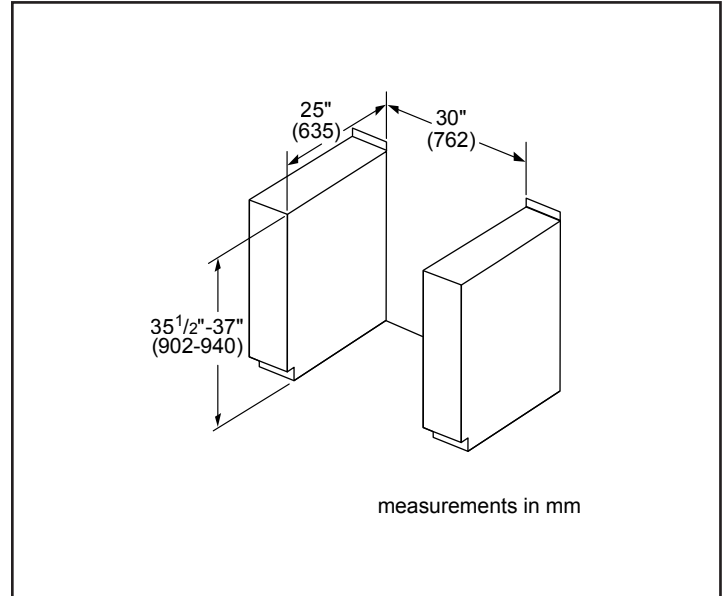

30" Electric Slide-in Range

800 Series – Black Stainless Steel HEI8046U

Installation Details

Accessories: To purchase Bosch accessories, cleaners & parts please visit www.bosch-home.com/us/store or call 1-800-944-2904 (Mon to Fri 5 am to 6 pm PST, Sat 6 am to 3 pm PST).

Notes: All height, width and depth dimensions are shown in inches. BSH reserves the absolute and unrestricted right to change product materials and specifications, at any time, without notice. Consult the product's installation instructions for final dimensional data and other details prior to making cutout.

Warranties: Please see Use & Care manual or Bosch website for statement of limited warranty.

For more information on our entire line of products, go to www.bosch-home.com/us or call 1-800-944-2904

© BSH Home Appliances Corporation. All rights reserved. Bosch is a registered trademark of Robert Bosch GmbH.