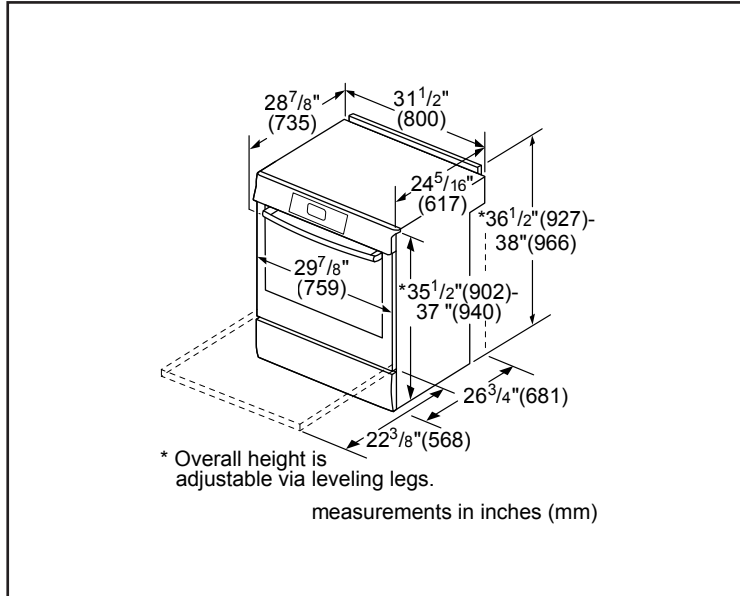

30" Electric Slide-in Range

800 Series – Black Stainless Steel HEI8046U

Installation Details

Accessories: To purchase Bosch accessories, cleaners & parts please visit www.bosch-home.com/us/store or call 1-800-944-2904 (Mon to Fri 5 am to 6 pm PST, Sat 6 am to 3 pm PST).

Notes: All height, width and depth dimensions are shown in inches. BSH reserves the absolute and unrestricted right to change product materials and specifications, at any time, without notice. Consult the product's installation instructions for final dimensional data and other details prior to making cutout.

Warranties: Please see Use & Care manual or Bosch website for statement of limited warranty.

For more information on our entire line of products, go to www.bosch-home.com/us or call 1-800-944-2904

© BSH Home Appliances Corporation. All rights reserved. Bosch is a registered trademark of Robert Bosch GmbH.