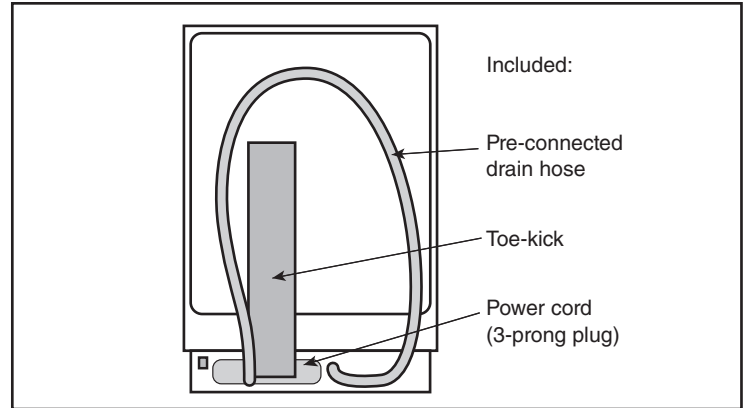

24" Recessed Handle Dishwasher

800 Series DLX – White SHE878ZD2N

Installation Details

Accessories: To purchase Bosch accessories, cleaners & parts please visit www.bosch-home.com/us/store or call 1-800-944-2904 (Mon to Fri 5 am to 6 pm PST, Sat 6 am to 3 pm PST).

Notes: All height, width and depth dimensions are shown in inches. BSH reserves the absolute and unrestricted right to change product materials and specifications, at any time, without notice. Consult the product's installation instructions for final dimensional data and other details prior to making cutout.

Warranties: Please see Use & Care manual or Bosch website for statement of limited warranty.

For more information on our entire line of products, go to www.bosch-home.com/us or call 1-800-944-2904

© BSH Home Appliances Corporation. All rights reserved. Bosch is a registered trademark of Robert Bosch GmbH.