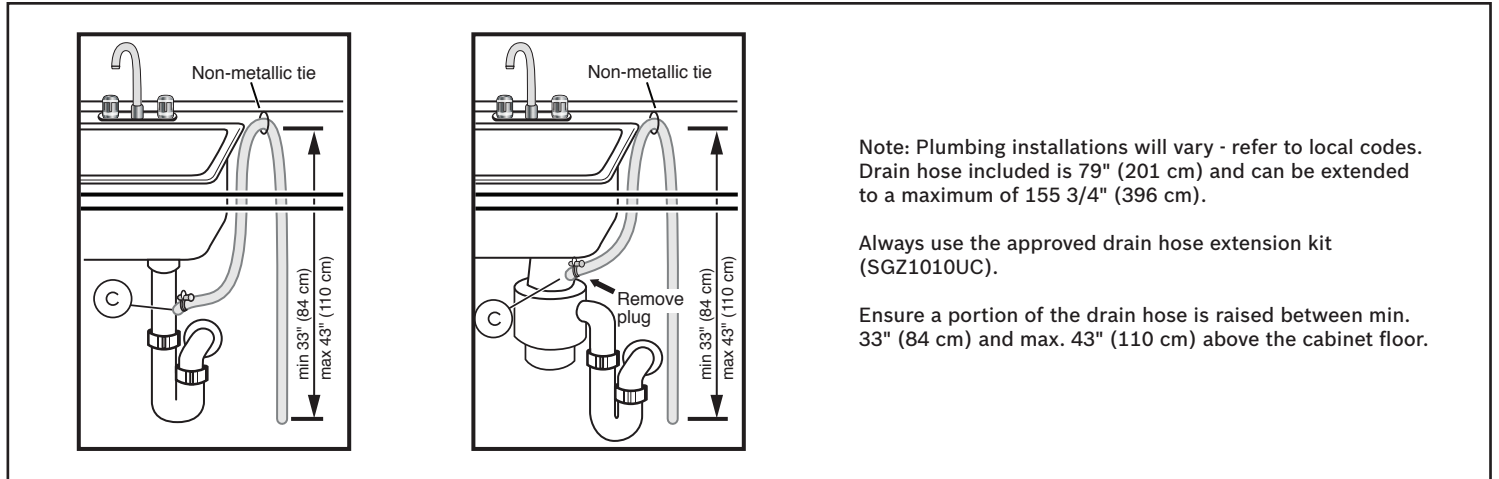

Notes: All height, width and depth dimensions are shown in inches. BSH reserves the absolute and unrestricted right to change product materials and specifications, at any time, without notice. Consult the product's installation instructions for final dimensional data and other details prior to making cutout.

24" Recessed Handle Dishwasher

800 Series DLX – White SHE878ZD2N

BOSCH

Invented for life

Installation Details

Accessories: To purchase Bosch accessories, cleaners & parts please visit www.bosch-home.com/us/store or call 1-800-944-2904 (Mon to Fri 5 am to 6 pm PST, Sat 6 am to 3 pm PST).