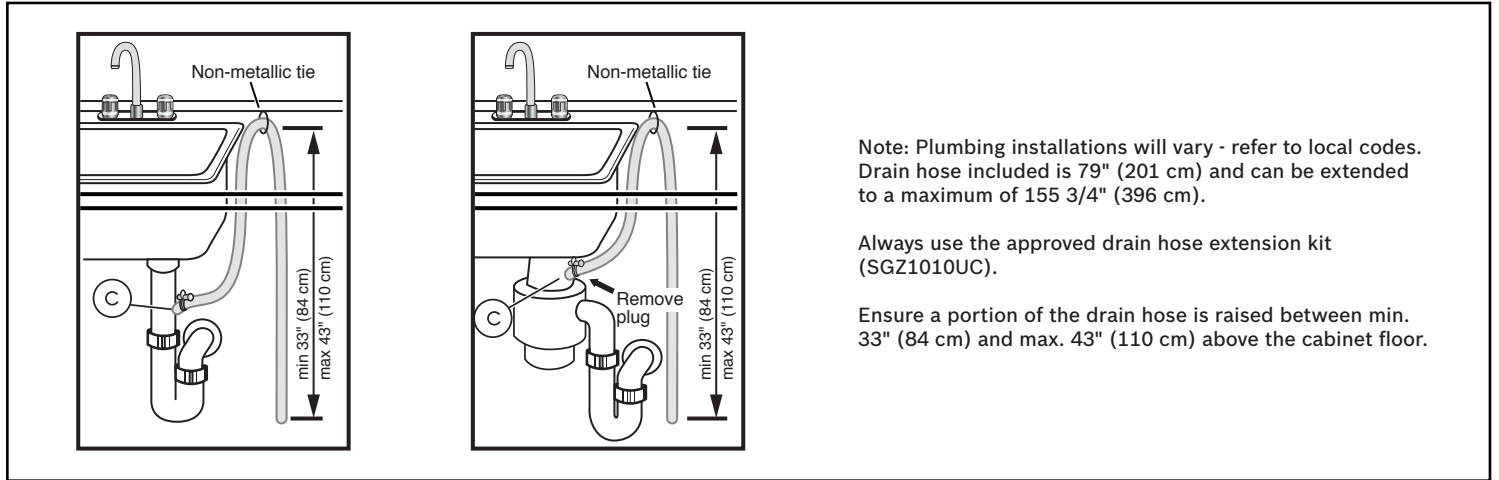

Notes: All height, width and depth dimensions are shown in inches. BSH reserves the absolute and unrestricted right to change product materials and specifications, at any time, without notice. Consult the product's installation instructions for final dimensional data and other details prior to making cutout.

24" Bar Handle Dishwasher

800 Series – Stainless Steel SHXM78Z55N

BOSCH

Invented for life

Installation Details

Accessories: To purchase Bosch accessories, cleaners & parts please visit www.bosch-home.com/us/store or call 1-800-944-2904 (Mon to Fri 5 am to 6 pm PST, Sat 6 am to 3 pm PST).