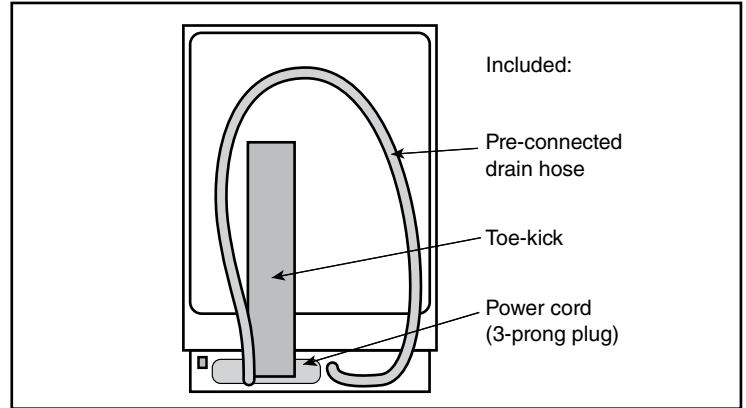

24" Bar Handle Dishwasher

800 Series – Stainless Steel SHXM78Z55N

BOSCH

Invented for life

Installation Details

Accessories: To purchase Bosch accessories, cleaners & parts please visit www.bosch-home.com/us/store or call 1-800-944-2904 (Mon to Fri 5 am to 6 pm PST, Sat 6 am to 3 pm PST).

Notes: All height, width and depth dimensions are shown in inches. BSH reserves the absolute and unrestricted right to change product materials and specifications, at any time, without notice. Consult the product's installation instructions for final dimensional data and other details prior to making cutout.