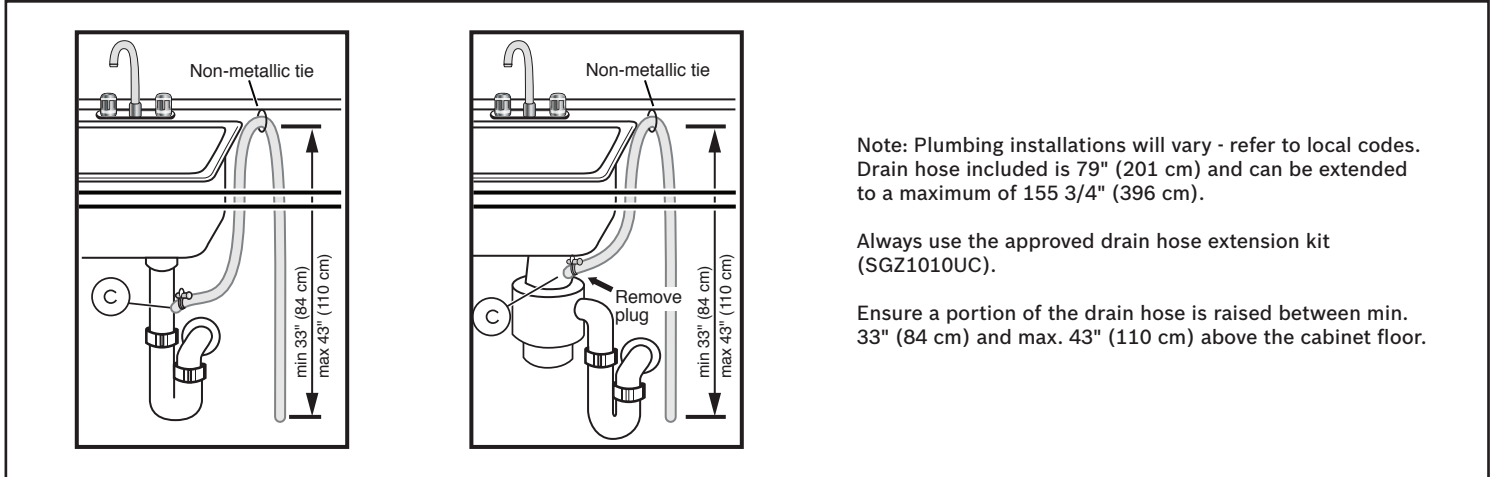

Notes: All height, width and depth dimensions are shown in inches. BSH reserves the absolute and unrestricted right to change product materials and specifications, at any time, without notice. Consult the product's installation instructions for final dimensional data and other details prior to making cutout.

24" Bar Handle Dishwasher

800 Series – Black Stainless Steel SHXM78Z54N

BOSCH

Invented for life

Installation Details

Accessories: To purchase Bosch accessories, cleaners & parts please visit www.bosch-home.com/us/store or call 1-800-944-2904 (Mon to Fri 5 am to 6 pm PST, Sat 6 am to 3 pm PST).