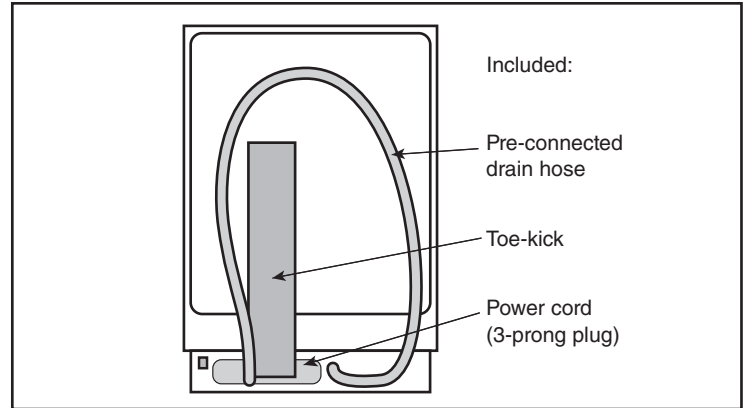

24" Bar Handle Dishwasher

800 Series – Black Stainless Steel SHXM78Z54N

BOSCH

Invented for life

Installation Details

Accessories: To purchase Bosch accessories, cleaners & parts please visit www.bosch-home.com/us/store or call 1-800-944-2904 (Mon to Fri 5 am to 6 pm PST, Sat 6 am to 3 pm PST).

Notes: All height, width and depth dimensions are shown in inches. BSH reserves the absolute and unrestricted right to change product materials and specifications, at any time, without notice. Consult the product's installation instructions for final dimensional data and other details prior to making cutout.