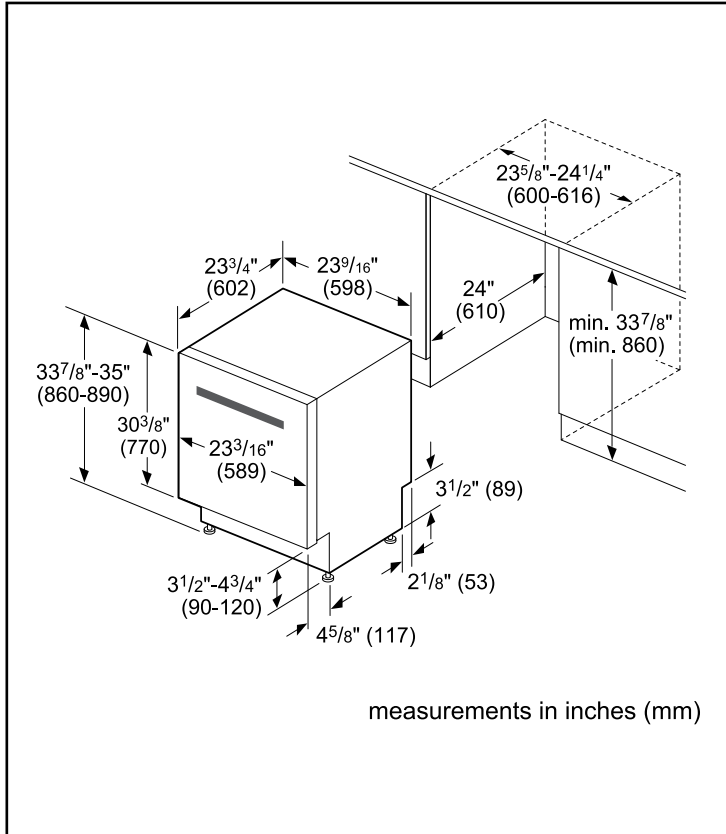

24" Bar Handle Dishwasher

800 Series DLX – Stainless Steel SHX878ZD5N

Installation Details

Accessories: To purchase Bosch accessories, cleaners & parts please visit www.bosch-home.com/us/store or call 1-800-944-2904 (Mon to Fri 5 am to 6 pm PST, Sat 6 am to 3 pm PST).

Notes: All height, width and depth dimensions are shown in inches. BSH reserves the absolute and unrestricted right to change product materials and specifications, at any time, without notice. Consult the product's installation instructions for final dimensional data and other details prior to making cutout.

Warranties: Please see Use & Care manual or Bosch website for statement of limited warranty.

For more information on our entire line of products, go to www.bosch-home.com/us or call 1-800-944-2904

© BSH Home Appliances Corporation. All rights reserved. Bosch is a registered trademark of Robert Bosch GmbH.