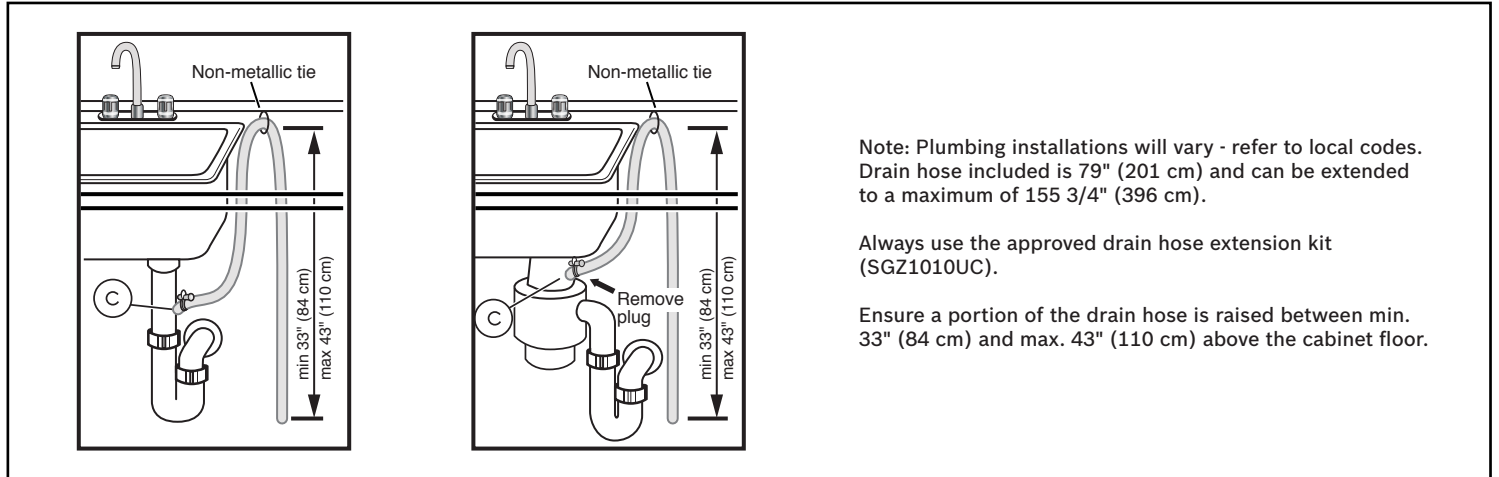

**Notes:** All height, width and depth dimensions are shown in inches. BSH reserves the absolute and unrestricted right to change product materials and specifications, at any time, without notice. Consult the product's installation instructions for final dimensional data and other details prior to making cutout.

## Installation Details

Note: Plumbing installations will vary - refer to local codes. Drain hose included is 79" (201 cm) and can be extended to a maximum of 155 3/4" (396 cm).

Always use the approved drain hose extension kit (SGZ1010UC).