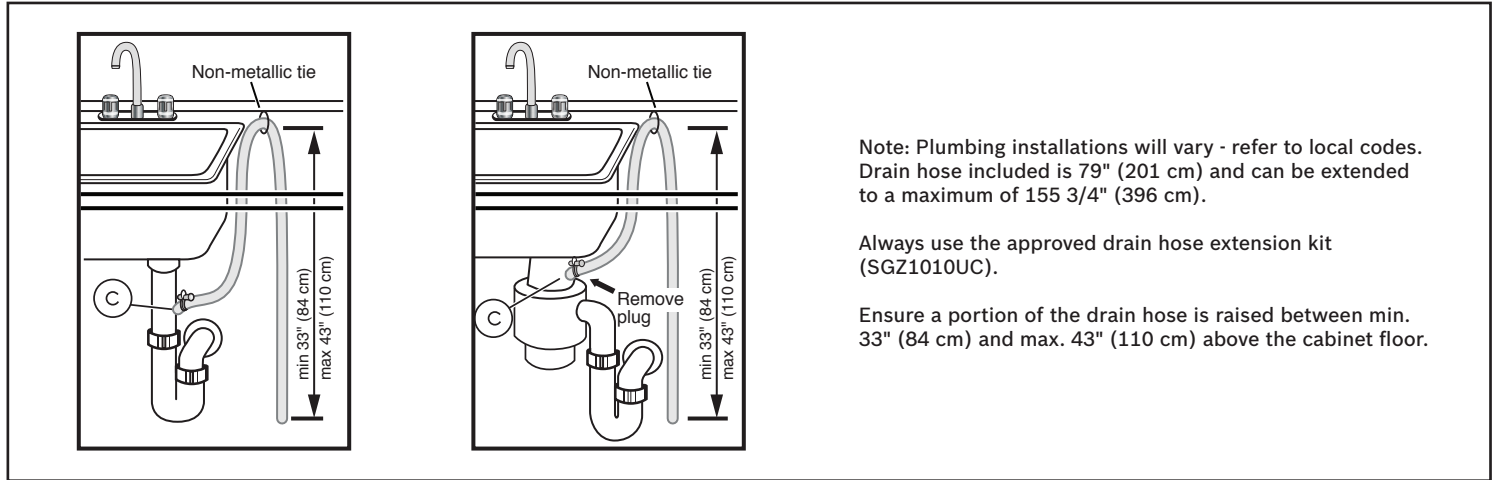

Notes: All height, width and depth dimensions are shown in inches. BSH reserves the absolute and unrestricted right to change product materials and specifications, at any time, without notice. Consult the product's installation instructions for final dimensional data and other details prior to making cutout.

24" Bar Handle Dishwasher

800 Series DLX – White SHX878ZD2N

BOSCH

Invented for life

Installation Details

Note: Plumbing installations will vary - refer to local codes. Drain hose included is 79" (201 cm) and can be extended to a maximum of 155 3/4" (396 cm).