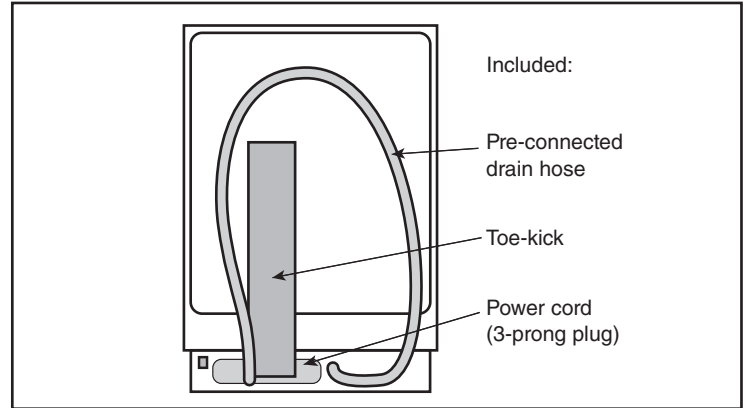

24" Bar Handle Dishwasher

800 Series DLX – White SHX878ZD2N

BOSCH

Invented for life

Installation Details

Accessories: To purchase Bosch accessories, cleaners & parts please visit www.bosch-home.com/us/store or call 1-800-944-2904 (Mon to Fri 5 am to 6 pm PST, Sat 6 am to 3 pm PST).

Notes: All height, width and depth dimensions are shown in inches. BSH reserves the absolute and unrestricted right to change product materials and specifications, at any time, without notice. Consult the product's installation instructions for final dimensional data and other details prior to making cutout.