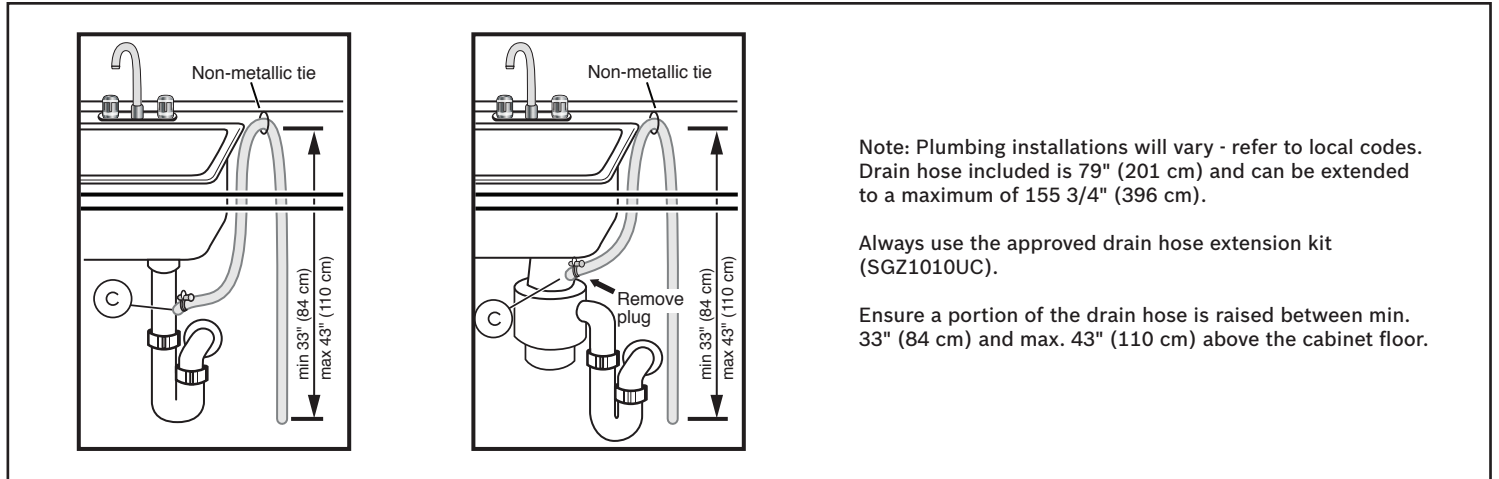

Notes: All height, width and depth dimensions are shown in inches. BSH reserves the absolute and unrestricted right to change product materials and specifications, at any time, without notice. Consult the product's installation instructions for final dimensional data and other details prior to making cutout.

24" Custom Panel Dishwasher

800 Series – Custom Panel SHVM88Z73N

BOSCH

Invented for life

Installation Details

Accessories: To purchase Bosch accessories, cleaners & parts please visit www.bosch-home.com/us/store or call 1-800-944-2904 (Mon to Fri 5 am to 6 pm PST, Sat 6 am to 3 pm PST).