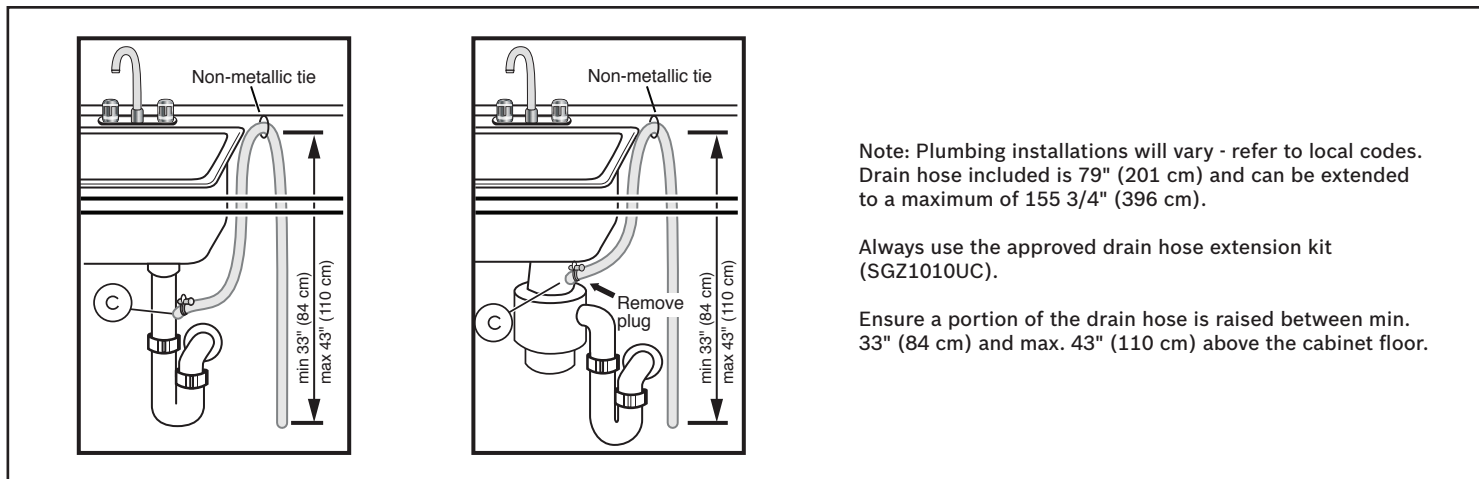

Notes: All height, width and depth dimensions are shown in inches. BSH reserves the absolute and unrestricted right to change product materials and specifications, at any time, without notice. Consult the product's installation instructions for final dimensional data and other details prior to making cutout.

24" Pocket Handle Dishwasher

800 Series – White SHPM78Z52N

BOSCH

Invented for life

Installation Details

Accessories: To purchase Bosch accessories, cleaners & parts please visit www.bosch-home.com/us/store or call 1-800-944-2904 (Mon to Fri 5 am to 6 pm PST, Sat 6 am to 3 pm PST).