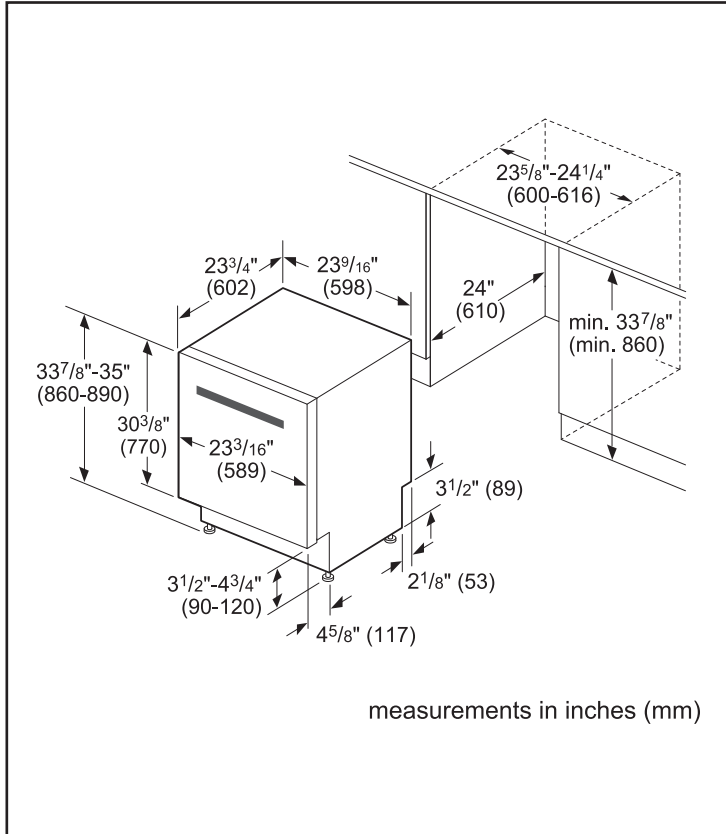

24" Pocket Handle Dishwasher

800 Series DLX – Black SHP878ZD6N

BOSCH

Invented for life

Installation Details

Accessories: To purchase Bosch accessories, cleaners & parts please visit www.bosch-home.com/us/store or call 1-800-944-2904 (Mon to Fri 5 am to 6 pm PST, Sat 6 am to 3 pm PST).

Notes: All height, width and depth dimensions are shown in inches. BSH reserves the absolute and unrestricted right to change product materials and specifications, at any time, without notice. Consult the product's installation instructions for final dimensional data and other details prior to making cutout.

Warranties: Please see Use & Care manual or Bosch website for statement of limited warranty.

For more information on our entire line of products, go to www.bosch-home.com/us or call 1-800-944-2904

© BSH Home Appliances Corporation. All rights reserved. Bosch is a registered trademark of Robert Bosch GmbH.