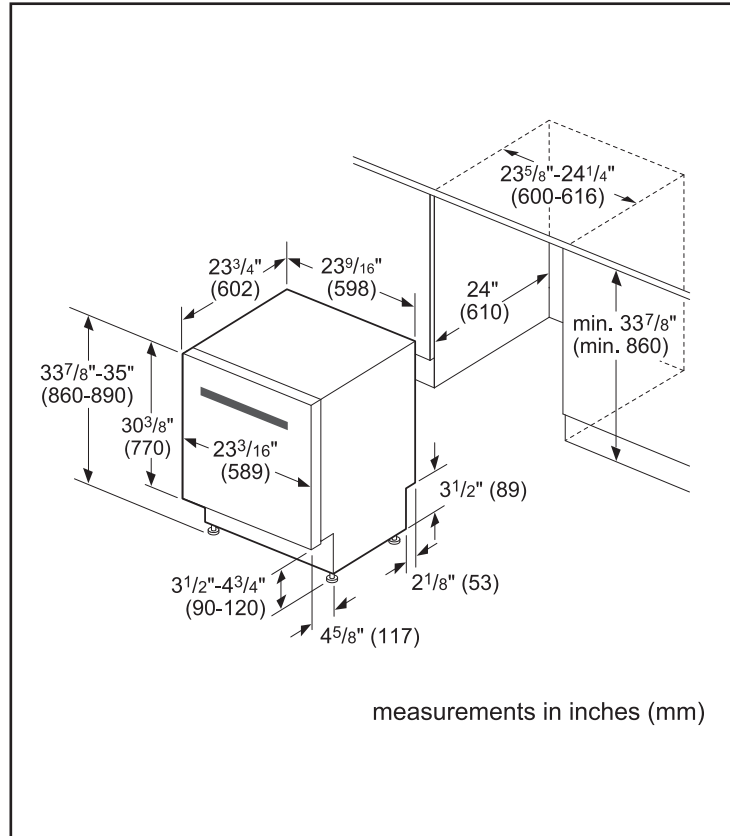

24" Pocket Handle Dishwasher

800 Series DLX – White SHP878ZD2N

BOSCH

Invented for life

Installation Details

Accessories: To purchase Bosch accessories, cleaners & parts please visit www.bosch-home.com/us/store or call 1-800-944-2904 (Mon to Fri 5 am to 6 pm PST, Sat 6 am to 3 pm PST).

Notes: All height, width and depth dimensions are shown in inches. BSH reserves the absolute and unrestricted right to change product materials and specifications, at any time, without notice. Consult the product's installation instructions for final dimensional data and other details prior to making cutout.

Warranties: Please see Use & Care manual or Bosch website for statement of limited warranty.

For more information on our entire line of products, go to www.bosch-home.com/us or call 1-800-944-2904

© BSH Home Appliances Corporation. All rights reserved. Bosch is a registered trademark of Robert Bosch GmbH.