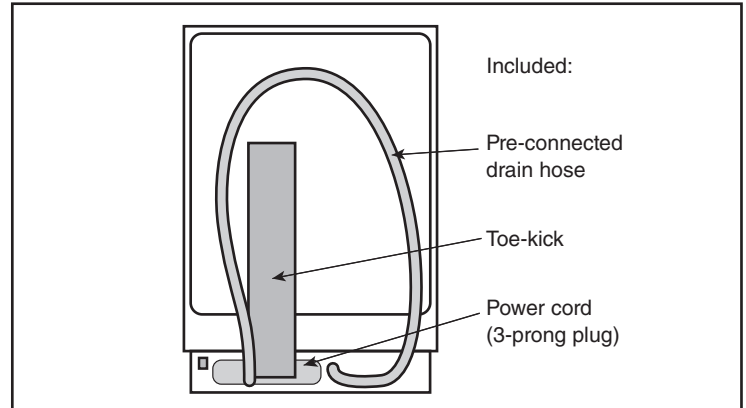

24" Pocket Handle Dishwasher

800 Series DLX – White SHP878ZD2N

BOSCH

Invented for life

Installation Details

Accessories: To purchase Bosch accessories, cleaners & parts please visit www.bosch-home.com/us/store or call 1-800-944-2904 (Mon to Fri 5 am to 6 pm PST, Sat 6 am to 3 pm PST).

Notes: All height, width and depth dimensions are shown in inches. BSH reserves the absolute and unrestricted right to change product materials and specifications, at any time, without notice. Consult the product's installation instructions for final dimensional data and other details prior to making cutout.