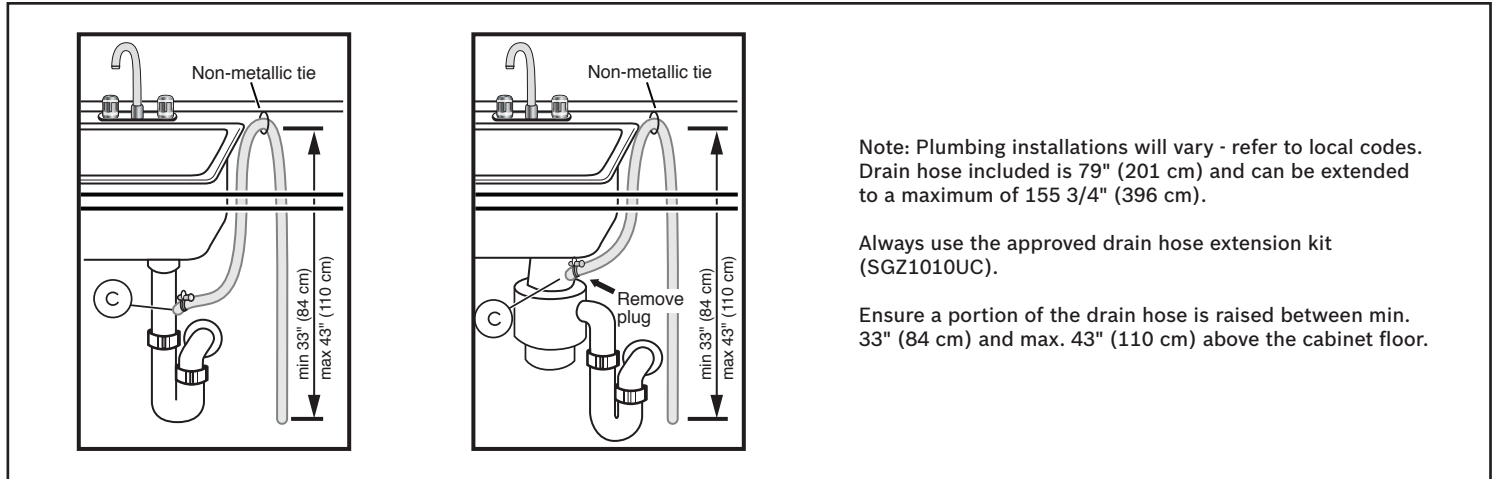

Notes: All height, width and depth dimensions are shown in inches. BSH reserves the absolute and unrestricted right to change product materials and specifications, at any time, without notice. Consult the product's installation instructions for final dimensional data and other details prior to making cutout.

24" Recessed Handle Dishwasher

800 Series – White SHEM78Z52N

BOSCH

Invented for life

Installation Details

Accessories: To purchase Bosch accessories, cleaners & parts please visit www.bosch-home.com/us/store or call 1-800-944-2904 (Mon to Fri 5 am to 6 pm PST, Sat 6 am to 3 pm PST).