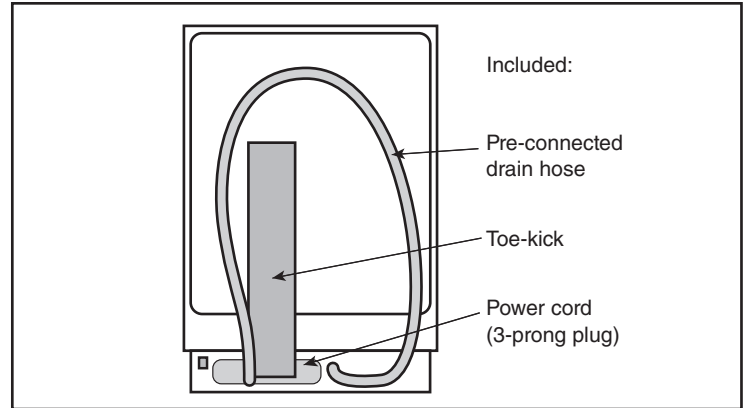

24" Recessed Handle Dishwasher

800 Series – White SHEM78Z52N

Installation Details

Accessories: To purchase Bosch accessories, cleaners & parts please visit www.bosch-home.com/us/store or call 1-800-944-2904 (Mon to Fri 5 am to 6 pm PST, Sat 6 am to 3 pm PST).

Notes: All height, width and depth dimensions are shown in inches. BSH reserves the absolute and unrestricted right to change product materials and specifications, at any time, without notice. Consult the product's installation instructions for final dimensional data and other details prior to making cutout.