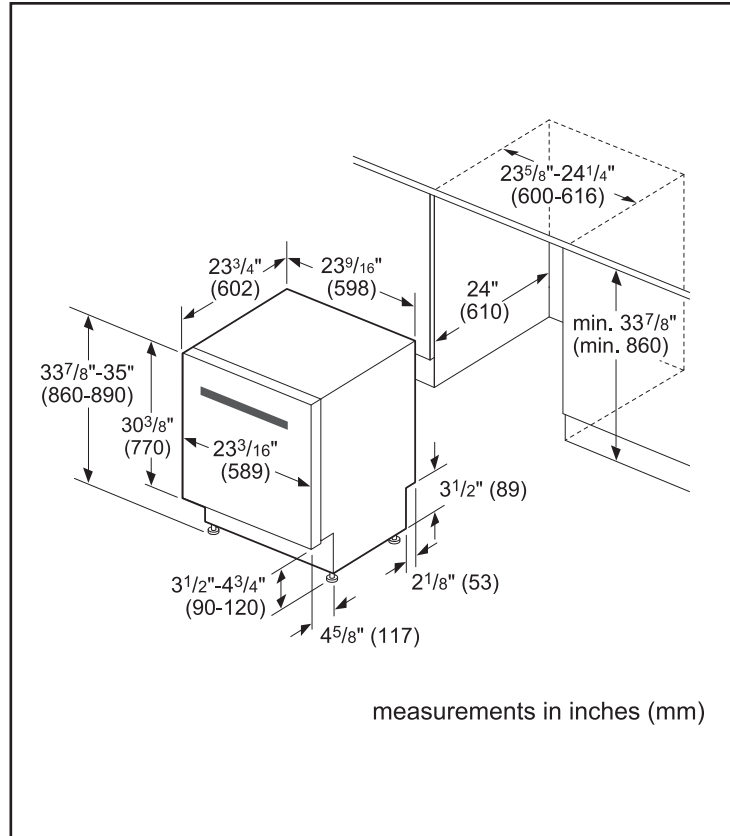

24" Recessed Handle Dishwasher

800 Series – White SHEM78Z52N

Installation Details

Accessories: To purchase Bosch accessories, cleaners & parts please visit www.bosch-home.com/us/store or call 1-800-944-2904 (Mon to Fri 5 am to 6 pm PST, Sat 6 am to 3 pm PST).

Notes: All height, width and depth dimensions are shown in inches. BSH reserves the absolute and unrestricted right to change product materials and specifications, at any time, without notice. Consult the product's installation instructions for final dimensional data and other details prior to making cutout.

Warranties: Please see Use & Care manual or Bosch website for statement of limited warranty.

For more information on our entire line of products, go to www.bosch-home.com/us or call 1-800-944-2904

© BSH Home Appliances Corporation. All rights reserved. Bosch is a registered trademark of Robert Bosch GmbH.