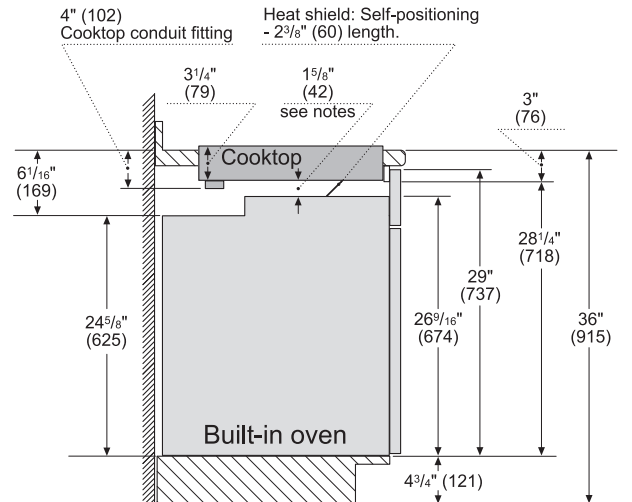

36" Induction Cooktop

Benchmark® Series – Black NITP669UC

BOSCH

Invented for life

Installation Details

Installation above Wall Ovens

Notes:

Dimensions based on standard countertop height (36" with 4 3/4" toe kick including base plate).

The built-in oven can be installed below the induction cooktop as long as there is a minimum 1" (26) clearance between the bottom of the cooktop and the top of the oven.

measurements in inches (mm)

Accessories: To purchase Bosch accessories, cleaners & parts please visit www.bosch-home.com/us/store or call 1-800-944-2904 (Mon to Fri 5 am to 6 pm PST, Sat 6 am to 3 pm PST).

Notes: All height, width and depth dimensions are shown in inches. BSH reserves the absolute and unrestricted right to change product materials and specifications, at any time, without notice. Consult the product's installation instructions for final dimensional data and other details prior to making cutout.