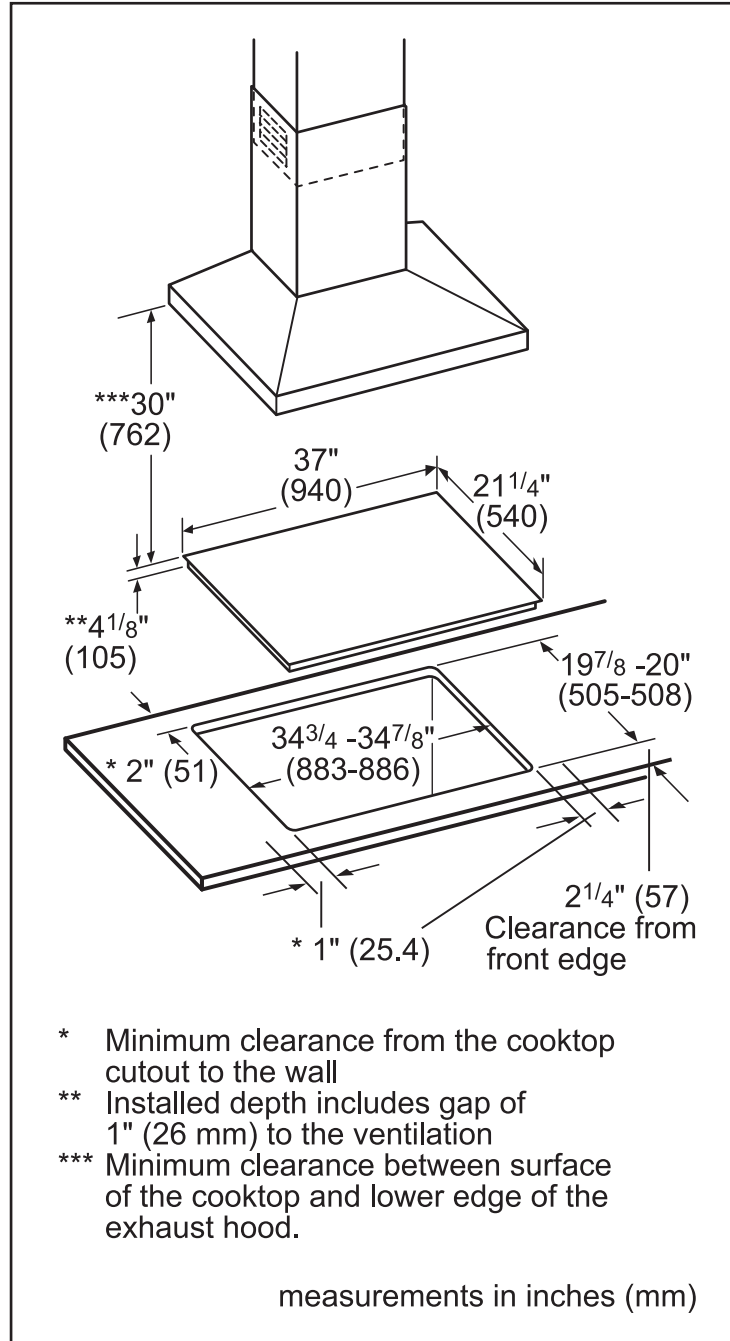

Element Size

Dimension of Front Left heating element	7" x 8"
Dimension of Back Left heating element	7" x 8"
Dimension of Center heating element	12", 9"
Dimension of Back Right heating element	7" x 8"
Dimension of Front Right heating element	7" x 8"

Dimensions & Weight

Overall appliance dimensions (HxWxD)	5/16" +4 1/8" x 37" x 21 1/4"
Required cutout size (HxWxD)	4 1/8" x 34 7/8" x 20"
Minimum distance from counter front	2 1/4"
Minimum distance from rear wall	2"
Net weight	56 lbs

36" Induction Cooktop

Benchmark® Series – Black NITP669UC

BOSCH

Invented for life

Installation Details

Installation above Wall Ovens

Notes:

Dimensions based on standard countertop height (36" with 4 3/4" toe kick including base plate).

Notes: All height, width and depth dimensions are shown in inches. BSH reserves the absolute and unrestricted right to change product materials and specifications, at any time, without notice. Consult the product's installation instructions for final dimensional data and other details prior to making cutout.