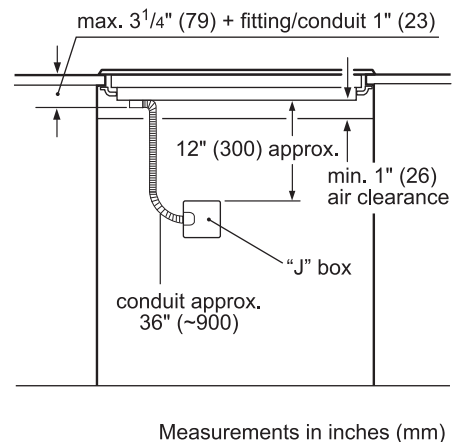

Dimensions & Weight

Overall appliance dimensions (HxWxD)	5/16" +4 1/8" x 37" x 21 1/4"
Required cutout size (HxWxD)	4 1/8" x 34 7/8" x 20"
Minimum distance from counter front	2 1/4"
Minimum distance from rear wall	2"
Net weight	56 lbs

36" Induction Cooktop

Benchmark® Series – Black NITP669UC

BOSCH

Invented for life

Installation Details

Installation above Wall Ovens

Notes:

Dimensions based on standard countertop height (36" with 4 3/4" toe kick including base plate).

The built-in oven can be installed below the induction cooktop as long as there is a minimum 1" (26) clearance between the bottom of the cooktop and the top of the oven.

measurements in inches (mm)

Accessories: To purchase Bosch accessories, cleaners & parts please visit www.bosch-home.com/us/store or call 1-800-944-2904 (Mon to Fri 5 am to 6 pm PST, Sat 6 am to 3 pm PST).

Notes: All height, width and depth dimensions are shown in inches. BSH reserves the absolute and unrestricted right to change product materials and specifications, at any time, without notice. Consult the product's installation instructions for final dimensional data and other details prior to making cutout.