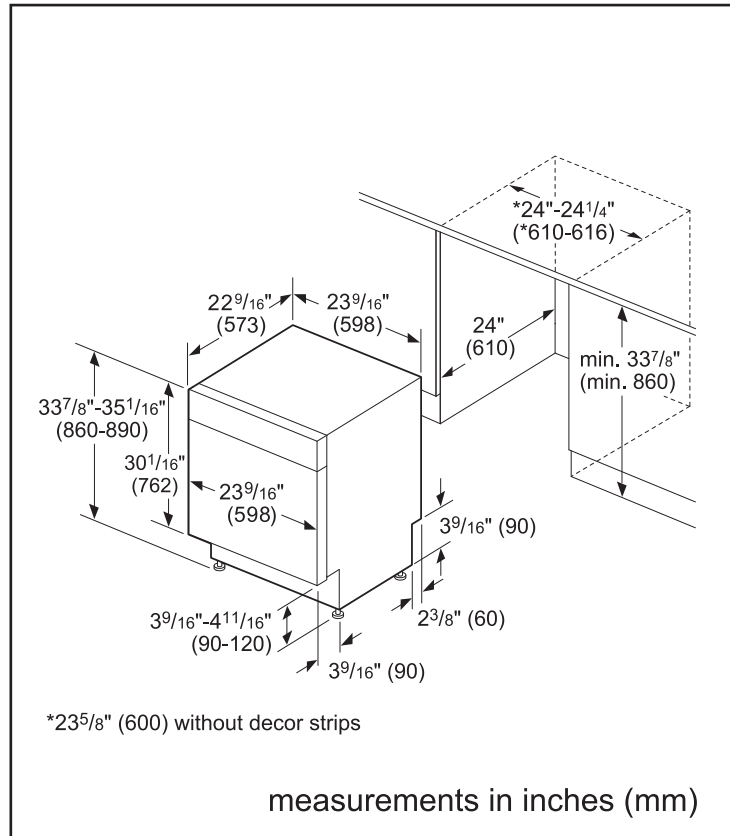

24" Bar Handle Dishwasher

100 Series – Black Stainless Steel SHXM4AY54N

Installation Details

Accessories: To purchase Bosch accessories, cleaners & parts please visit www.bosch-home.com/us/store or call 1-800-944-2904 (Mon to Fri 5 am to 6 pm PST, Sat 6 am to 3 pm PST).

Notes: All height, width and depth dimensions are shown in inches. BSH reserves the absolute and unrestricted right to change product materials and specifications, at any time, without notice. Consult the product's installation instructions for final dimensional data and other details prior to making cutout.

Warranties: Please see Use & Care manual or Bosch website for statement of limited warranty.

For more information on our entire line of products, go to www.bosch-home.com/us or call 1-800-944-2904

© BSH Home Appliances Corporation. All rights reserved. Bosch is a registered trademark of Robert Bosch GmbH.