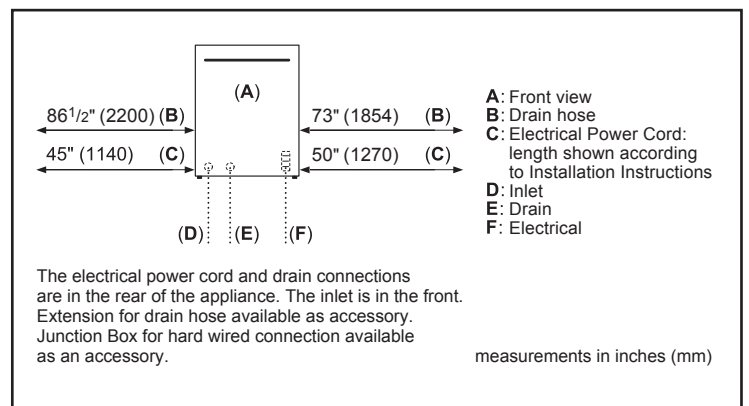

24" Bar Handle Dishwasher

100 Series – Black Stainless Steel SHXM4AY54N

Installation Details

Accessories: To purchase Bosch accessories, cleaners & parts please visit www.bosch-home.com/us/store or call 1-800-944-2904 (Mon to Fri 5 am to 6 pm PST, Sat 6 am to 3 pm PST).

Notes: All height, width and depth dimensions are shown in inches. BSH reserves the absolute and unrestricted right to change product materials and specifications, at any time, without notice. Consult the product's installation instructions for final dimensional data and other details prior to making cutout.

Warranties: Please see Use & Care manual or Bosch website for statement of limited warranty.

For more information on our entire line of products, go to www.bosch-home.com/us or call 1-800-944-2904

© BSH Home Appliances Corporation. All rights reserved. Bosch is a registered trademark of Robert Bosch GmbH.