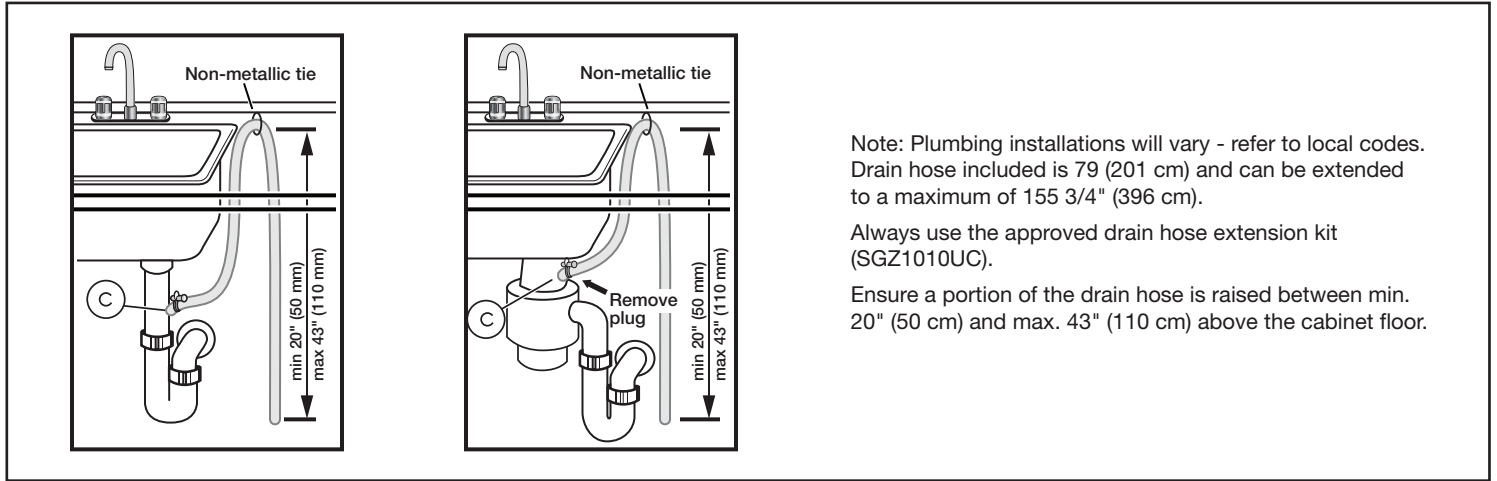

Notes: All height, width and depth dimensions are shown in inches. BSH reserves the absolute and unrestricted right to change product materials and specifications, at any time, without notice. Consult the product's installation instructions for final dimensional data and other details prior to making cutout.

24" Bar Handle Dishwasher

800 Series – Black Stainless Steel SHXM78W54N

BOSCH

Invented for life

Installation Details

Accessories: To purchase Bosch accessories, cleaners & parts please visit www.bosch-home.com/us/store or call 1-800-944-2904 (Mon to Fri 5 am to 6 pm PST, Sat 6 am to 3 pm PST).