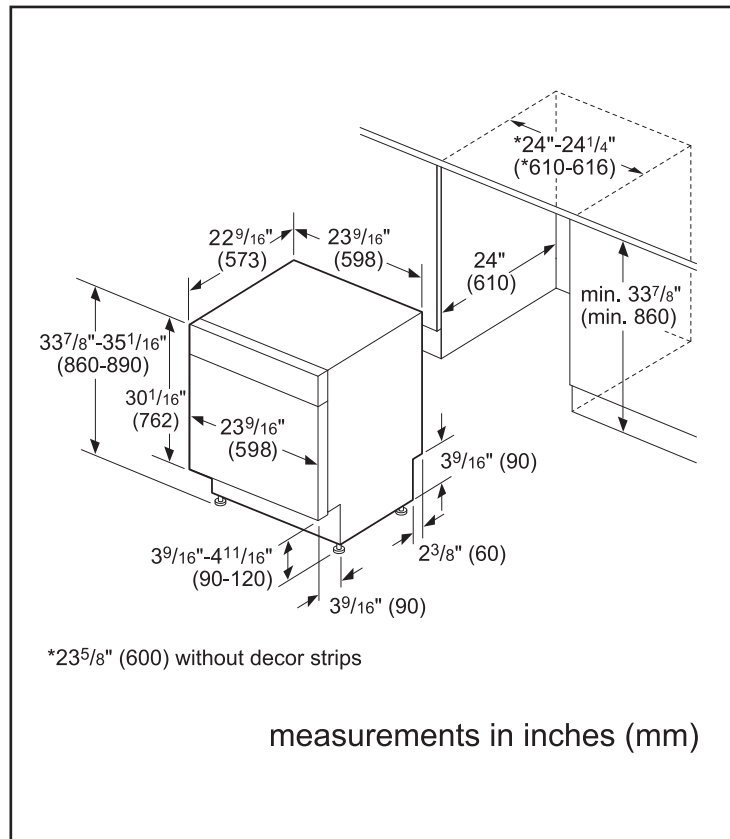

24" Bar Handle Dishwasher

100 Series DLX – Stainless Steel SHX84AYD5N

Installation Details

Accessories: To purchase Bosch accessories, cleaners & parts please visit www.bosch-home.com/us/store or call 1-800-944-2904 (Mon to Fri 5 am to 6 pm PST, Sat 6 am to 3 pm PST).

Notes: All height, width and depth dimensions are shown in inches. BSH reserves the absolute and unrestricted right to change product materials and specifications, at any time, without notice. Consult the product's installation instructions for final dimensional data and other details prior to making cutout.

Warranties: Please see Use & Care manual or Bosch website for statement of limited warranty.

For more information on our entire line of products, go to www.bosch-home.com/us or call 1-800-944-2904

© BSH Home Appliances Corporation. All rights reserved. Bosch is a registered trademark of Robert Bosch GmbH.