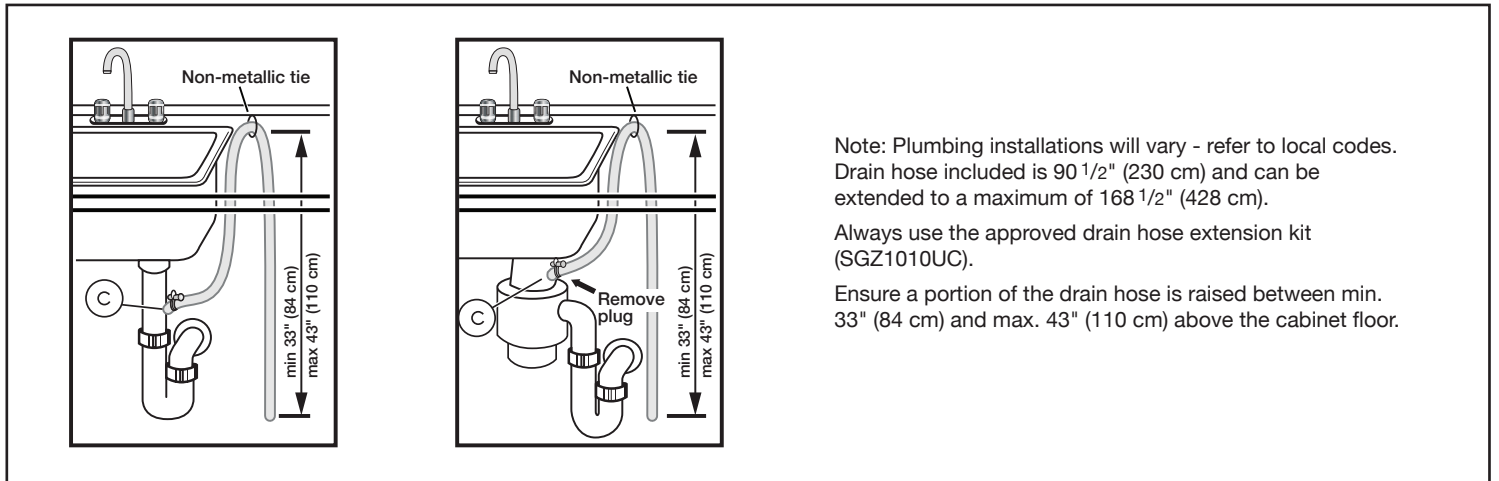

24" Bar Handle Dishwasher

100 Series DLX – Stainless Steel SHX84AYD5N

BOSCH

Invented for life

Installation Details

Accessories: To purchase Bosch accessories, cleaners & parts please visit www.bosch-home.com/us/store or call 1-800-944-2904 (Mon to Fri 5 am to 6 pm PST, Sat 6 am to 3 pm PST).

Notes: All height, width and depth dimensions are shown in inches. BSH reserves the absolute and unrestricted right to change product materials and specifications, at any time, without notice. Consult the product's installation instructions for final dimensional data and other details prior to making cutout.

Warranties: Please see Use & Care manual or Bosch website for statement of limited warranty.

For more information on our entire line of products, go to www.bosch-home.com/us or call 1-800-944-2904

© BSH Home Appliances Corporation. All rights reserved. Bosch is a registered trademark of Robert Bosch GmbH.