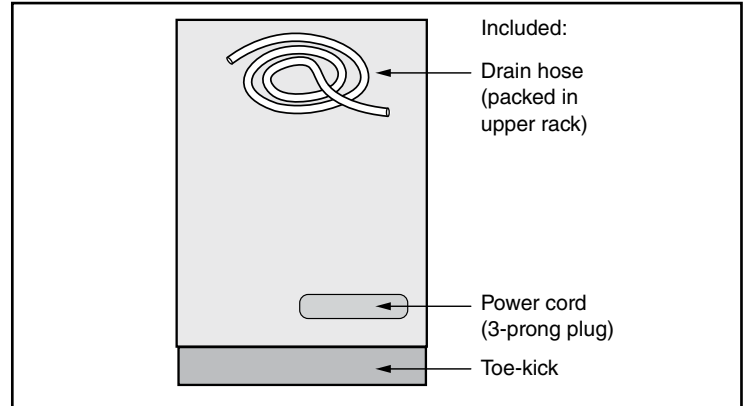

24" Recessed Handle Dishwasher

100 Series – Stainless Steel SHEM3AY55N

Installation Details

The electrical power cord and drain connections are in the rear of the appliance. The inlet is in the front. Extension for drain hose available as accessory. Junction Box for hard wired connection available as an accessory.