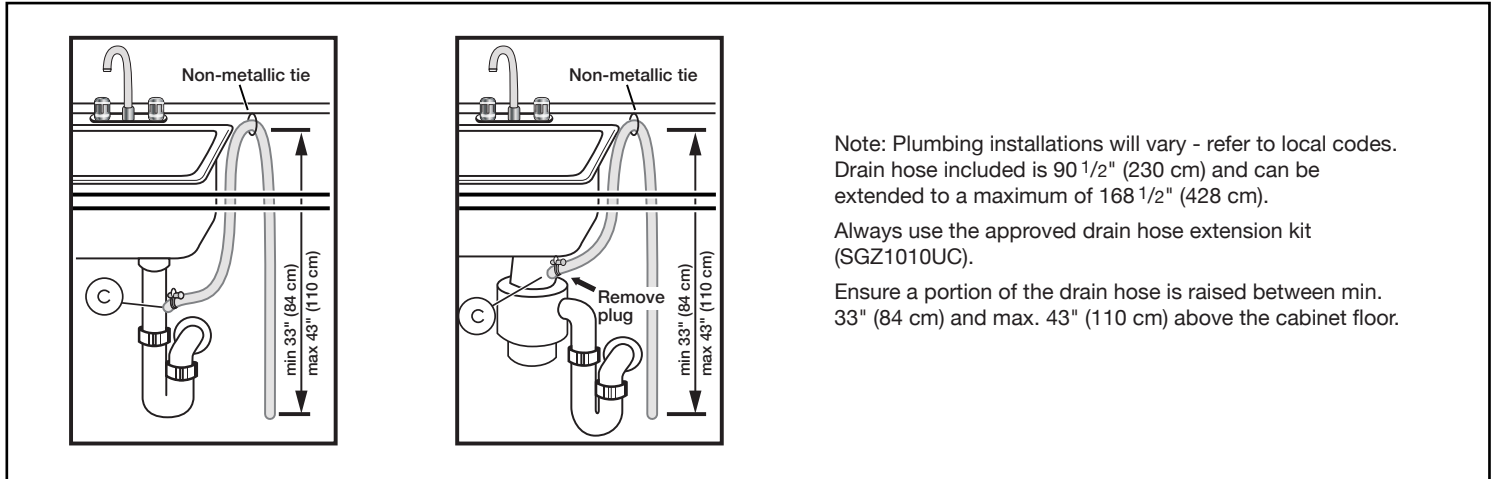

24" Recessed Handle Dishwasher

100 Series – Stainless Steel SHEM3AY55N

BOSCH

Invented for life

Installation Details

Accessories: To purchase Bosch accessories, cleaners & parts please visit www.bosch-home.com/us/store or call 1-800-944-2904 (Mon to Fri 5 am to 6 pm PST, Sat 6 am to 3 pm PST).

Notes: All height, width and depth dimensions are shown in inches. BSH reserves the absolute and unrestricted right to change product materials and specifications, at any time, without notice. Consult the product's installation instructions for final dimensional data and other details prior to making cutout.