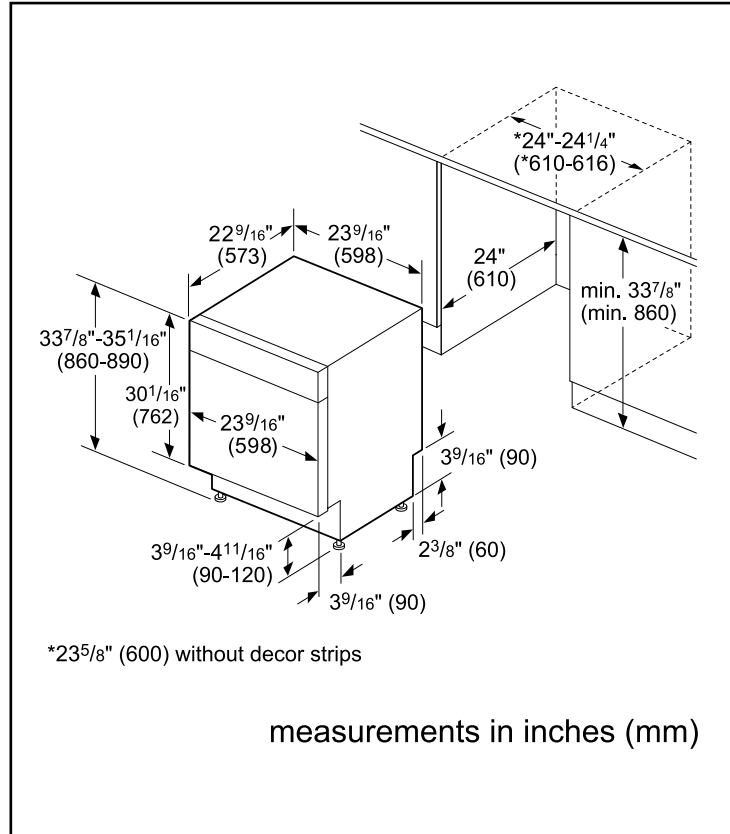

Dimensions & Weight

Overall appliance dimensions (HxWxD) (in)	33 7/8" x 23 9/16" x 22 9/16"
Required cutout size (HxWxD) (in)	33 7/8" x 24" x 24"
Adjustable feet	Yes
Net weight (lbs)	76 lbs

Accessories—Optional

24" Recessed Handle Dishwasher

100 Series – Stainless Steel SHEM3AY55N

Installation Details

The electrical power cord and drain connections are in the rear of the appliance. The inlet is in the front. Extension for drain hose available as accessory. Junction Box for hard wired connection available as an accessory.

Notes: All height, width and depth dimensions are shown in inches. BSH reserves the absolute and unrestricted right to change product materials and specifications, at any time, without notice. Consult the product's installation instructions for final dimensional data and other details prior to making cutout.