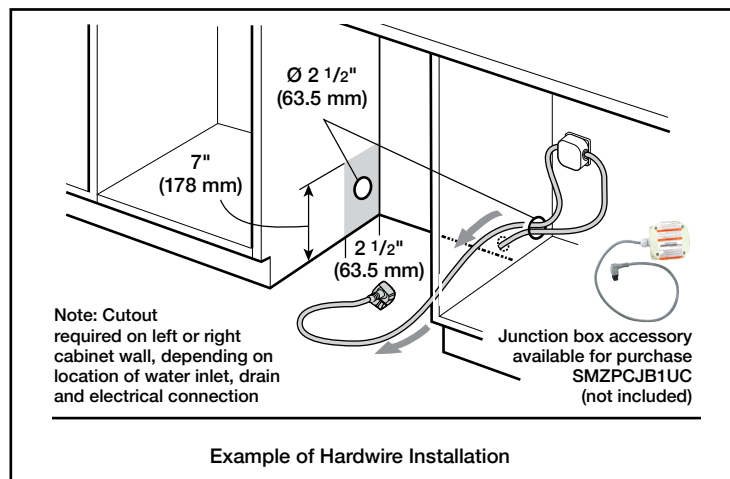

24" Recessed Handle Dishwasher

100 Series – Stainless Steel SHEM3AY55N

Installation Details

The electrical power cord and drain connections are in the rear of the appliance. The inlet is in the front. Extension for drain hose available as accessory. Junction Box for hard wired connection available as an accessory.