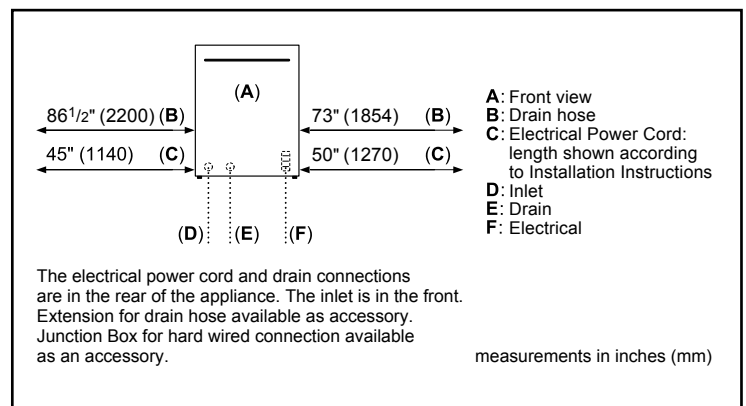

24" Recessed Handle Dishwasher

100 Series – Stainless Steel SHEM3AY55N

Installation Details

The electrical power cord and drain connections are in the rear of the appliance. The inlet is in the front. Extension for drain hose available as accessory. Junction Box for hard wired connection available as an accessory.