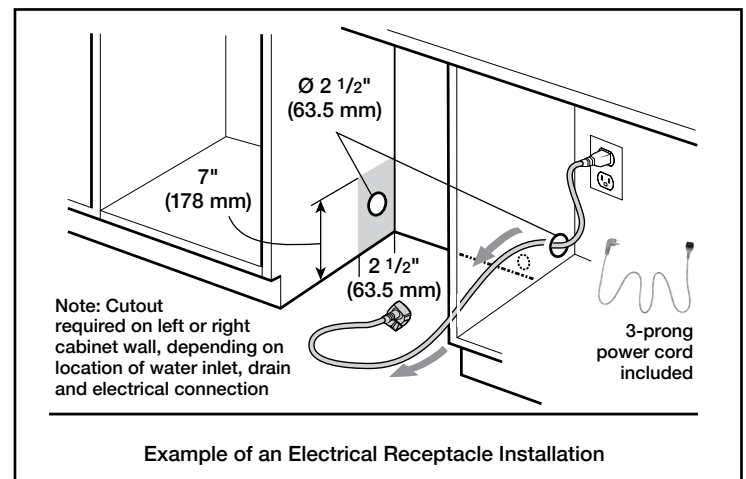

24" Recessed Handle Dishwasher

100 Series – Stainless Steel SHEM3AY55N

Installation Details

The electrical power cord and drain connections are in the rear of the appliance. The inlet is in the front. Extension for drain hose available as accessory. Junction Box for hard wired connection available as an accessory.