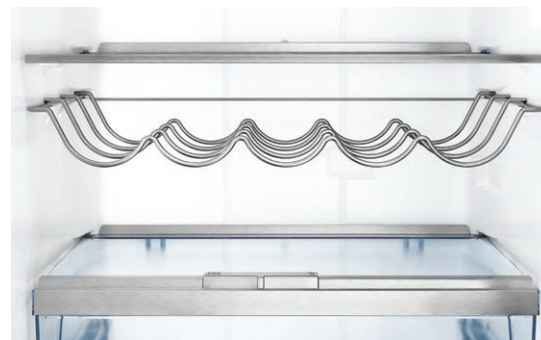

Accessories: To purchase Bosch accessories, cleaners & parts please visit www.bosch-home.com/us/store or call 1-800-944-2904 (Mon to Fri 5 am to 6 pm PST, Sat 6 am to 3 pm PST).

Notes: All height, width and depth dimensions are shown in inches. BSH reserves the absolute and unrestricted right to change product materials and specifications, at any time, without notice. Consult the product's installation instructions for final dimensional data and other details prior to making cutout.

Warranties: Please see Use & Care manual or Bosch website for statement of limited warranty.

For more information on our entire line of products, go to www.bosch-home.com/us or call 1-800-944-2904

© BSH Home Appliances Corporation. All rights reserved. Bosch is a registered trademark of Robert Bosch GmbH.