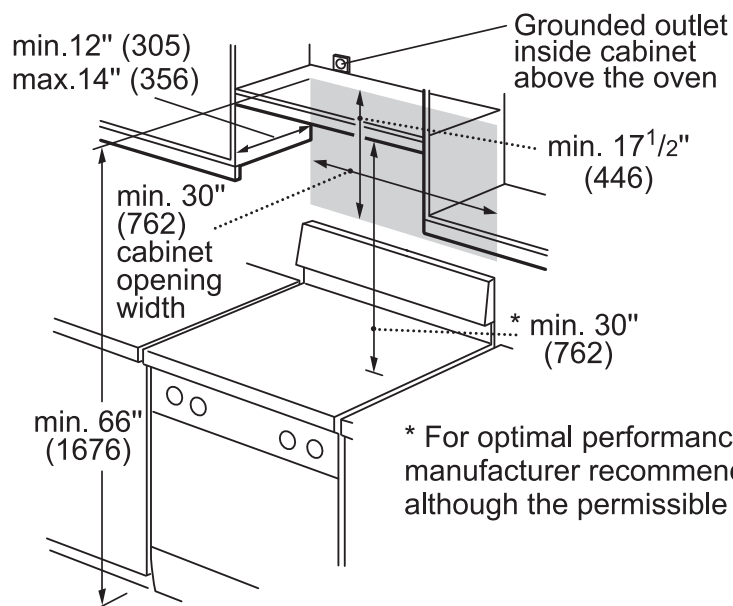

**Notes:** All height, width and depth dimensions are shown in inches. BSH reserves the absolute and unrestricted right to change product materials and specifications, at any time, without notice. Consult the product's installation instructions for final dimensional data and other details prior to making cutout.

## Installation Details

measurements in inches (mm)

### Venting Options

ROOF VENTING

WALL VENTING

ROOM VENTING

\* For optimal performance and reliability, the manufacturer recommends a clearance of 33"–36", although the permissible clearance must be at least 30".