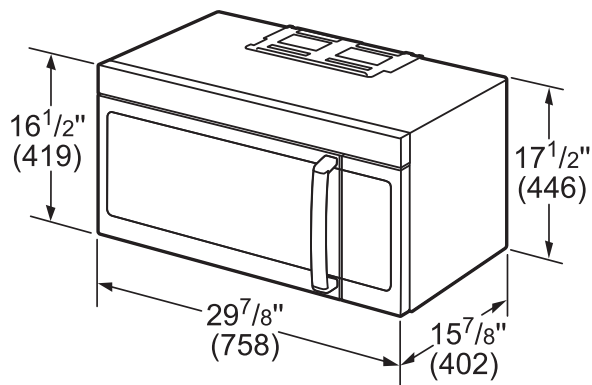

## Dimensions & Weight

Overall appliance dimensions (HxWxD)	17 1/2" x 29 7/8" x 15 7/8"
Required cutout size (HxWxD)	30" x 30" x 12"-14"
Net weight	54 lbs

**Notes:** All height, width and depth dimensions are shown in inches. BSH reserves the absolute and unrestricted right to change product materials and specifications, at any time, without notice. Consult the product's installation instructions for final dimensional data and other details prior to making cutout.

## Installation Details

measurements in inches (mm)