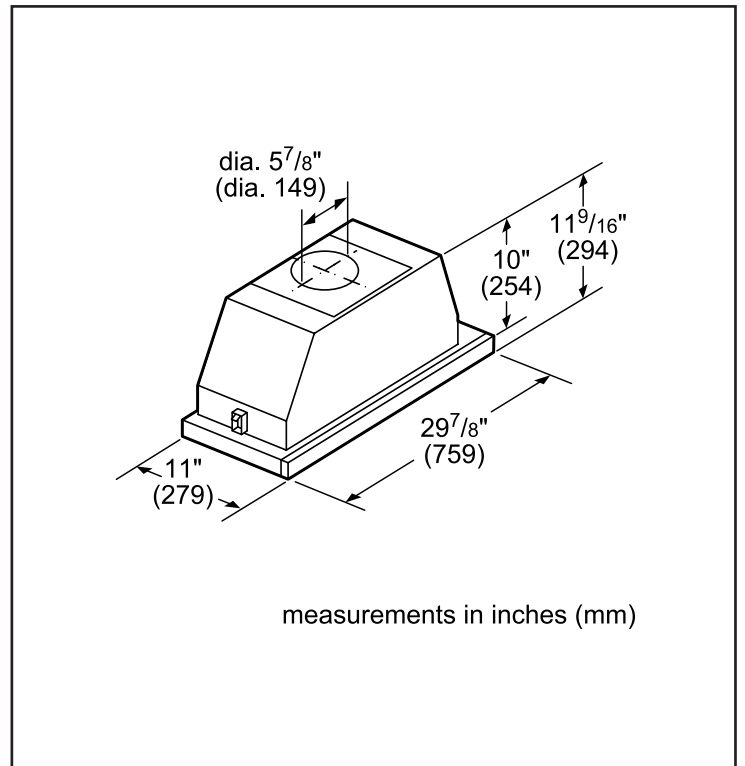

30" Pull-Out Hood

500 Series – Stainless Steel HUI50351UC

Installation Details

Accessories: To purchase Bosch accessories, cleaners & parts please visit www.bosch-home.com/us/store or call 1-800-944-2904 (Mon to Fri 5 am to 6 pm PST, Sat 6 am to 3 pm PST).

Notes: All height, width and depth dimensions are shown in inches. BSH reserves the absolute and unrestricted right to change product materials and specifications, at any time, without notice. Consult the product's installation instructions for final dimensional data and other details prior to making cutout.

Warranties: Please see Use & Care manual or Bosch website for statement of limited warranty.

For more information on our entire line of products, go to www.bosch-home.com/us or call 1-800-944-2904

© BSH Home Appliances Corporation. All rights reserved. Bosch is a registered trademark of Robert Bosch GmbH.