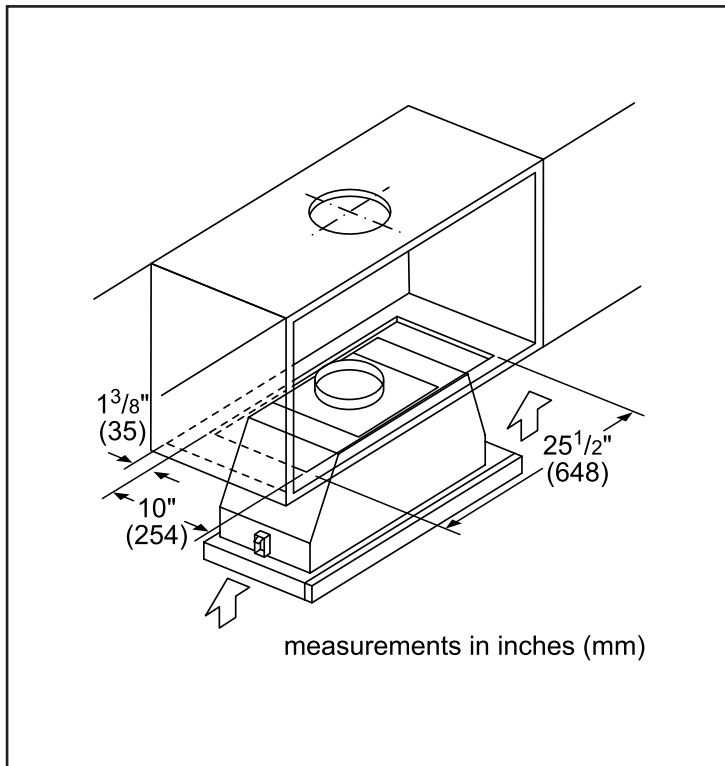

30" Pull-Out Hood

500 Series – Stainless Steel HUI50351UC

Installation Details

Accessories: To purchase Bosch accessories, cleaners & parts please visit www.bosch-home.com/us/store or call 1-800-944-2904 (Mon to Fri 5 am to 6 pm PST, Sat 6 am to 3 pm PST).

Notes: All height, width and depth dimensions are shown in inches. BSH reserves the absolute and unrestricted right to change product materials and specifications, at any time, without notice. Consult the product's installation instructions for final dimensional data and other details prior to making cutout.

Warranties: Please see Use & Care manual or Bosch website for statement of limited warranty.

For more information on our entire line of products, go to www.bosch-home.com/us or call 1-800-944-2904

© BSH Home Appliances Corporation. All rights reserved. Bosch is a registered trademark of Robert Bosch GmbH.