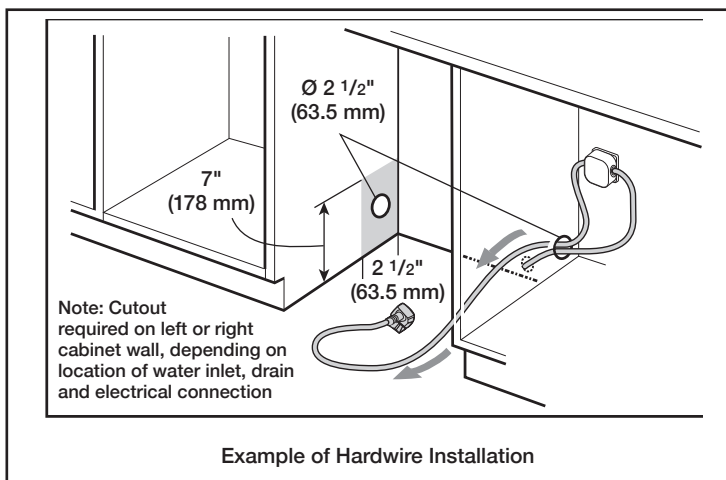

\*\* 24" (610 mm) wide panel may be used depending on cabinet design

Note: Refer to installation template for mounting hardware locations  
measurements in inches (mm)

All connections are at the rear of the appliance.  
Extension for drain hose available as accessory.