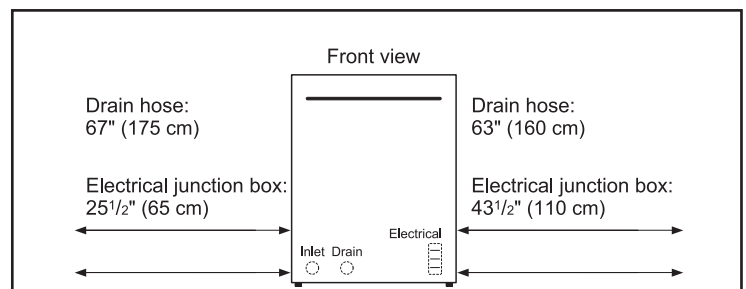

Technical Data	
Watts (W)	1440 W
Current (A)	12 Amps
Volts (V)	120 V
Frequency (Hz)	60 Hz
Power cord length	N/A
Minimum water pressure (lb/sin)	14
Length outlet hose (in)	79"

Dimensions & Weight	
Overall appliance dimensions (HxWxD) (in)	33 7/8" x 23 9/16" x 23 1/16"
Required cutout size (HxWxD) (in)	33 7/8" x 24" x 24"
Adjustable feet	Yes
Net weight (lbs)	88 lbs

**Notes:** All height, width and depth dimensions are shown in inches. BSH reserves the absolute and unrestricted right to change product materials and specifications, at any time, without notice. Consult the product's installation instructions for final dimensional data and other details prior to making cutout.

\*\* 24" (610 mm) wide panel may be used depending on cabinet design

Note: Refer to installation template for mounting hardware locations  
measurements in inches (mm)

All connections are at the rear of the appliance.  
Extension for drain hose available as accessory.