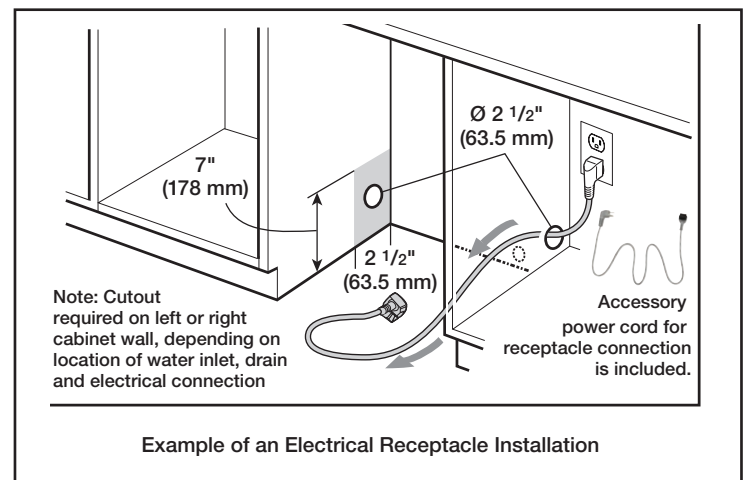

Example of an Electrical Receptacle Installation

Accessories: To purchase Bosch accessories, cleaners & parts please visit www.bosch-home.com/us/store or call 1-800-944-2904 (Mon to Fri 5 am to 6 pm PST, Sat 6 am to 3 pm PST).

Notes: All height, width and depth dimensions are shown in inches. BSH reserves the absolute and unrestricted right to change product materials and specifications, at any time, without notice. Consult the product's installation instructions for final dimensional data and other details prior to making cutout.

Warranties: Please see Use & Care manual or Bosch website for statement of limited warranty.

For more information on our entire line of products, go to www.bosch-home.com/us or call 1-800-944-2904

© BSH Home Appliances Corporation. All rights reserved. Bosch is a registered trademark of Robert Bosch GmbH.