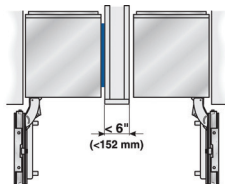

Associated Product SKUS

B36BT83ONS B30IR800SP

B36IT800NP B18IF800SP

B30BB830SS*

B30IB800SP*

B36HNDL800

Heater Kit

For all non-traditional (i.e. two bottom freezers) side-by-side combinations or instances where any appliances are installed less than 6" (152 mm) apart from one another but not connected side-by-side, purchase this kit. This kit is also recommended for use with any installation in areas that are subject to extreme humidity.