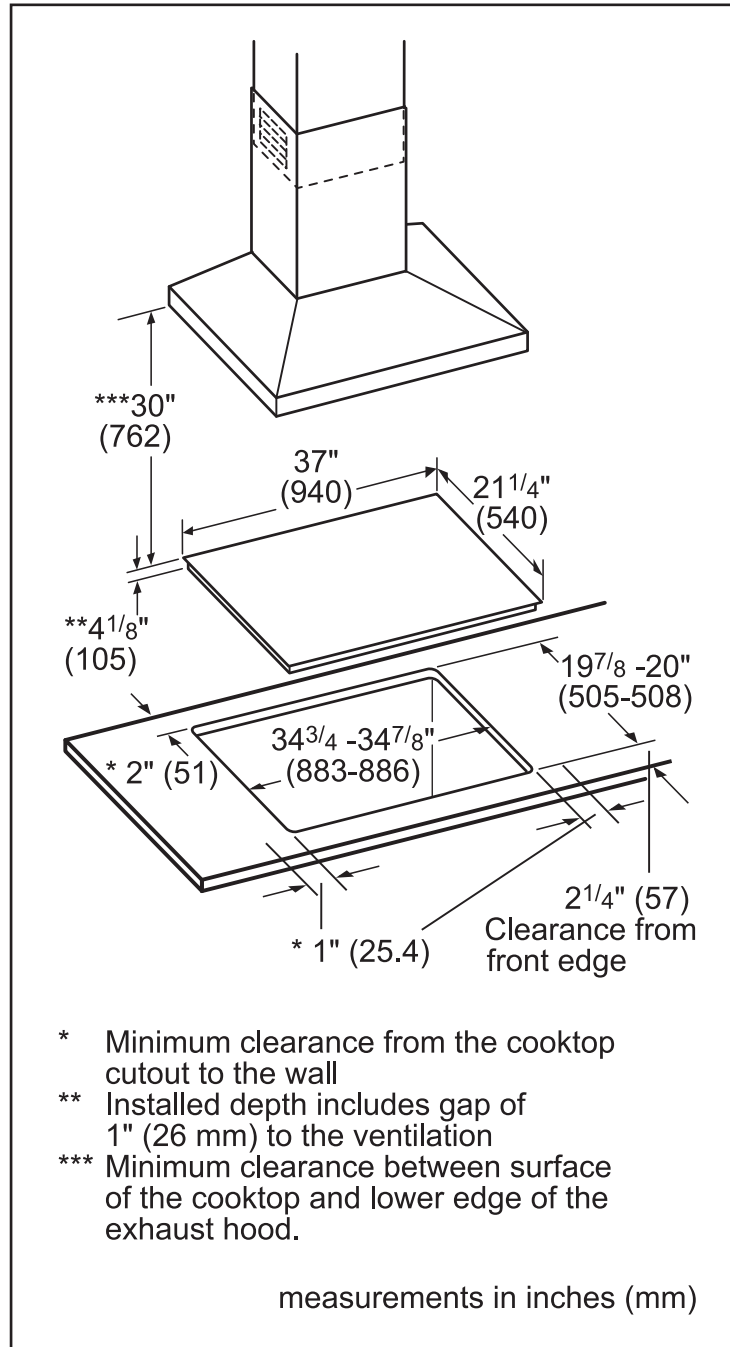

Technical Details

Watts	11,100 W
Circuit breaker	50 A
Volts	208-240 V
Frequency	60 Hz
Plug type	No plug
Power cord length	37"
Energy source	Electric

Dimensions & Weight

Overall appliance dimensions (HxWxD)	5/16" +4 1/8" x 37" x 21 1/4"
Required cutout size (HxWxD)	4 1/8" x 34 7/8" x 20"
Minimum distance from counter front	2 1/4"
Minimum distance from rear wall	2"
Net weight	53 lbs

Notes: All height, width and depth dimensions are shown in inches. BSH reserves the absolute and unrestricted right to change product materials and specifications, at any time, without notice. Consult the product's installation instructions for final dimensional data and other details prior to making cutout.

36" Induction Cooktop

Benchmark® Series – Black with Stainless Steel Frame NITP668SUC

BOSCH

Invented for life

Installation Details

Installation above Wall Ovens

Notes:

Dimensions based on standard countertop height (36" with 4 3/4" toe kick including base plate).

The built-in oven can be installed below the induction cooktop as long as there is a minimum 1" (26) clearance between the bottom of the cooktop and the top of the oven.

measurements in inches (mm)

Measurements in inches (mm)