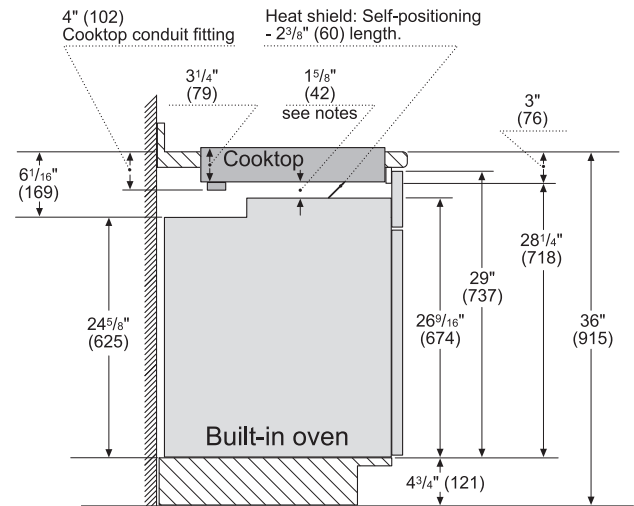

Notes: All height, width and depth dimensions are shown in inches. BSH reserves the absolute and unrestricted right to change product materials and specifications, at any time, without notice. Consult the product's installation instructions for final dimensional data and other details prior to making cutout.

36" Induction Cooktop

Benchmark® Series – Black with Stainless Steel Frame NITP668SUC

BOSCH

Invented for life

Installation Details

Installation above Wall Ovens

Notes:

Dimensions based on standard countertop height (36" with 4 3/4" toe kick including base plate).

The built-in oven can be installed below the induction cooktop as long as there is a minimum 1" (26) clearance between the bottom of the cooktop and the top of the oven.

measurements in inches (mm)

Measurements in inches (mm)