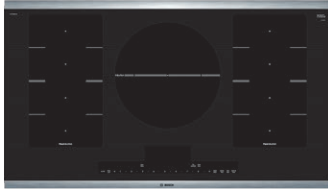

36" Induction Cooktop

Benchmark® Series – Black with Stainless Steel Frame NITP668SUC

BOSCH

Invented for life

NITP668SUC

Black with Stainless Steel Frame

Also available in:

Frameless NITP668UC

FlexInduction® cooktop allows you to place your cookware wherever you want on the flexible cooking zone.

Features & Benefits

FlexInduction® – provides even more flexibility by combining two cooking zones into one larger zone

12" dual-ring center cooking zone for large pots and pans

PowerMove™ – divides FlexInduction® into 3 preset power level zones. Simply move the cookware to change the power level

SpeedBoost® – adds even more power to speed up the cooking process