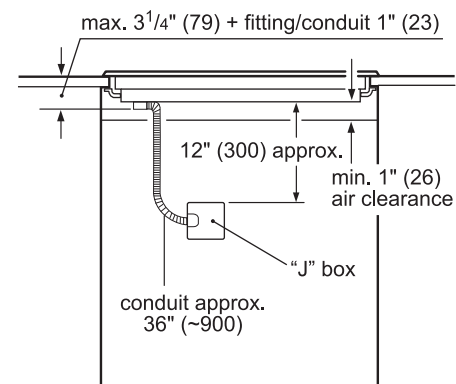

Technical Details

Watts	11,100 W
Circuit breaker	50 A
Volts	208-240 V
Frequency	60 Hz
Plug type	No plug
Power cord length	37"
Energy source	Electric

Dimensions & Weight

Overall appliance dimensions (HxWxD)	5/16" +4 1/8" x 37" x 21 1/4"
Required cutout size (HxWxD)	4 1/8" x 34 7/8" x 20"
Minimum distance from counter front	2 1/4"
Minimum distance from rear wall	2"
Net weight	53 lbs

Notes: All height, width and depth dimensions are shown in inches. BSH reserves the absolute and unrestricted right to change product materials and specifications, at any time, without notice. Consult the product's installation instructions for final dimensional data and other details prior to making cutout.

36" Induction Cooktop

Benchmark® Series – Black with Stainless Steel Frame NITP668SUC

BOSCH

Invented for life

Installation Details

Installation above Wall Ovens

Notes:

Dimensions based on standard countertop height (36" with 4 3/4" toe kick including base plate).

The built-in oven can be installed below the induction cooktop as long as there is a minimum 1" (26) clearance between the bottom of the cooktop and the top of the oven.

measurements in inches (mm)

Measurements in inches (mm)