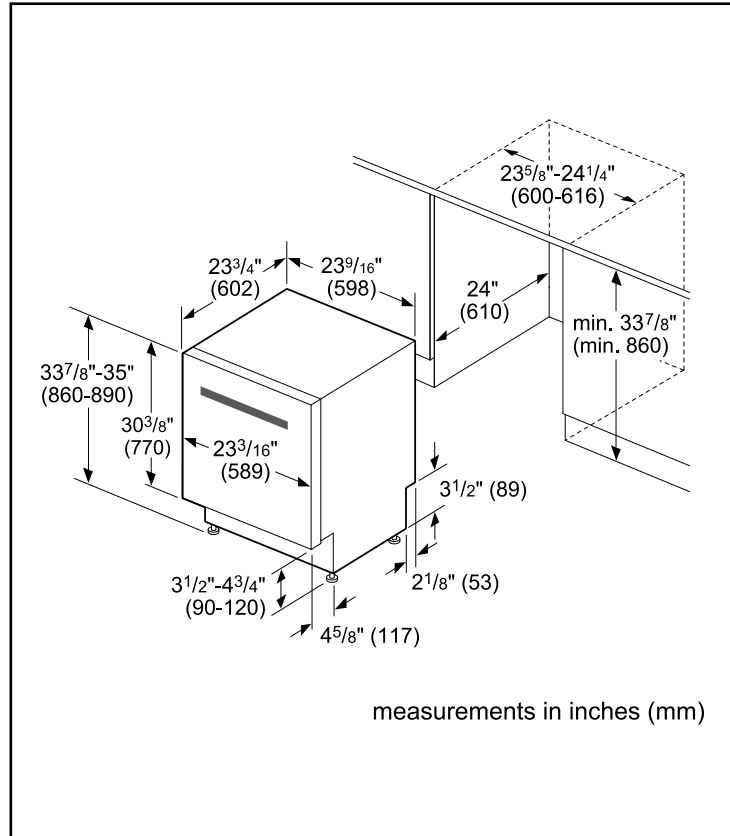

24" Recessed Handle Dishwasher

300 Series – Black SHEM63W56N

Installation Details

Accessories: To purchase Bosch accessories, cleaners & parts please visit www.bosch-home.com/us/store or call 1-800-944-2904 (Mon to Fri 5 am to 6 pm PST, Sat 6 am to 3 pm PST).

Notes: All height, width and depth dimensions are shown in inches. BSH reserves the absolute and unrestricted right to change product materials and specifications, at any time, without notice. Consult the product's installation instructions for final dimensional data and other details prior to making cutout.

Warranties: Please see Use & Care manual or Bosch website for statement of limited warranty.

For more information on our entire line of products, go to www.bosch-home.com/us or call 1-800-944-2904

© BSH Home Appliances Corporation. All rights reserved. Bosch is a registered trademark of Robert Bosch GmbH.