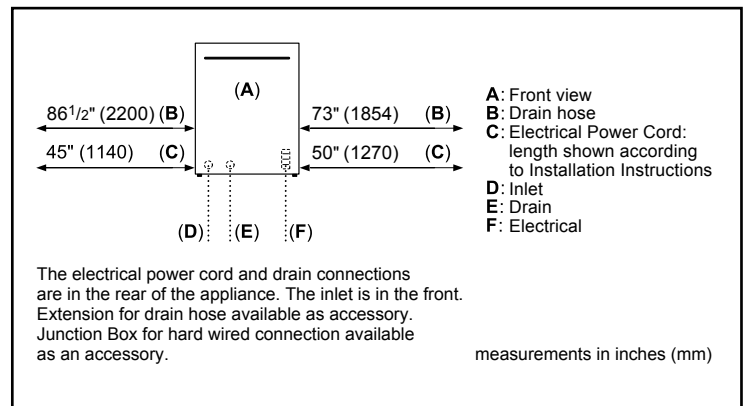

24" Recessed Handle Dishwasher

100 Series – Black SHE3AR76UC

Installation Details

Accessories: To purchase Bosch accessories, cleaners & parts please visit www.bosch-home.com/us/store or call 1-800-944-2904 (Mon to Fri 5 am to 6 pm PST, Sat 6 am to 3 pm PST).

Notes: All height, width and depth dimensions are shown in inches. BSH reserves the absolute and unrestricted right to change product materials and specifications, at any time, without notice. Consult the product's installation instructions for final dimensional data and other details prior to making cutout.

Warranties: Please see Use & Care manual or Bosch website for statement of limited warranty.

For more information on our entire line of products, go to www.bosch-home.com/us or call 1-800-944-2904

© BSH Home Appliances Corporation. All rights reserved. Bosch is a registered trademark of Robert Bosch GmbH.