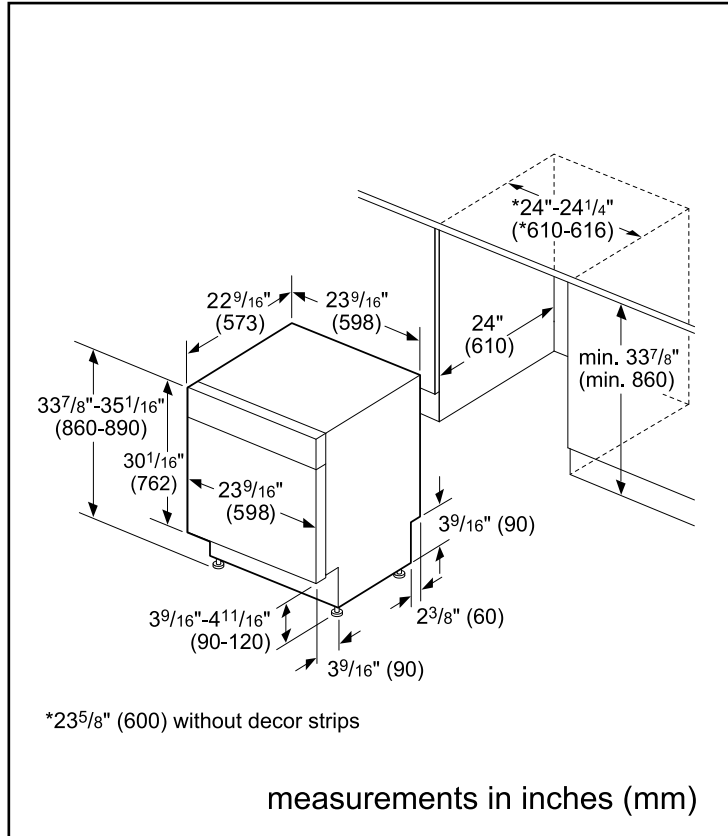

24" Recessed Handle Dishwasher

100 Series – Black SHE3AR76UC

Installation Details

Accessories: To purchase Bosch accessories, cleaners & parts please visit www.bosch-home.com/us/store or call 1-800-944-2904 (Mon to Fri 5 am to 6 pm PST, Sat 6 am to 3 pm PST).

Notes: All height, width and depth dimensions are shown in inches. BSH reserves the absolute and unrestricted right to change product materials and specifications, at any time, without notice. Consult the product's installation instructions for final dimensional data and other details prior to making cutout.

Warranties: Please see Use & Care manual or Bosch website for statement of limited warranty.

For more information on our entire line of products, go to www.bosch-home.com/us or call 1-800-944-2904

© BSH Home Appliances Corporation. All rights reserved. Bosch is a registered trademark of Robert Bosch GmbH.