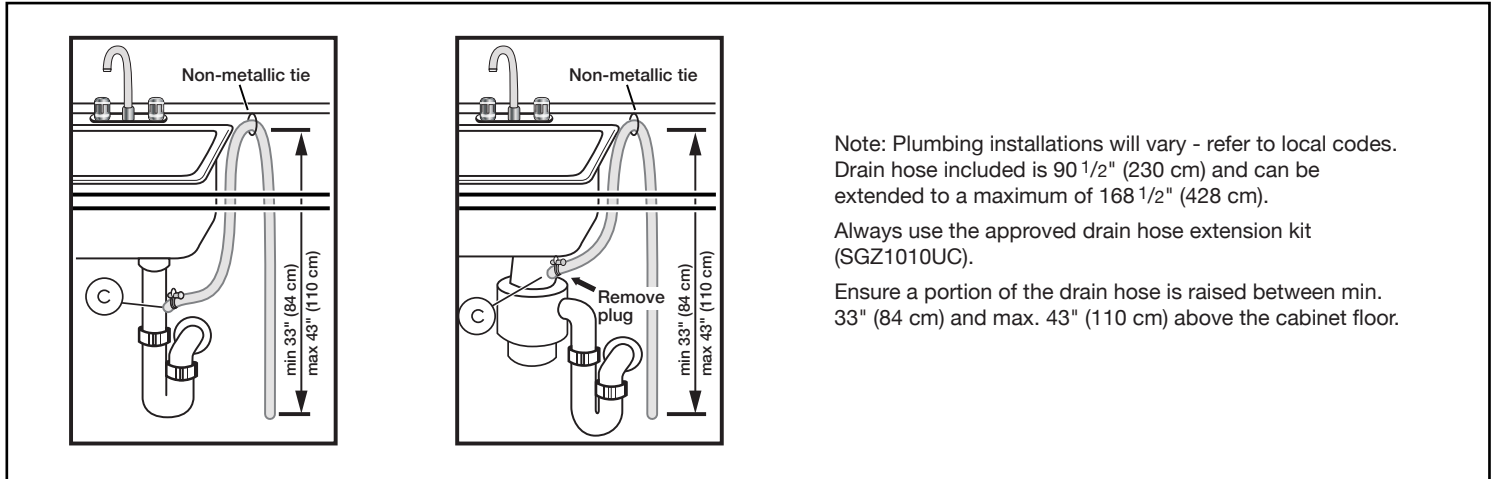

Notes: All height, width and depth dimensions are shown in inches. BSH reserves the absolute and unrestricted right to change product materials and specifications, at any time, without notice. Consult the product's installation instructions for final dimensional data and other details prior to making cutout.

24" Recessed Handle Dishwasher

100 Series – Black SHE3AR76UC

BOSCH

Invented for life

Installation Details

Accessories: To purchase Bosch accessories, cleaners & parts please visit www.bosch-home.com/us/store or call 1-800-944-2904 (Mon to Fri 5 am to 6 pm PST, Sat 6 am to 3 pm PST).