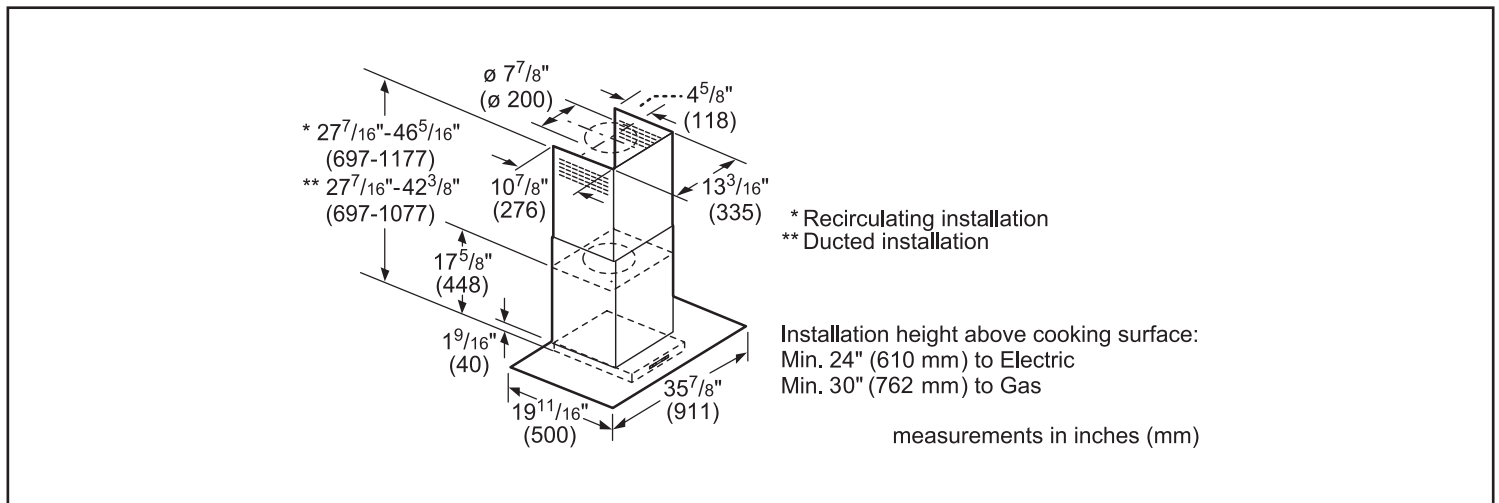

36" Glass Canopy Chimney Hood

Benchmark® Series – Stainless Steel HCG56651UC

HVI Performance Values

Exhaust	Duct Size	Pressure (in. H2O)		Power (W)		CFM		Sones	
		High Speed	Working Speed	High Speed	Working Speed	High Speed	Working Speed	High Speed	Working Speed
Vertical	8"	0.1	0.012	443	184	460	160	11.0	2.0

Installation Details

Accessories: To purchase Bosch accessories, cleaners & parts please visit www.bosch-home.com/us/store or call 1-800-944-2904 (Mon to Fri 5 am to 6 pm PST, Sat 6 am to 3 pm PST).

Notes: All height, width and depth dimensions are shown in inches. BSH reserves the absolute and unrestricted right to change product materials and specifications, at any time, without notice. Consult the product's installation instructions for final dimensional data and other details prior to making cutout.

Warranties: Please see Use & Care manual or Bosch website for statement of limited warranty.

For more information on our entire line of products, go to www.bosch-home.com/us or call 1-800-944-2904

© BSH Home Appliances Corporation. All rights reserved. Bosch is a registered trademark of Robert Bosch GmbH.