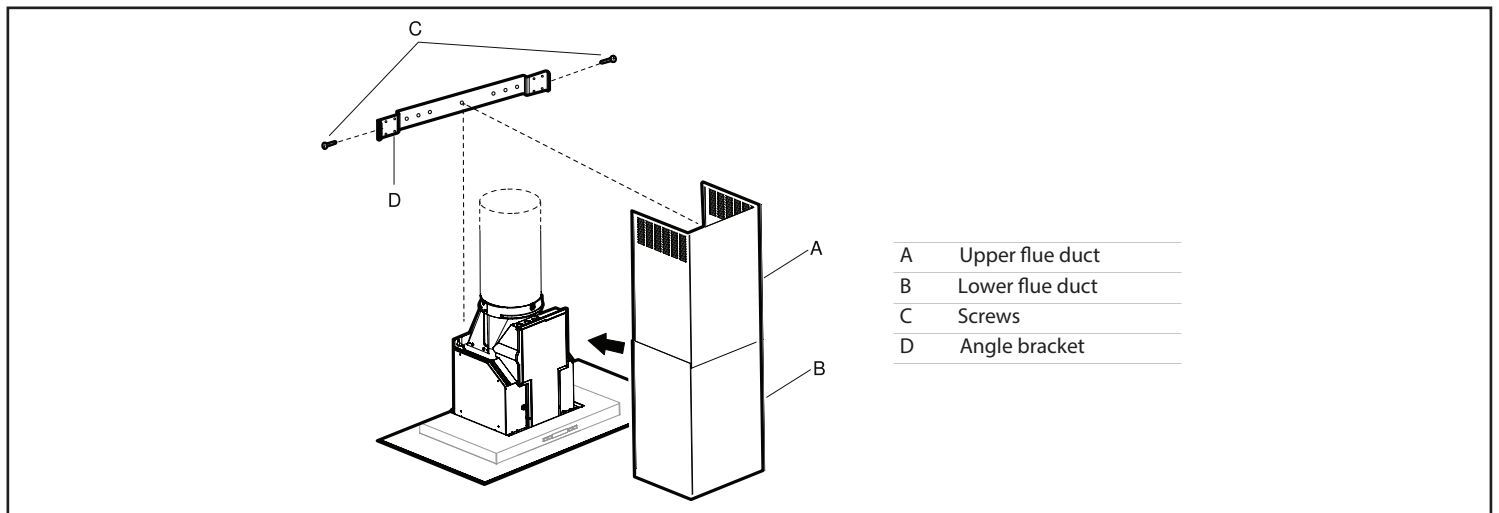

36" Glass Canopy Chimney Hood

Benchmark® Series – Stainless Steel HCG56651UC

HVI Performance Values

Exhaust	Duct Size	Pressure (in. H2O)		Power (W)		CFM		Sones	
		High Speed	Working Speed	High Speed	Working Speed	High Speed	Working Speed	High Speed	Working Speed
Vertical	8"	0.1	0.012	443	184	460	160	11.0	2.0

Installation Details

Accessories: To purchase Bosch accessories, cleaners & parts please visit www.bosch-home.com/us/store or call 1-800-944-2904 (Mon to Fri 5 am to 6 pm PST, Sat 6 am to 3 pm PST).

Notes: All height, width and depth dimensions are shown in inches. BSH reserves the absolute and unrestricted right to change product materials and specifications, at any time, without notice. Consult the product's installation instructions for final dimensional data and other details prior to making cutout.

Warranties: Please see Use & Care manual or Bosch website for statement of limited warranty.

For more information on our entire line of products, go to www.bosch-home.com/us or call 1-800-944-2904

© BSH Home Appliances Corporation. All rights reserved. Bosch is a registered trademark of Robert Bosch GmbH.