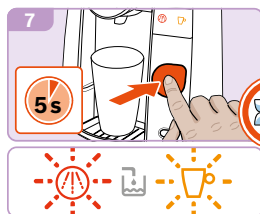

en Descaling
fr Détartrage
es Descalcificar

en **Do not remove the barcode sticker.** The **Service T DISC** is required for the cleaning cycle and the descaling cycle. **Do not throw it away.** Store it in the compartment for the Service T DISC and short instructions.

fr **Ne pas retirer l'autocollant code-barres.** Le **T DISC de Service** est nécessaire pour le nettoyage et le détartrage. **Ne pas le jeter.** Conservez-le dans la case de rangement du T DISC de Service et du mémento.

es **No retire la etiqueta del código de barras.** Se necesita el **T DISC de servicio** para los procesos de limpieza y descalcificación. **No lo deseche.** Guárdelo en el compartimento para el T DISC de servicio y la guía rápida.

573828

www.tassimo.com