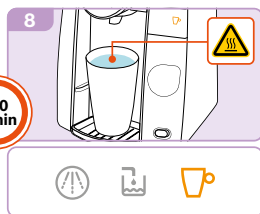

en Descaling
fr Détartrage
es Descalcificar

en **Do not remove the barcode sticker.** The **Service T DISC** is required for the cleaning cycle and the descaling cycle. **Do not throw it away.** Store it in the compartment for the Service T DISC and short instructions.

fr **Ne pas retirer l'autocollant code-barres.** Le **T DISC de Service** est nécessaire pour le nettoyage et le détartrage. **Ne pas le jeter.** Conservez-le dans la case de rangement du T DISC de Service et du mémento.

es **No retire la etiqueta del código de barras.** Se necesita el **T DISC de servicio** para los procesos de limpieza y descalcificación. **No lo deseche.** Guárdelo en el compartimento para el T DISC de servicio y la guía rápida.

573828

www.tassimo.com