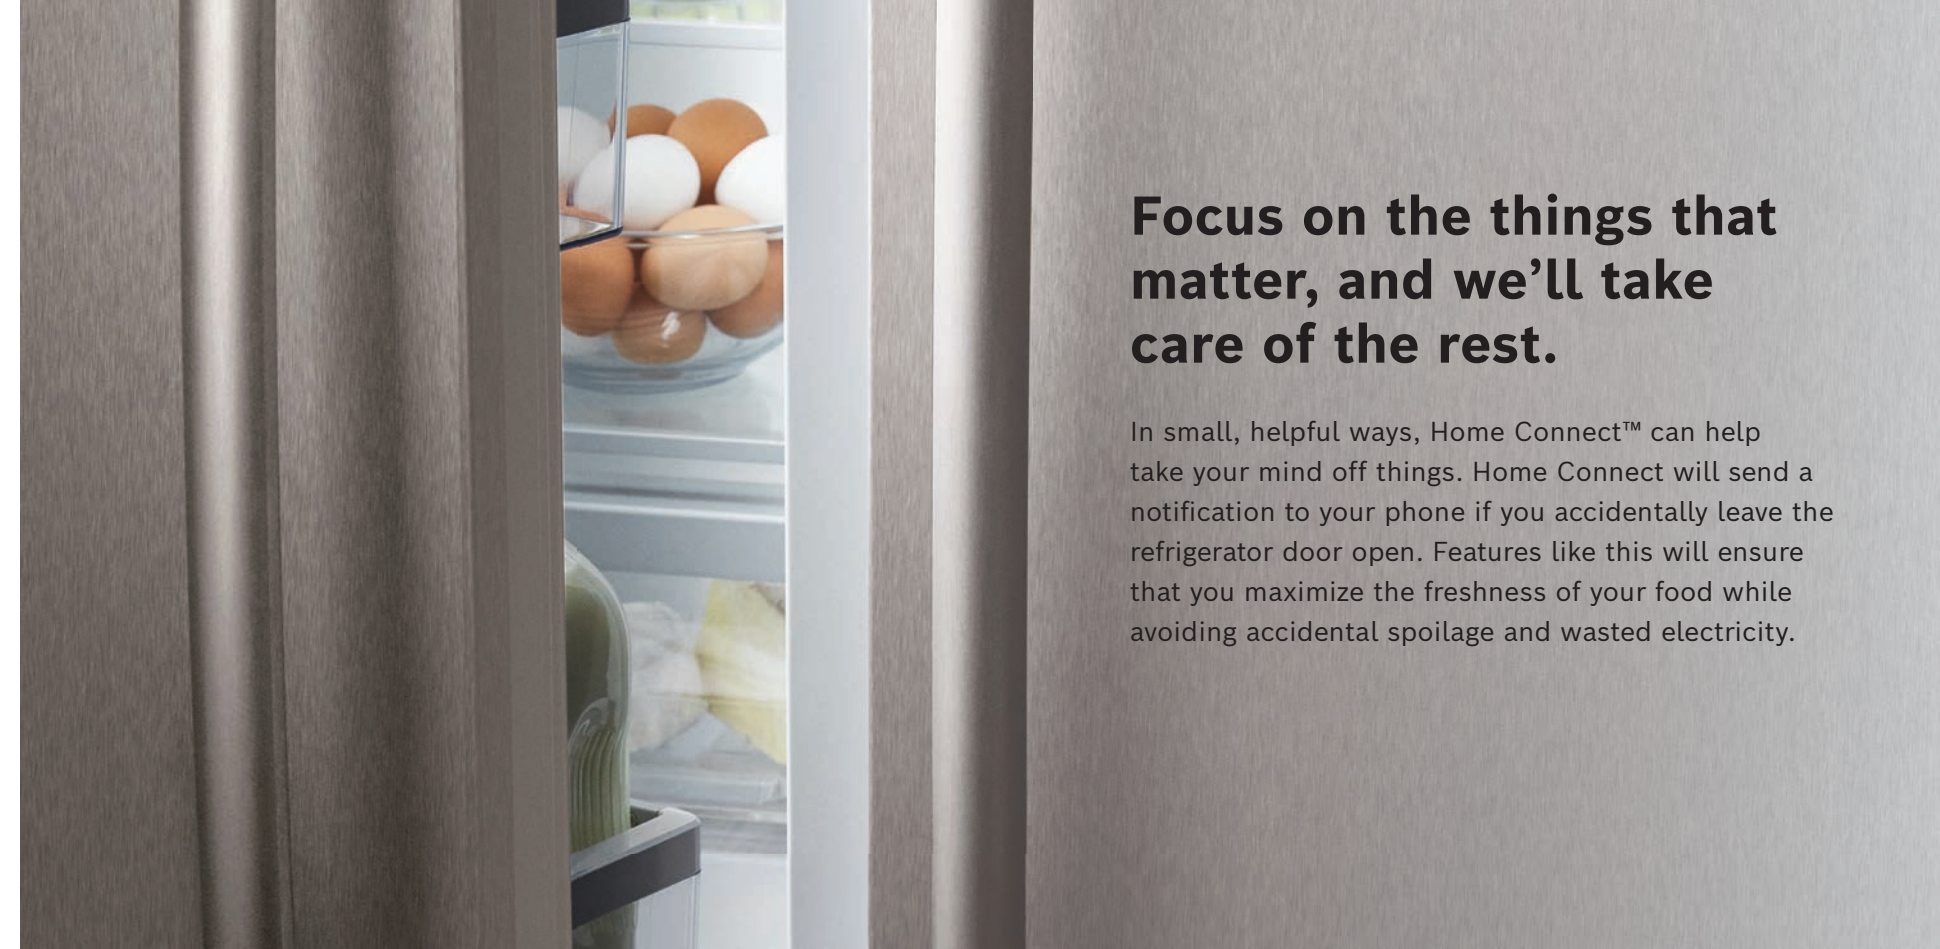

Focus on the things that matter, and we'll take care of the rest.

In small, helpful ways, Home Connect™ can help take your mind off things. Home Connect will send a notification to your phone if you accidentally leave the refrigerator door open. Features like this will ensure that you maximize the freshness of your food while avoiding accidental spoilage and wasted electricity.

Your laundry program has completed.

Keep an eye on things even when you're not home.

You shouldn't have to feel tied down at home when using your Bosch appliances. From your oven to dishwasher, washer to dryer, remotely monitor your Bosch appliances with Home Connect from the office, the soccer field, or anywhere else you are.*