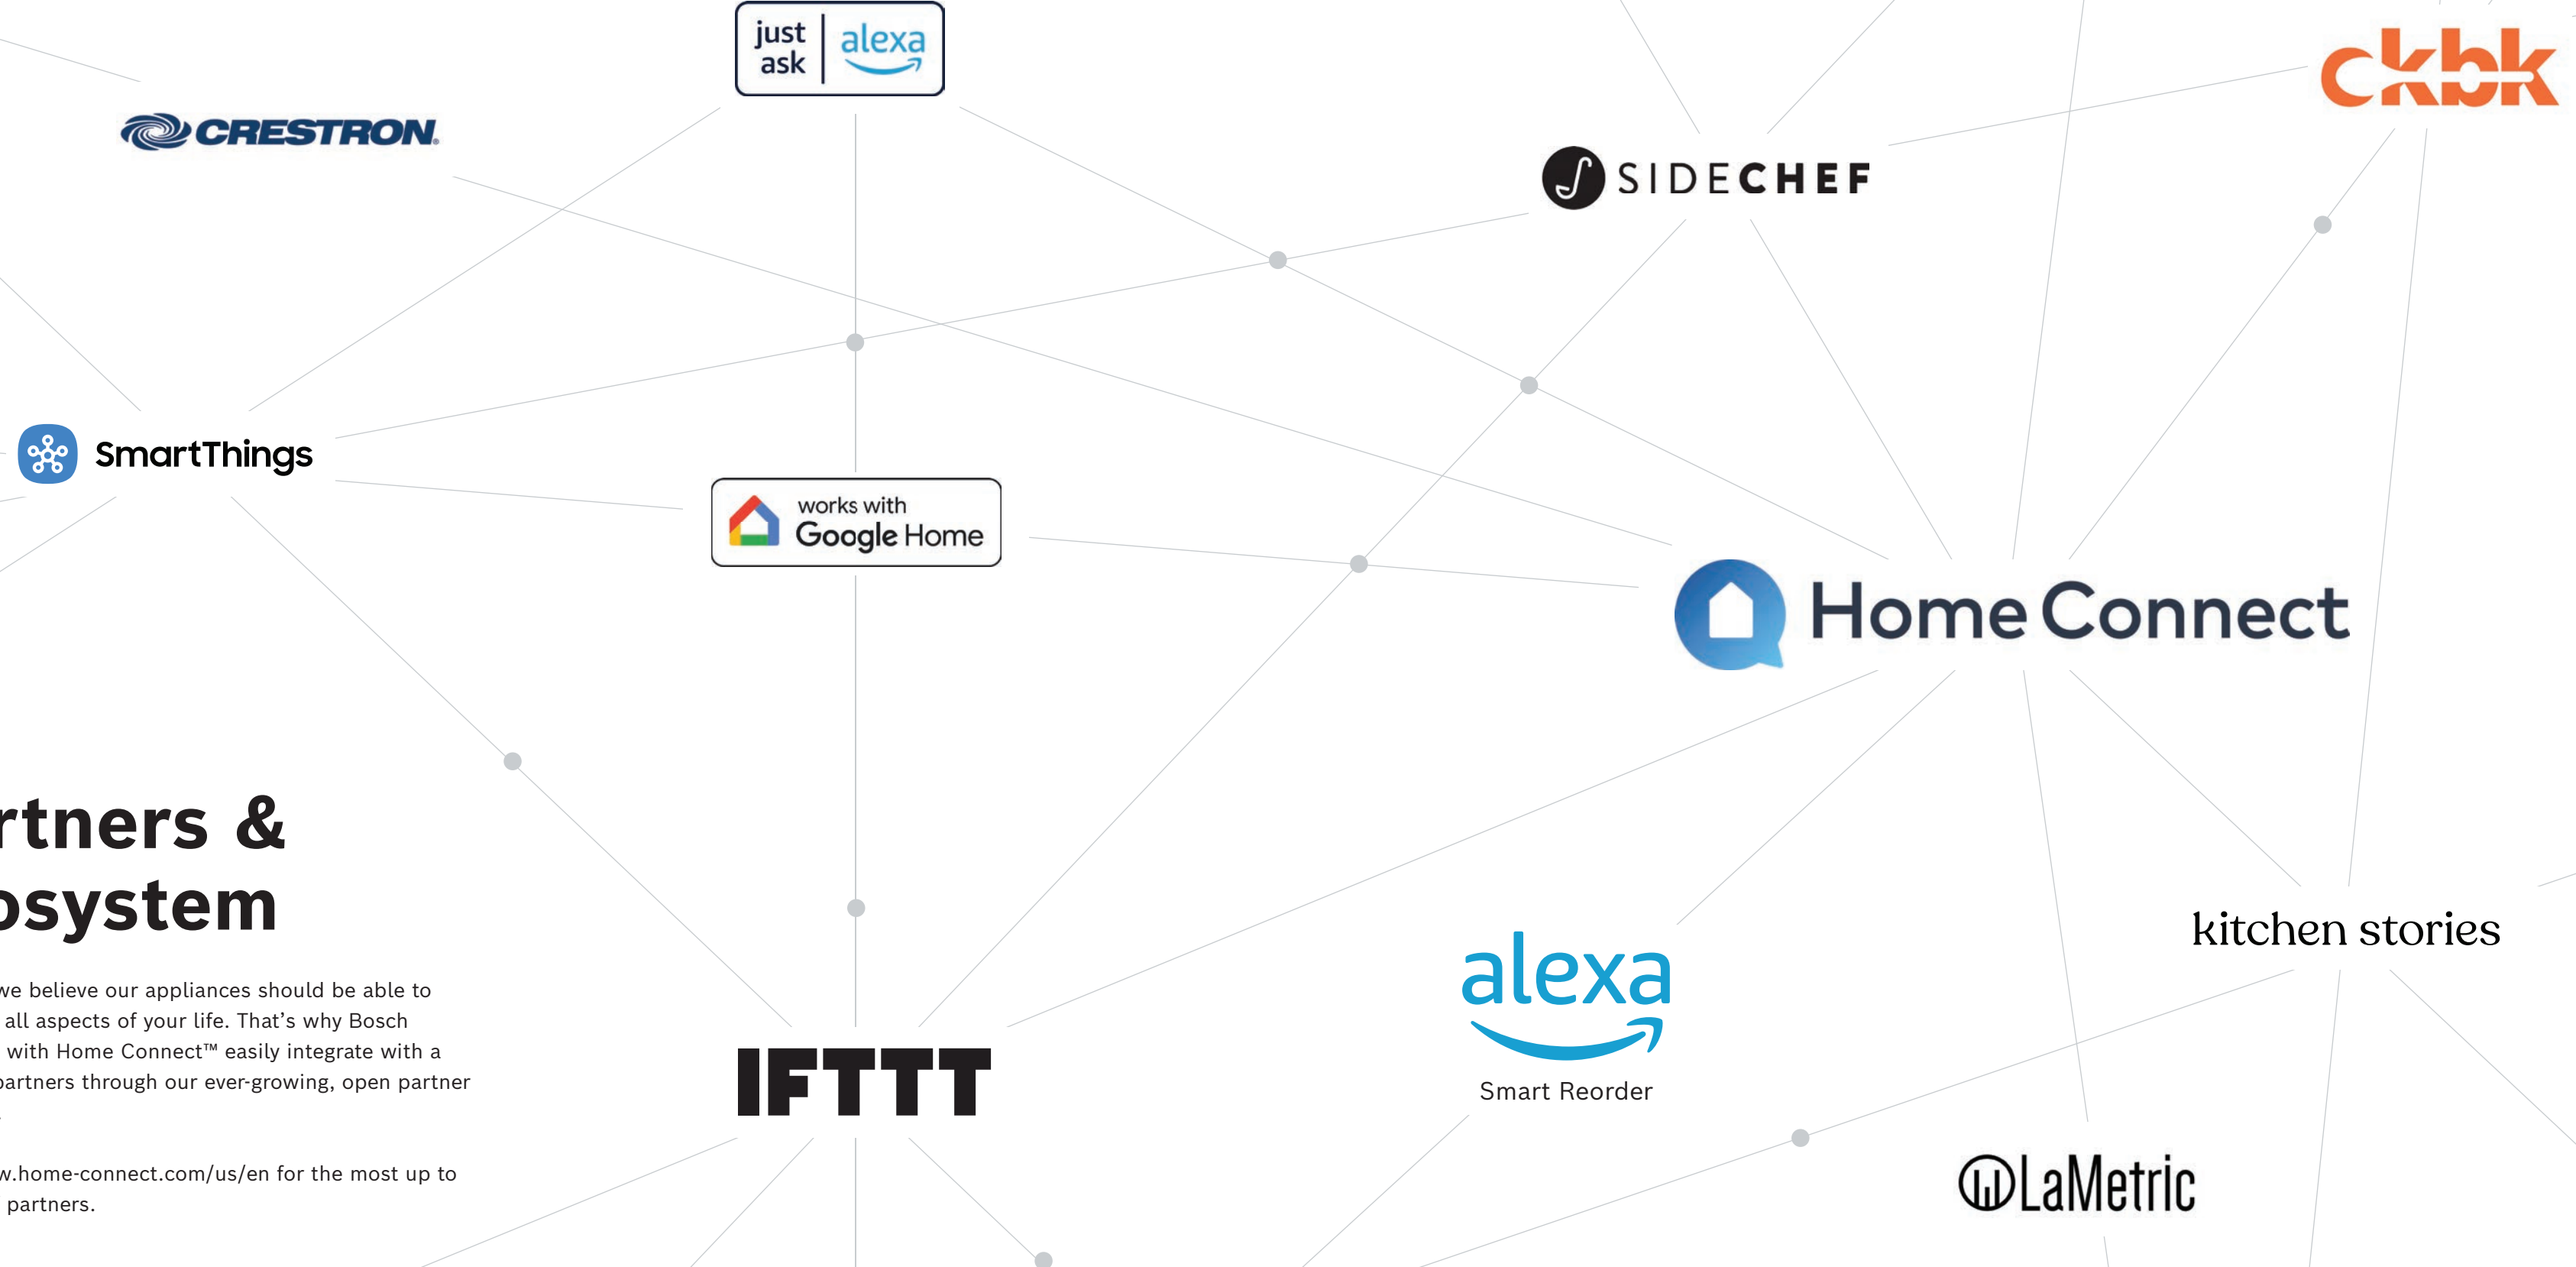

WQB245AXUC
800 Series Compact Washer 24"

WQB245AXUC
Heat pump-Dryer 24"

Partners & ecosystem

At Bosch, we believe our appliances should be able to connect to all aspects of your life. That's why Bosch appliances with Home Connect™ easily integrate with a variety of partners through our ever-growing, open partner ecosystem.

Check www.home-connect.com/us/en for the most up to date list of partners.