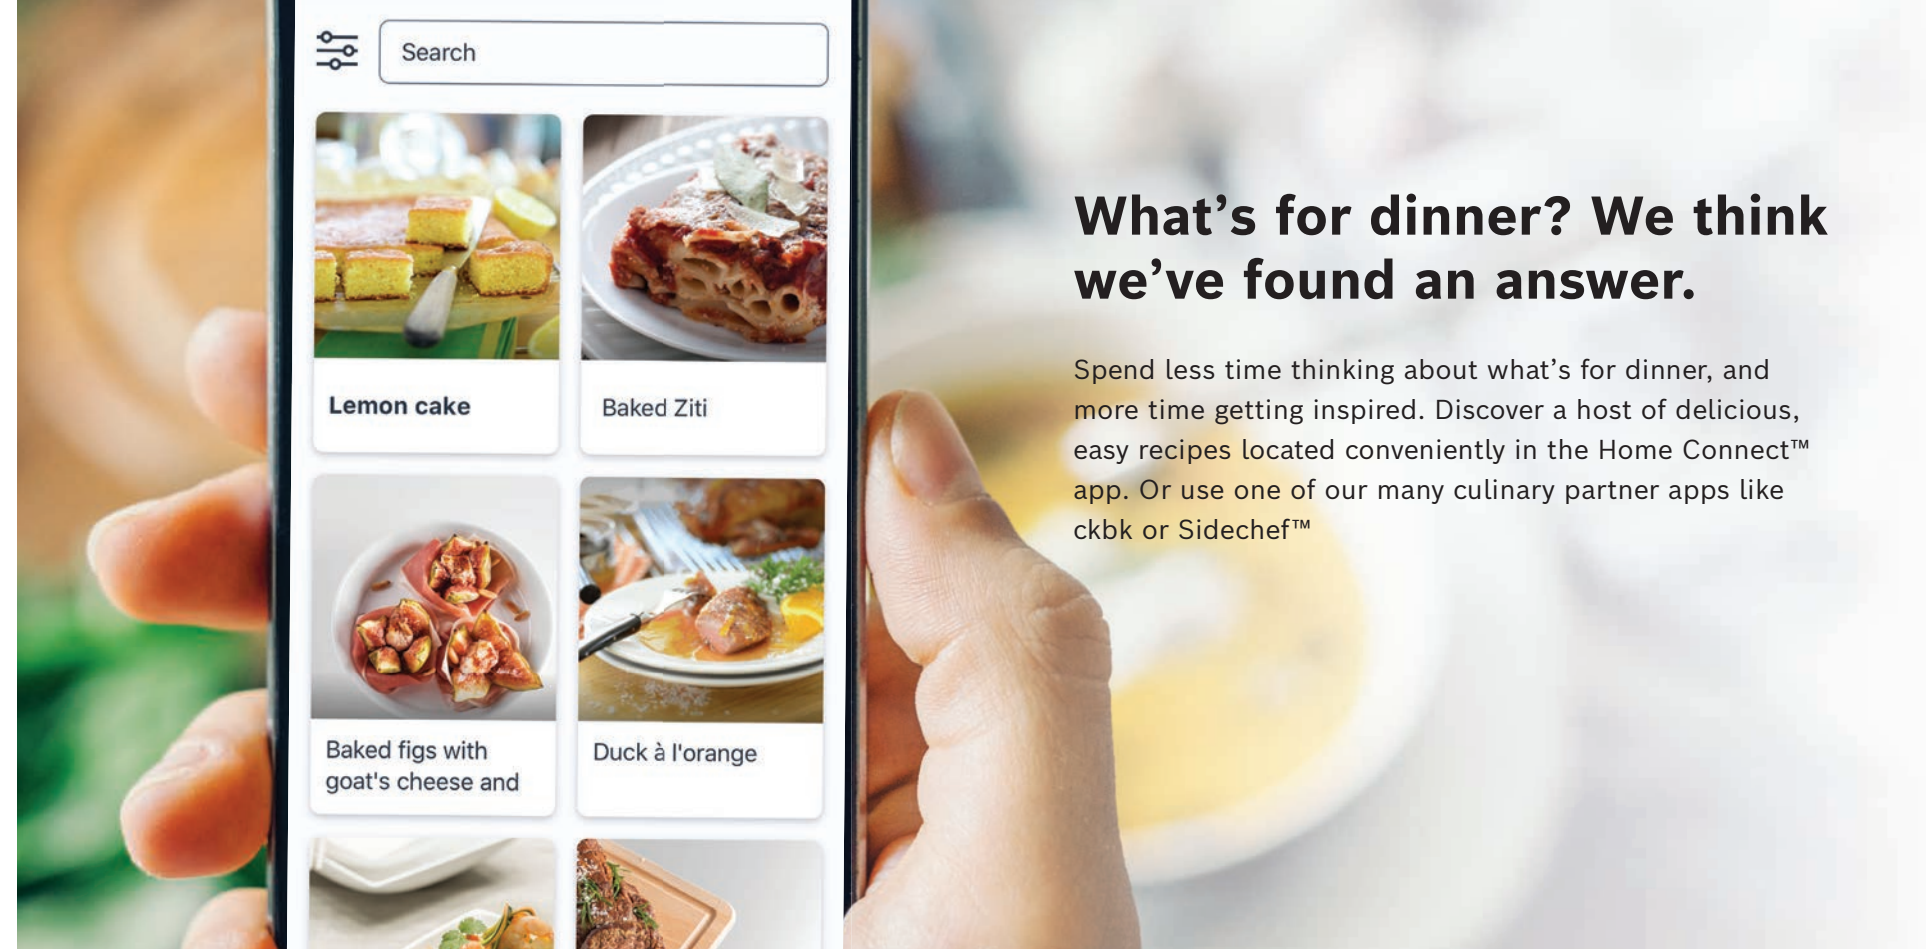

 Alexa, ask My Dishwasher when the dishes will be ready.

 Alexa, tell My Oven to start fast preheat with bake program.

In a hurry to get dinner on the table? Preheat from anywhere.

With remote preheat, you can conveniently start your oven from anywhere, saving you time and hassle at home.

Simplification

Bosch appliances with Home Connect™ turns managing household tasks into an entirely new, simplified experience. From checking your fridge and pantry stock with the Shopping List feature in the app while at the market, to making a latte from bed to checking the status of your laundry from the soccer game – it's the little things that add up to enhancing the quality of your daily life at home

Automation

With a busy schedule, it's common to get preoccupied with more than just cooking, laundry, and dishes. That's where the Home Connect™ partner ecosystem comes to the rescue. With smart home routines and automatic replenishment delivery of essentials like refrigerator water filters, it simplifies your everyday cooking and cleaning tasks. Set up personalized routines with Google Home and IFTTT to enhance convenience and efficiency in your home. Let Home Connect™ lend a helping hand, allowing you to focus on what truly matters.

What's for dinner? We think we've found an answer.

Spend less time thinking about what's for dinner, and more time getting inspired. Discover a host of delicious, easy recipes located conveniently in the Home Connect™ app. Or use one of our many culinary partner apps like cbbk or Sidechef™