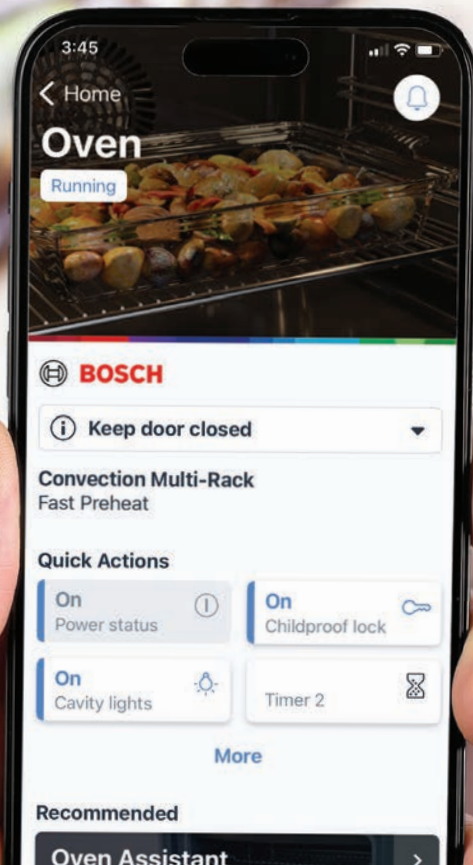

Peace of mind

Do you often find yourself wondering if you've left the oven or cooktop on, or if the fridge door is still open? With the Home Connect™ app, you can easily put your mind at ease by checking the status of your appliances using your smartphone or other compatible smart devices, regardless of your location.* With Home Connect, you have the flexibility to remotely activate or deactivate your smart appliances, ensuring that you maintain full control over them even when you're not physically present.

What's easier than the touch of a button? No button at all.

Your Bosch appliances with Home Connect™ work seamlessly with Amazon Alexa & Google Assistant. Use your voice to preheat the oven, check on the status of dinner, start the dishwasher, or serve up a cappuccino. Because life should be this easy.

 Alexa, ask My Dishwasher when the dishes will be ready.

 Alexa, tell My Oven to start fast preheat with bake program.

In a hurry to get dinner on the table? Preheat from anywhere.

With remote preheat, you can conveniently start your oven from anywhere, saving you time and hassle at home.

Simplification

Bosch appliances with Home Connect™ turns managing household tasks into an entirely new, simplified experience. From checking your fridge and pantry stock with the Shopping List feature in the app while at the market, to making a latte from bed to checking the status of your laundry from the soccer game – it's the little things that add up to enhancing the quality of your daily life at home