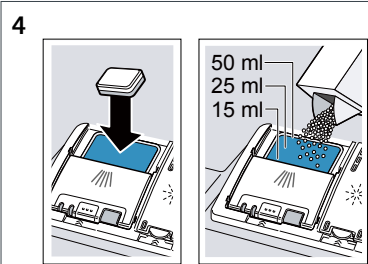

加入適量洗碗劑
Add detergent
注：亦可參照洗碗劑包裝上說明