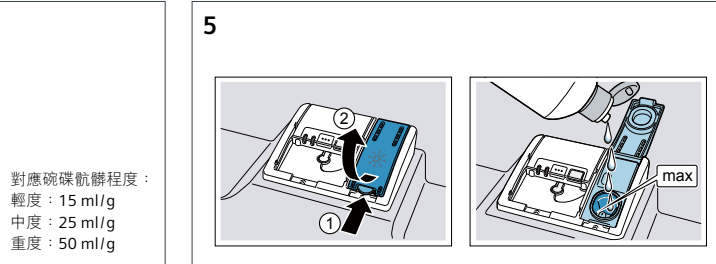

加助乾劑 (如需要)
Add rinse aid (optional)