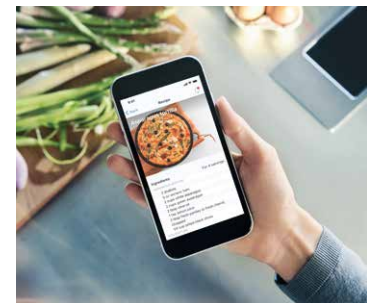

為您的電器個人化

Home Connect 我的最愛功能讓您快速進入您常用的程序，節省時間，不再需要經歷重覆的程序設定。您現在只需輕鬆一按就能進入您預設好的一系列我的最愛程序。

Personalize your appliance.

Home Connect Favorites saves time by putting you in the fast lane to your frequently used programs. Instead of going through the same process every time you start a particular program, you can now simply tap on your specific favorite with your pre-defined individual settings.

您的智能家庭助理

精緻還是環保洗程？什麼溫度？有賴 Program Assistant 簡易啟動，您可以每次輕鬆做出正確選擇，只需選擇好幾個選項便能得到由 Home Connect 應用程式推薦的電器程序，在屏幕上輕輕一按即可啟動您的電器。

Your digital household assistant.

Delicate or eco? And what temperature? Leave all these dilemmas behind – thanks to Program Assistant, you'll always make the right choice. It's designed to easily and intuitively help you pick programs for all the appliances with Home Connect based on several key factors – and Program Assistant will suggest a program that is suitable for your needs. From there, it's just one tap on the screen to start your appliance.

提升您的生活，刺激您的味蕾

您的 Home Connect 應用程式提供豐富的食譜選擇，讓您輕鬆成為家中大廚。當您選擇了喜愛的食譜，就可以將設定直接傳輸到您的焗爐，甚至可以遙距啟動加熱過程。享受美味菜餚從此變得簡單。

Enhance your lifestyle, tickle your taste buds.

Cooking at a professional level has never been easier, with an extensive selection of recipes in your Home Connect App. Once you have picked your favorite one, you can transfer the ideal settings to your oven, and even remotely start the heating process. Time to enjoy convenient cooking and delicious meal.

了解 Home Connect 為每種電器類別帶來的全新體驗

Discover the specific benefits that Home Connect offers you with every appliance categories

下載及安裝 Download and install Home Connect

如果您還沒有在應用程式上註冊，您仍然可以嘗試示範功能，以更好地了解您可以使用的功能。

If you haven't yet registered on the app you can still try out the demo function to get a better understanding of the features available to you.