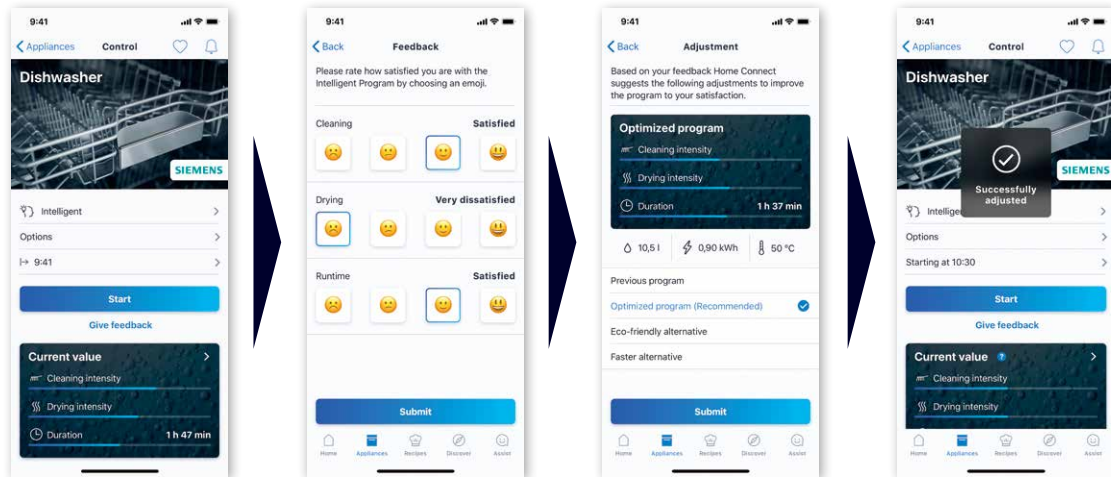

收藏程序

只需一按收藏鍵，即可記下最愛的清洗程序組合，讓您的洗碗機更適合您的習慣。只需將您最愛的清洗程序及選項組合加入收藏程序，之後您只需按下收藏鍵，便可直接進入最愛的清洗程序組合。您亦可利用 Home Connect 應用程式啟動或編輯收藏程序。

Favourite

Your personal favourite in one push: the favourite button make your dishwasher even more personal. Simply enter your most used combination of dishwashing programmes and options, and then start them conveniently at the touch of a button, or via the Home Connect app.

聆聽您意見的洗碗機

A dishwasher listens to you

智感AI清洗

每次洗碗機完成清洗程序後，會邀請您透過Home Connect應用程式分別為清洗時間、清潔程度及乾碗程度評分。洗碗機會因應您的評分調整清洗程序，建立專屬您的清洗程序。而您亦可以清楚知道洗程的耗水及耗電量。

Intelligent AI Wash

Rate your dishwasher via the Home Connect App how satisfied you are with the duration of the programme and the cleaning and drying results. The dishwasher adjusts its settings to create a customized dishwashing programme for you. Additionally, the programme offers you full transparency about water and energy consumption.

啟動並選擇清潔、乾碗及時間的重要性
Start and select importance of cleaning, drying and runtime.

為清洗效果評分
Rate the result.

選擇適合的建議方案
Pick the recommendation.

建立您的個人洗程
Your customized programme is ready.

Home Connect 讓洗碗更便利 Dishwashing with ease

隨時隨地遙遠控制

當您的洗碗機處於連線狀態時，您可以隨時開啟、關閉，選擇洗程、預約洗程，也可以設定水質硬度、光亮劑濃度等，操作介面一目了然，處理洗碗家務更便利。

Remote control

Start the dishwasher remotely when away from home, check the washing time or even receive push notifications for machine maintenance on your smart device.