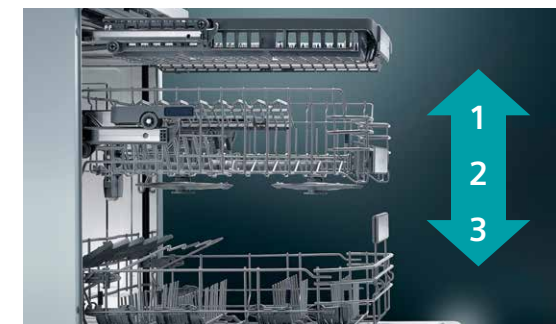

flexComfort 洗滌籃

flexComfort 洗滌籃不但設計美觀，而且更靈活裝卸餐具。無論是碗碟、鍋具、杯子或酒杯都可輕易找到最佳的清洗位置。

flexComfort basket system

The flexComfort baskets with elegant design give you freedoms when loading and unloading dishes. Whether plates, pots, cup, or wine glasses, with Siemens flexComfort basket, every dish quickly find its place.

glassZone 玻璃杯清潔區

專為您珍貴的玻璃杯提供輕柔及徹底的清潔。六個清潔噴嘴提供連續且溫和的水流沖洗，既能呵護玻璃杯亦能徹底清潔。全新的矽膠安全裝置可安全地固定玻璃杯，方便易用。

glassZone

Specially for gentle and thorough cleaning of your valuable glasses. Six integrated nozzles ensure continuous but gentle water supply, provide thorough cleaning without damaging sensitive materials. In addition, integrated contact surface made of anti-slip silicone protect against mechanical stress and give your glasses a secure hold.