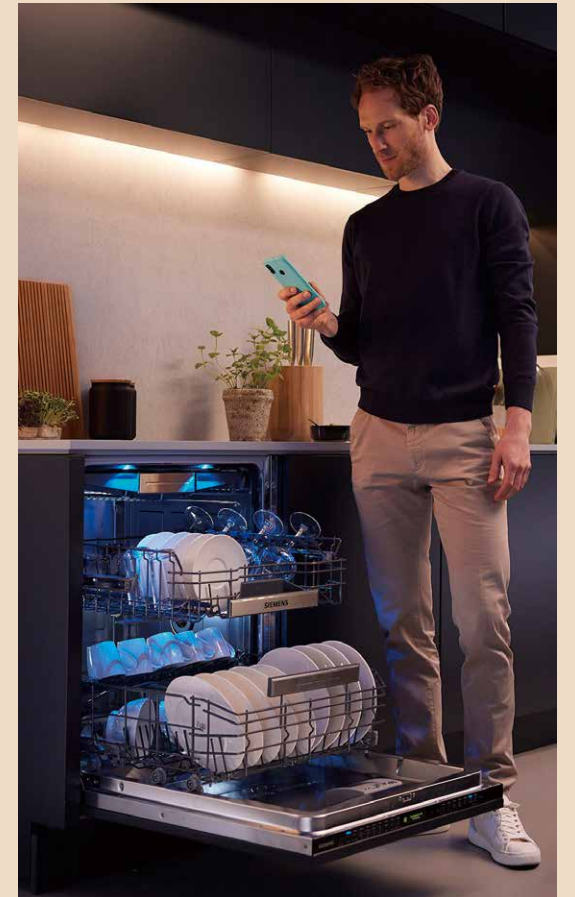

在洗碗片用完時收到通知

洗碗片計數器既方便又實用。您只需在Home Connect應用程式上輸入您購買的洗碗片數量，不論您自行啟動或透過應用程式啟動洗碗機，都能讓洗碗片計數器進行計數。您可以隨時透過智慧型手機查看確認還剩多少洗碗片。若數量偏低時，亦會自動提醒您購買。

Tab counter

Tab Counter allows you to track the number of your remaining dishwasher tablet. After each purchase of tablets, just enter the number of tablets to the Home Connect app and Tab Counter counts down the number of tablets in each cycle. Its sends a notification via Home Connect app when the remaining is below the identified number. So your dishwasher tablets are always in your control when you need them.

Personalise your home with
Siemens Appliance