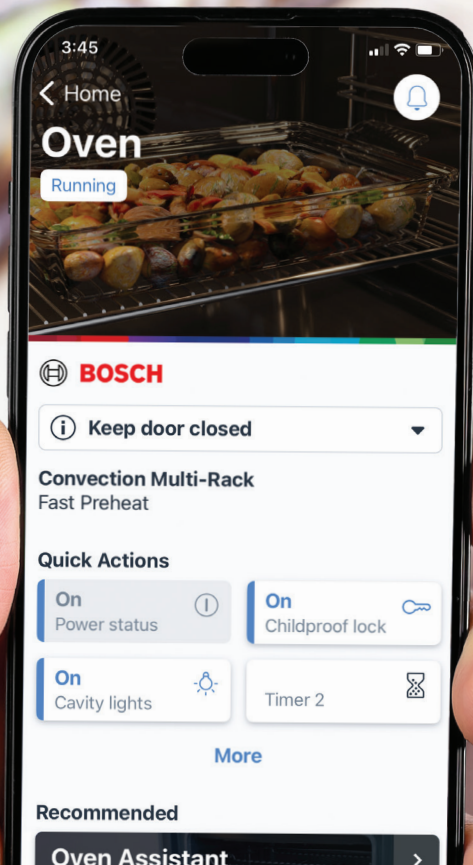

Peace of mind

Do you often find yourself wondering if you've left the oven or cooktop on, or if the fridge door is still open? With the Home Connect™ app, you can easily put your mind at ease by checking the status of your appliances using your smartphone or other compatible smart devices, regardless of your location.* With Home Connect, you have the flexibility to remotely activate or deactivate your smart appliances, ensuring that you maintain full control over them even when you're not physically present.

What's easier than the touch of a button? No button at all.

Your Bosch appliances with Home Connect™ work seamlessly with Amazon Alexa & Google Assistant. Use your voice to preheat the oven, check on the status of dinner, start the dishwasher, or serve up a cappuccino. Because life should be this easy.

 Alexa, ask My Dishwasher when the dishes will be ready.

 Alexa, tell My Oven to start fast preheat with bake program.

In a hurry to get dinner on the table? Preheat from anywhere.

With remote preheat, you can conveniently start your oven from anywhere, saving you time and hassle at home.

Simplification

Bosch appliances with Home Connect™ turns managing household tasks into an entirely new, simplified experience. From checking your fridge and pantry stock with the Shopping List feature in the app while at the market, to making a latte from bed to checking the status of your laundry from the soccer game – it's the little things that add up to enhancing the quality of your daily life at home