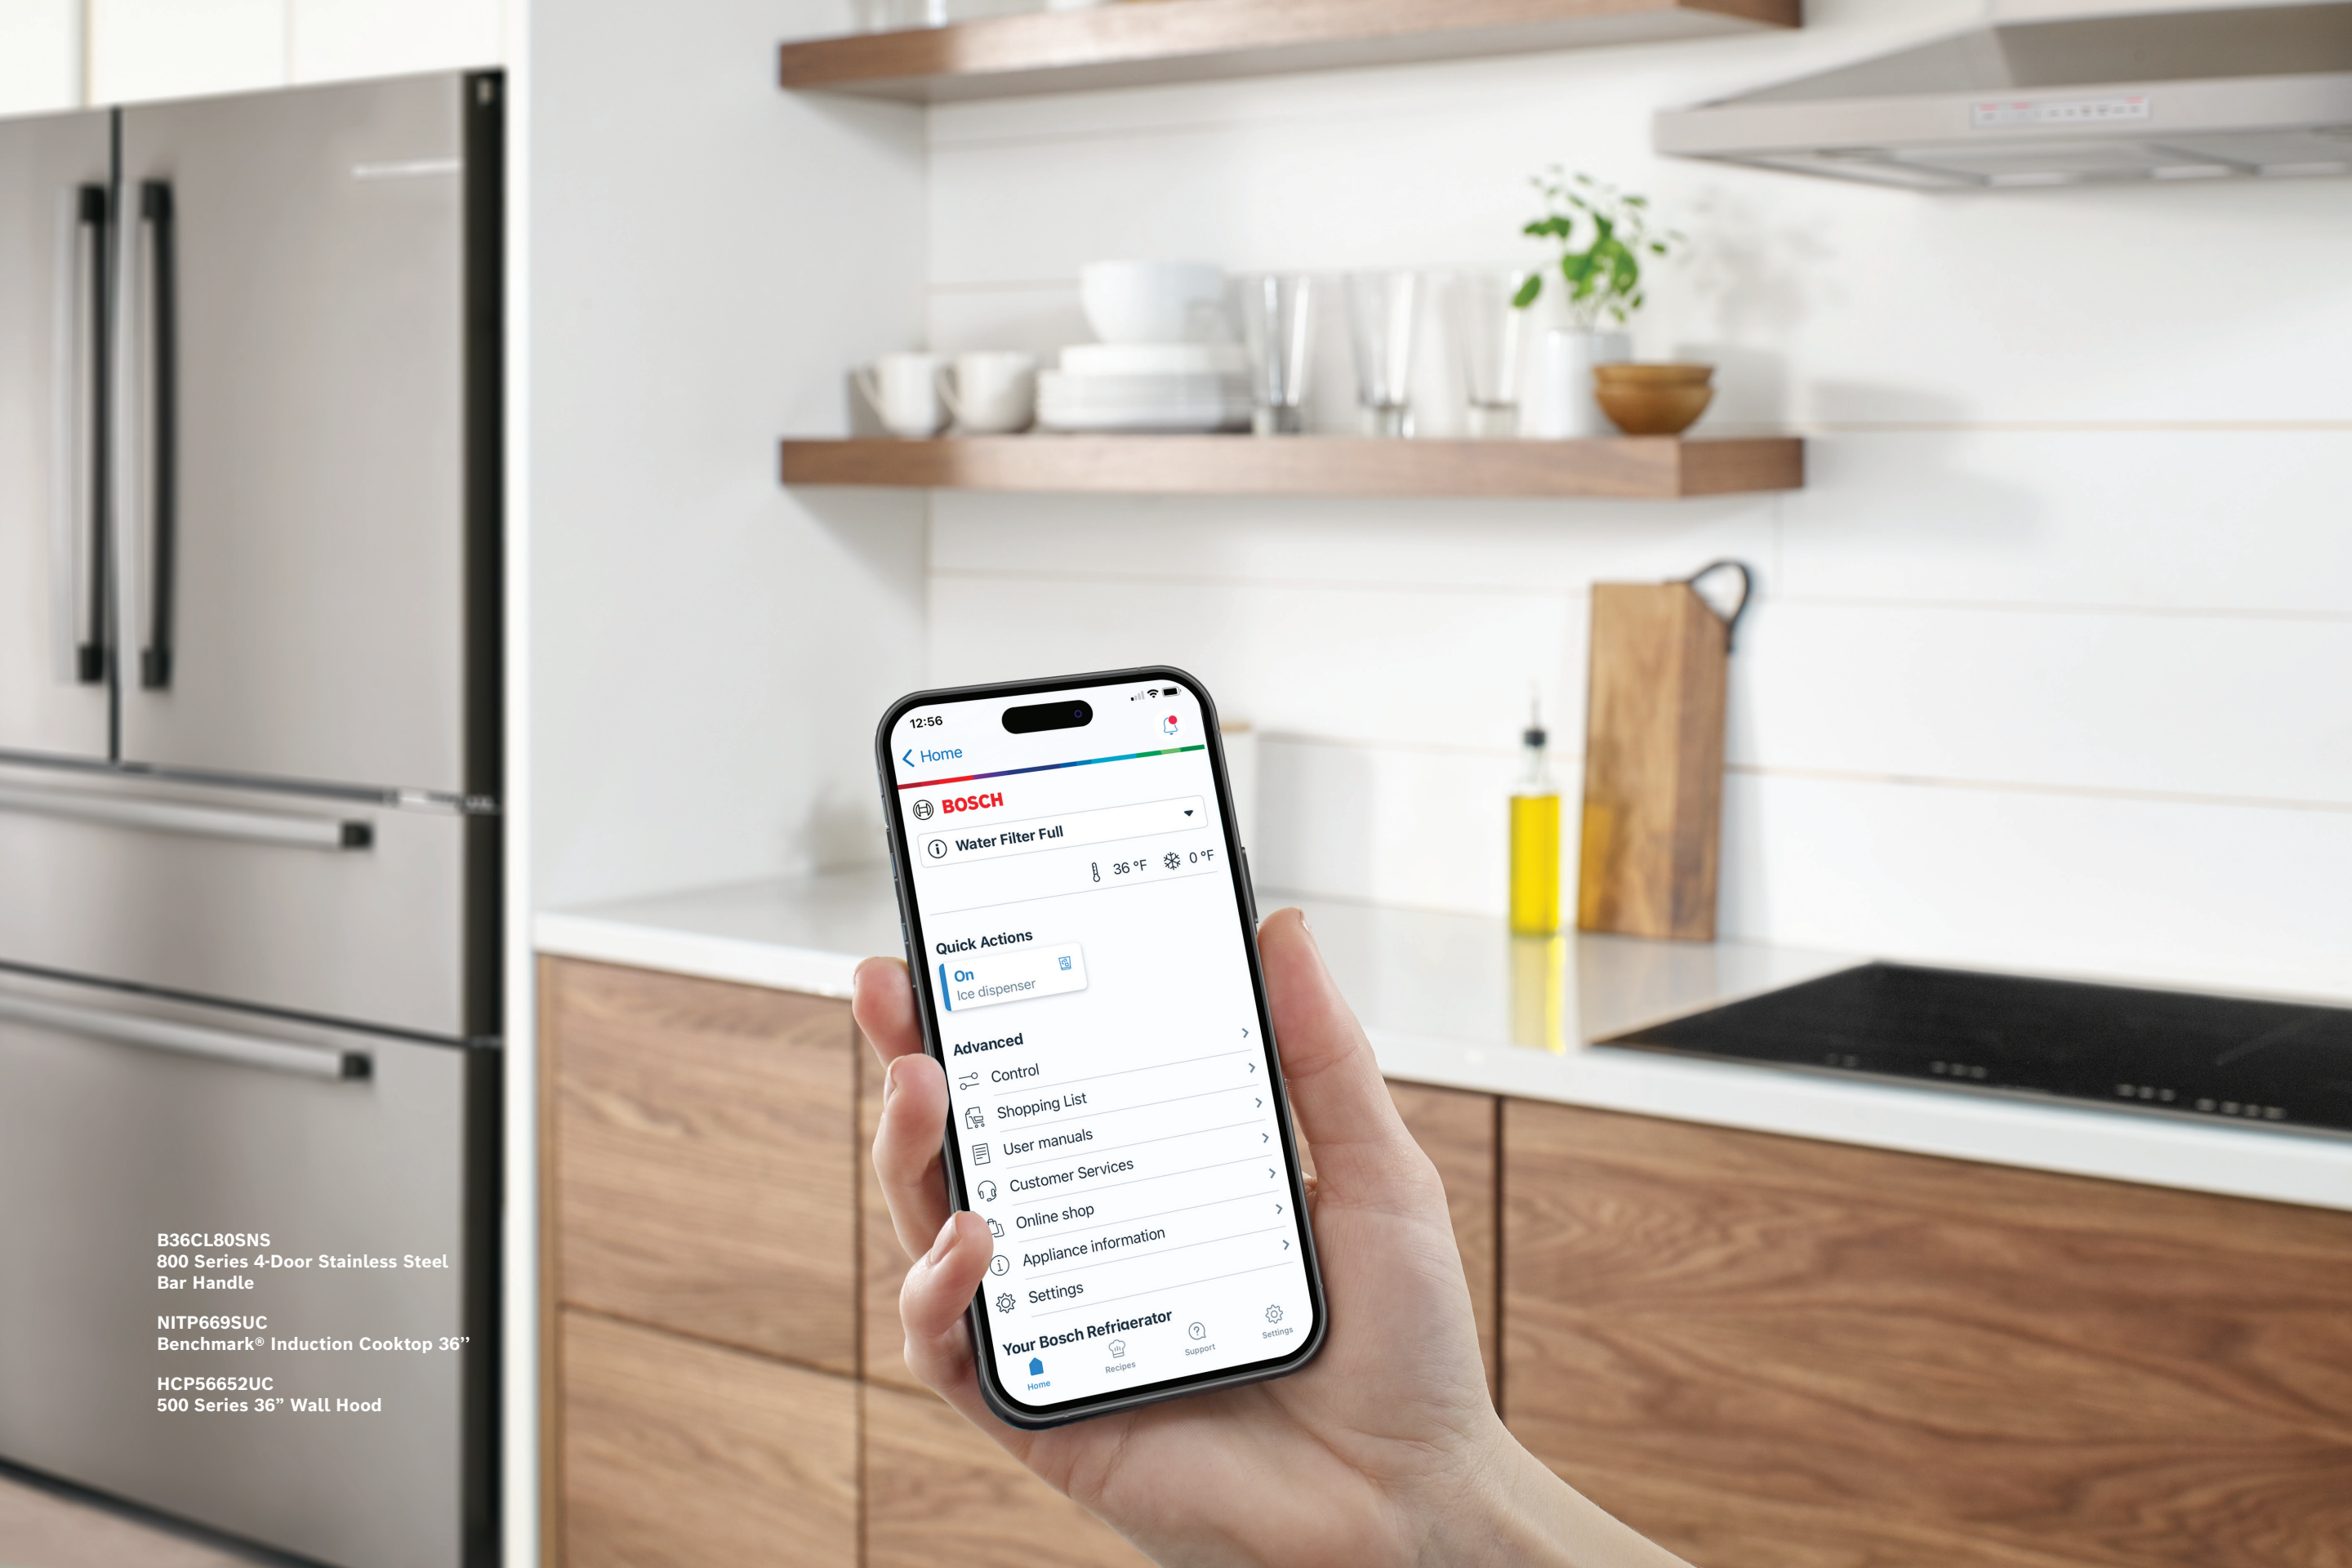

Connected refrigerators.

The Home Connect™ app allows you to remotely monitor and control your Bosch refrigerator from your smartphone. Control the temperature from wherever you are—for the ultimate convenience.*

Door-ajar notifications

Receive a notification on your phone should you accidentally leave your refrigerator door open for an extended time.

Enhanced App Content

Discover in-app tips & tricks with informative how-to videos, utilize the Shopping List feature for groceries, and effortlessly shop for parts & accessories tailored to enhance the performance of your appliance..

Automatic water filter re-ordering

With Amazon Smart Reorder, water filters will be automatically reordered when it's time for replacement, so you will always have clean, filtered water at home.

*Connectivity and speed varies based on network and WiFi levels.

Automatic Reordering

Home Connect enabled dishwashers keep tabs on themselves—quite literally. Together with Amazon Smart Reorder, dishwasher tabs are automatically reordered when you're running low and delivered to your door.