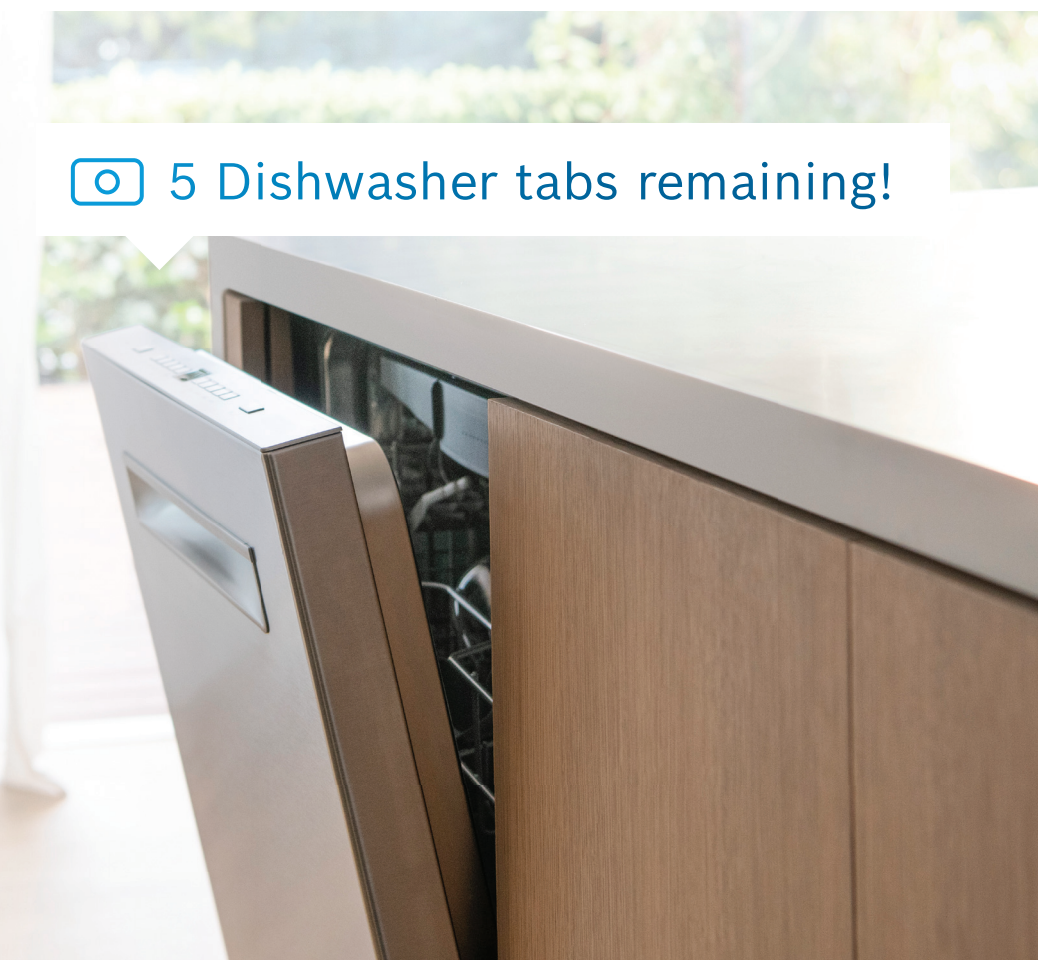

How much detergent do you have left at home?

Never worry about running out of detergent tabs with Bosch Smart Dishwashers. Compatible with Amazon Smart Reorder service, which automatically reorders and delivers your favorite dish detergent tabs when you're running low. Enjoy the convenience of effortlessly maintaining an ample supply, without the hassle of manually keeping track and reordering.