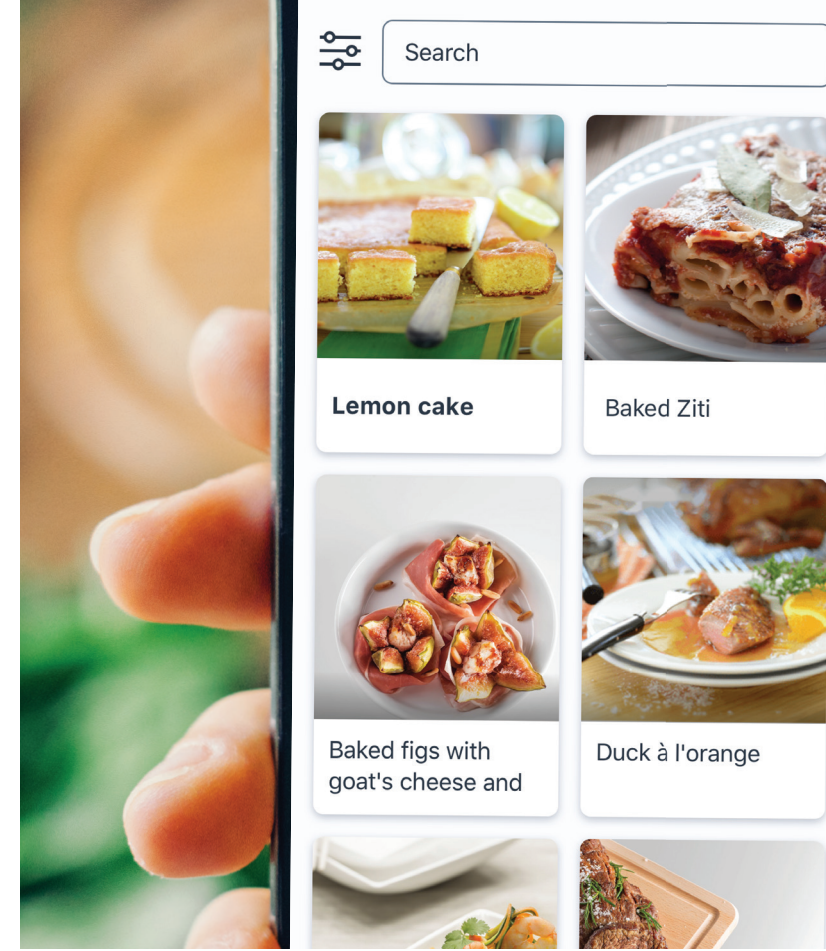

 Alexa, ask My Dishwasher when the dishes will be ready.

 Alexa, tell My Oven to start fast preheat with bake program.

In a hurry to get dinner on the table? Preheat from anywhere.

With remote preheat, you can conveniently start your oven from anywhere, saving you time and hassle at home.

Simplification

Bosch appliances with Home Connect™ turns managing household tasks into an entirely new, simplified experience. From checking your fridge and pantry stock with the Shopping List feature in the app while at the market, to making a latte from bed to checking the status of your laundry from the soccer game – it's the little things that add up to enhancing the quality of your daily life at home

What's for dinner? We think we've found an answer.

Spend less time thinking about what's for dinner, and more time getting inspired. Discover a host of delicious, easy recipes located conveniently in the Home Connect™ app. Or use one of our many culinary partner apps like cbbk or Sidechef™