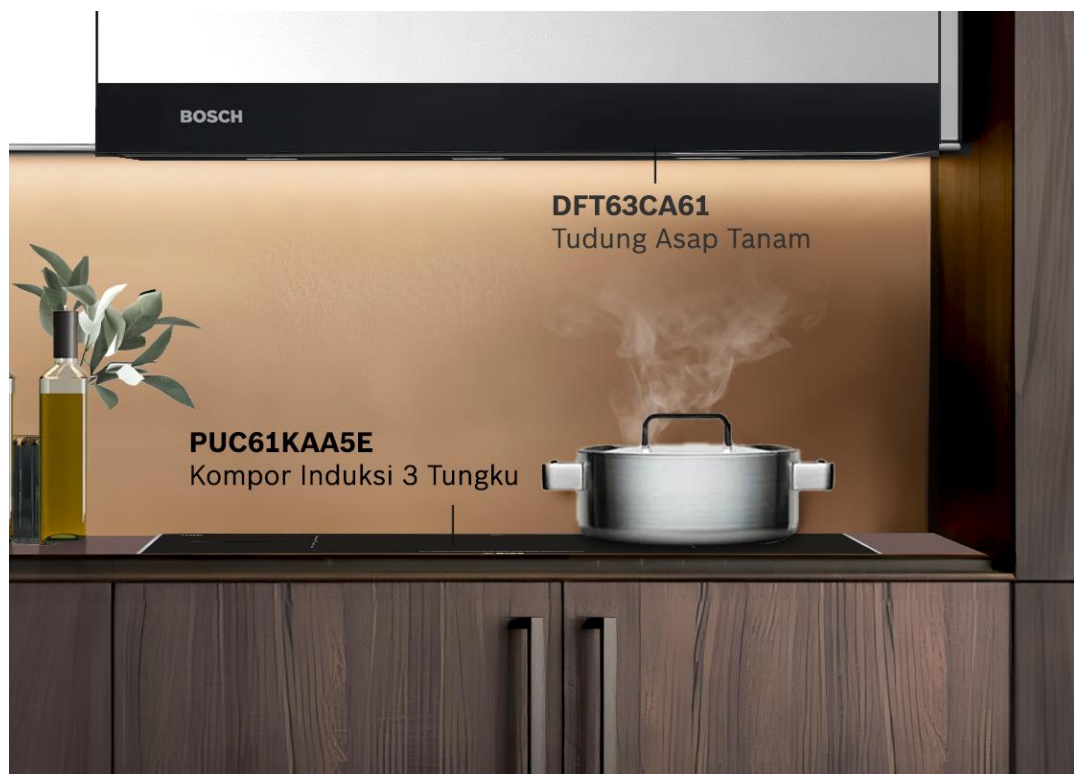

Invented for life

Exclusive Bundle Promotion Catalogue

May 2024

Fabulous Bundle
B1Z0009731

Exclusive Bundle
Price
Rp 9,298,000
(U.P.) Rp 12,199,000

DFT63CA61
60cm | Telescopic cooker
hood
- 3 Speed settings
- Extraction rate: 310m³/h

PUC61KAA5E
60cm | Black 3 zones induction hob
- Power Boost – up to 35% faster heating
- Variable 9-stage power settings

Essential Bundle
B1Z0009736

Exclusive Bundle
Price
Rp 10,290,000
(U.P.) Rp 12,398,000