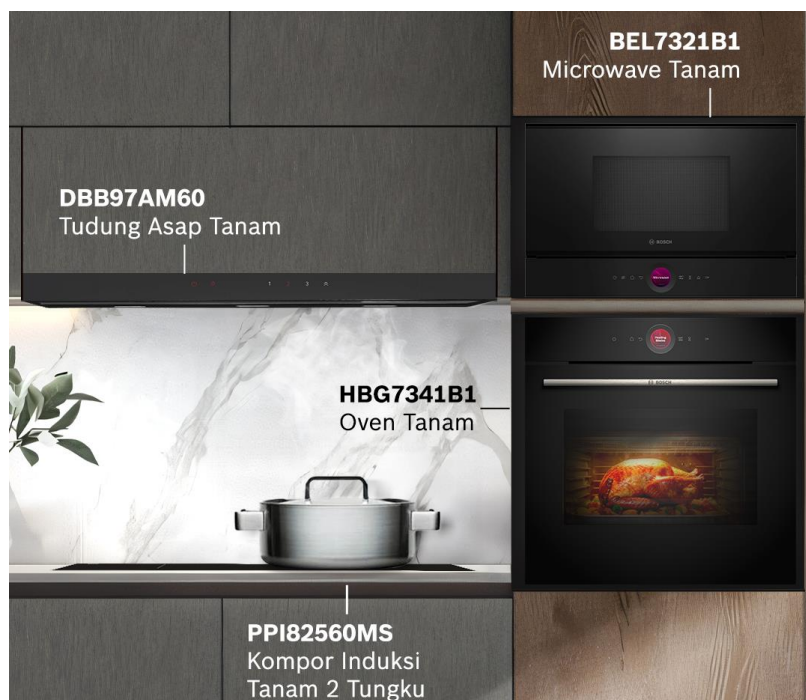

Spectacular Bundle
B1Z0009739

Exclusive
Bundle Price
Rp 51,763,000
(U.P.) Rp 64,499,000

DBB97AM60
90cm | Integrated design hood
- 3 Speed settings + intensive setting
- Extraction rate: 749m³/h

PPI82560MS
78cm | Black 2 zones induction hob
- DirectSelect Touch Control
- Variable 9-stage power settings

HBG7341B1
60cm | Black Built-in Oven
71 Litres. 14 Heating modes
EcoClean Rear

BEL7321B1
38cm | Built-in Microwave oven
21 Litres, Frameless design
Microwave with grill function