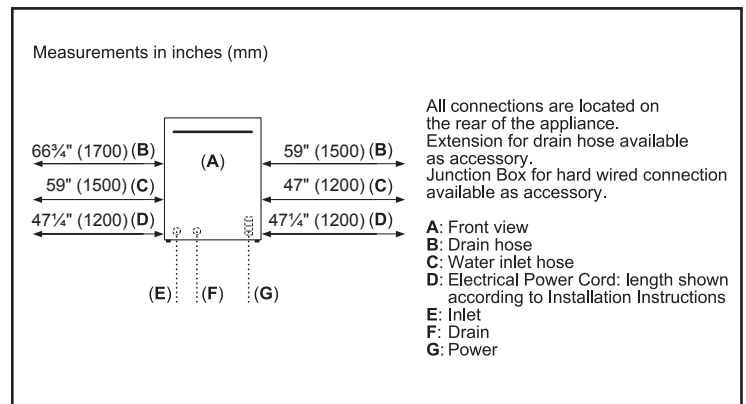

24" Recessed Handle ADA-compliant Dishwasher

BOSCH
Invented for life

800 Series – Stainless Steel SGE78C55UC

Installation Details

Accessories: To purchase Bosch accessories, cleaners & parts please visit www.bosch-home.com/us/store or call 1-800-944-2904 (Mon to Fri 5 am to 6 pm PST, Sat 6 am to 3 pm PST).

Notes: All height, width and depth dimensions are shown in inches. BSH reserves the absolute and unrestricted right to change product materials and specifications, at any time, without notice. Consult the product's installation instructions for final dimensional data and other details prior to making cutout.

Warranties: Please see Use & Care manual or Bosch website for statement of limited warranty.

For more information on our entire line of products, go to www.bosch-home.com/us or call 1-800-944-2904

© BSH Home Appliances Corporation. All rights reserved. Bosch is a registered trademark of Robert Bosch GmbH.