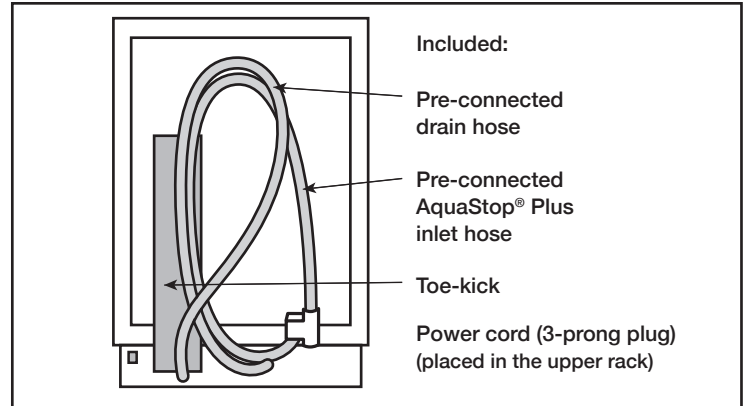

24" Recessed Handle ADA-compliant Dishwasher

BOSCH
Invented for life

800 Series – Stainless Steel SGE78C55UC

Installation Details

Accessories: To purchase Bosch accessories, cleaners & parts please visit www.bosch-home.com/us/store or call 1-800-944-2904 (Mon to Fri 5 am to 6 pm PST, Sat 6 am to 3 pm PST).

Notes: All height, width and depth dimensions are shown in inches. BSH reserves the absolute and unrestricted right to change product materials and specifications, at any time, without notice. Consult the product's installation instructions for final dimensional data and other details prior to making cutout.