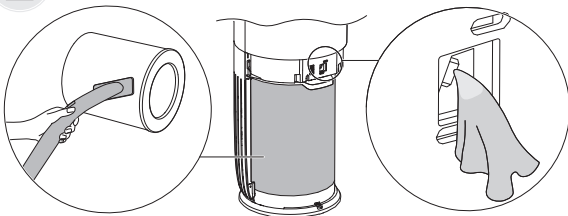

80%

Room humidity

Product overview

Light ring colors

-  Good
-  Poor
-  Ok
-  Bad

Maintenance

Resetting the filter