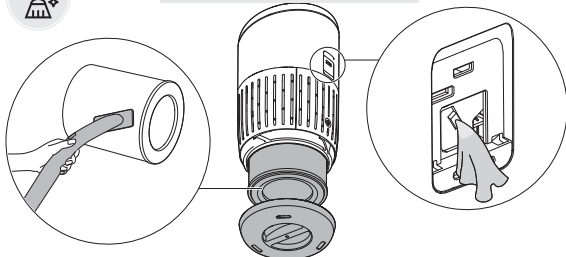

Display

Automatic
Mode

Quiet mode

Manual mode

WIFI

Clean sensor

Child lock

Fan speed

Filter lifetime

Timer

PM2.5 indicator

Digit display

Product overview

Light ring colors

-  Good
-  Ok
-  Poor
-  Bad

Maintenance