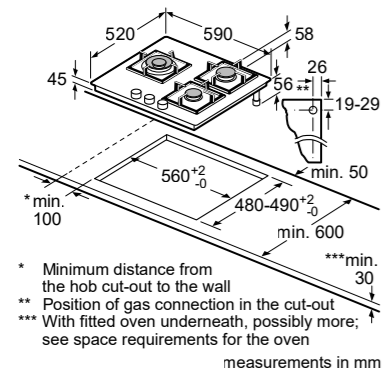

Global Pro

Model	PNC6B6B10I 60*cm | 3 Burners Glass gas hob
Features	- Aluminium burners 8 mm Black tempered Glass - Dual Flame Power Burner - Flame failure safety device (FFSD) - Cast Iron pan supports - Sword knobs - Auto Ignition - Burner powers: Left - 3.3 kW Rear right - 3 kW Right front - 1 kW
Dimensions	- Appliance dimensions (HxWxD): 45 x 590 x 520 mm - Cut out dimensions (HxWxD): 45 x 560-562 x 480-492 mm - Power cord length: 1000 mm