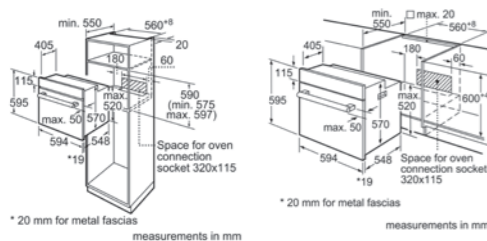

Model	HBF010BR0Z 66 ltrs | 3D HotAir | 5 Heating Methods
Features	• 66 ltr built-in oven • Multifunction oven with 5 heating methods: 3D HotAir, Conventional heat, HotAir grilling, HotAir gentle, Full width variable grill • Temperature range 50°C - 275°C • 3D HotAir for optimal distribution of heat on up to three levels simultaneously • GranitEnamel interior with smooth surfaces and no sharp edges for very easy cleaning • Rapid Heating up Function • Rotary Knob Control • Halogen Interior Lighting and Integral Cooling Fan • Comes with 1 - universal pan, 1 - combination grid
Dimensions	• Appliance Dimensions (HxWxD): 595 x 594 x 548 mm • Cut-out dimensions (HxWxD): 575-597 x 560-568 x 550 mm • Connecting cable 1200 mm • Total connected load: 2.85 kW

Microwave | Features

Steams so gently, even vitamins stay for dinner.

Cook, heat, thaw or bake within minutes with the multi-purpose Bosch combination microwaves. Providing perfectly well-cooked meal even if you are in a hurry, our Steam feature ensures to retain nutrients and flavors of your food.

8 Automatic programs with weight settings

The microwave oven lets you cook selective dishes easily, thanks to its intuitive 8 Automatic Programs. Just place your food, and enter the weight to be cooked. The microwave oven will automatically set the time required to cook the dish based on the weight. No more guessing game.

High power levels

The 1000 watts and five power levels of our ovens let you heat, defrost, roast or even grill any food item.

Defrost and cook

Our ovens save your time by allowing you to cook and defrost the food simultaneously without you having to thaw it.

Steam

When food needs browning or crisping, the injection of steam alongside traditional hot air is the technique of choice for the most desirable results. With Steam, you can prepare perfectly crispy and juicy dishes simply and efficiently, whilst the full-size cavity models provide even more freedom and flexibility.