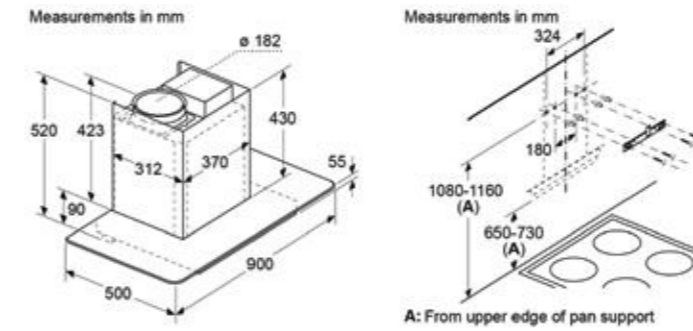

Model	DWGA98G60I
	Straight Glass 90*cm | Baffle Filter | Touch Control
Features	• 3 Fan speed + Intensive mode • Motor power: 148W motor • Smart Motor Technology for very high suction power with minimal noise • Extraction rate: 850 m³/h • Max. Noise levels: 55-68dB* • Self-Clean technology with Self-Clean reminder function • LED lamp x 2 Nos. • Lacquered • Ducted • Delayed Shut off function • Certified by CB • Warranty: 2 years comprehensive
Dimensions	• Appliance dimensions (HxWxD): 520 x 900 x 500 mm • Exhaust dimension: 182 mm • Electrical supply cord length: 1800 mm