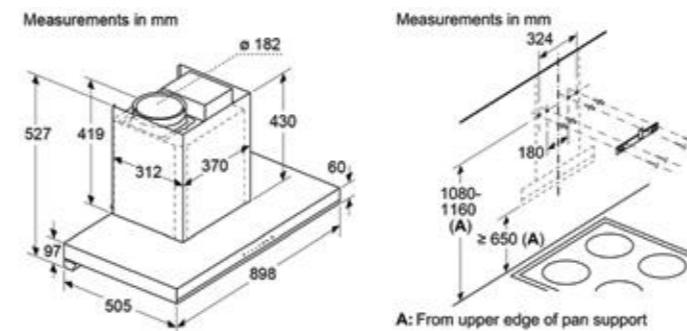

Model	DWBA98J60I
	Glass Inlay 90°cm | Baffle Filter | Touch With Gesture Control
Features	• 3 Fan speed + Intensive mode • Motor power: 148W motor • Smart Motor Technology for very high suction power with minimal noise • Extraction rate: 830 m³/h • Max. Noise levels: 57-70dB* • Self-Clean technology with Self-Clean reminder function • LED lamp x 2 Nos. • Lacquered • Ducted • Delayed Shut off function • Certified by CB • Warranty: 2 years comprehensive
Dimensions	• Appliance dimensions (HxWxD): 527 x 900 x 506 mm • Exhaust dimension: 182 mm • Electrical supply cord length: 1800 mm