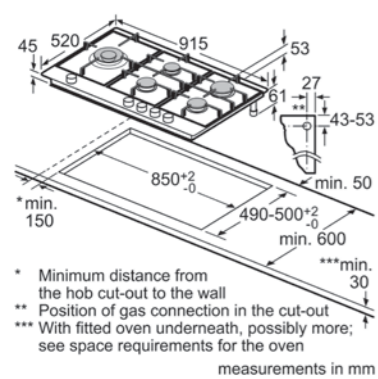

Model	PPS9A6B90I 90*cm | 5 Burners Black glass gas hob
Features	- Aluminium burner 8 mm tempered glass - FlameSelect technology - Flame failure safety device (FFSD) - Cast Iron pan supports - Sword knobs - Enamel coated heat Shields - Auto Ignition - Burner powers: Left - 4 kW Right rear - 3 kW Right front - 1.75 kW Centre rear - 1.75 kW Centre front - 1 kW
Dimensions	- Appliance dimensions (HxWxD): 45 x 915 x 520 mm - Cut out dimensions (HxWxD): 45 x 850-852 x 490-502 mm - Power cord length: 1500 mm