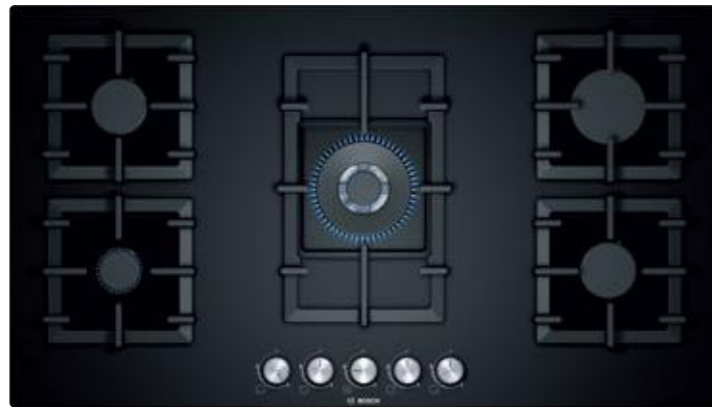

Global Pro

Model	PPQ9B6090I 90*cm | 5 Burners Glass gas hob
Features	- Aluminium burners 8 mm Black tempered Glass - Dual Flame Power Burner - Flame failure safety device (FFSD) - Cast Iron pan supports - Cylindrical knobs - Auto Ignition - Burner powers: Front left - 1 kW Front right - 1.75 kW Rear left - 1.75 kW Rear right - 3 kW Centre front - 4 kW
Dimensions	- Appliance dimensions (HxWxD): 45 x 915 x 520 mm - Cut out dimensions (HxWxD): 45 x 850-852 x 490-502 mm - Power cord length: 1000 mm

Model	PNH6B6B10I 60*cm | 4 Burners Glass gas hob
Features	- Aluminium burner 8 mm tempered Glass - Flame failure safety device (FFSD) - Enameled Steel Pan Supports - Sword knobs - Enamel Coated heat Shields - Auto Ignition - Burner powers: Front left - 1.75 kW Front right - 1 kW Rear left - 1.75 kW Rear right - 3.5 kW
Dimensions	- Appliance dimensions (HxWxD): 45 x 590 x 520 mm - Cut out dimensions (HxWxD): 45 x 560-562 x 480-492 mm - Power cord length: 1000 mm

Model	PCQ9B5090I 90*cm | 5 Burners Stainless steel gas hob
Features	- Aluminium burner - Stainless Steel with Brushed Finish - Dual Flame Power Burner - Flame failure safety device (FFSD) - Cast Iron Pan Supports - Cylindrical knobs - Auto Ignition - Burner powers: Front left - 1 kW Front right - 1.5 kW Rear left - 1.75 kW Rear right - 3 kW Centre front - 4 kW
Dimensions	- Appliance dimensions (HxWxD): 45 x 915 x 520 mm - Cut out dimensions (HxWxD): 45 x 850-852 x 490-502 mm - Power cord length: 1000 mm