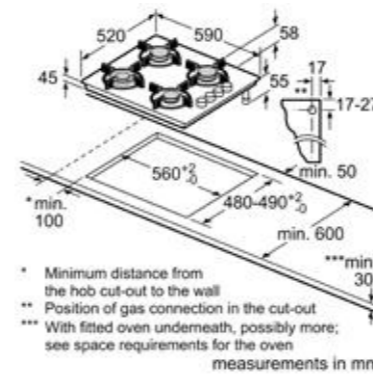

Model	PCQ9B5090I 90*cm | 5 Burners Stainless steel gas hob
Features	- Aluminium burner - Stainless Steel with Brushed Finish - Dual Flame Power Burner - Flame failure safety device (FFSD) - Cast Iron Pan Supports - Cylindrical knobs - Auto Ignition - Burner powers: Front left - 1 kW Front right - 1.5 kW Rear left - 1.75 kW Rear right - 3 kW Centre front - 4 kW
Dimensions	- Appliance dimensions (HxWxD): 45 x 915 x 520 mm - Cut out dimensions (HxWxD): 45 x 850-852 x 490-502 mm - Power cord length: 1000 mm