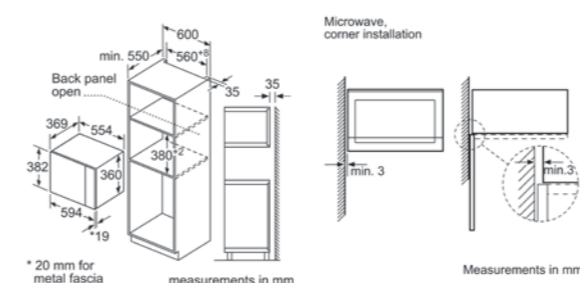

Model	BEL550MS01
	60 cm | Built-in microwave | 25 ltrs
Features	• 25 ltr built-in microwave with microwave & grill function • 5 power settings: 900W, 600W, 360W, 180W, 90W • 25 litres cavity volume (HxWxD): 208 x 328 x 369 mm • Grill function 1200 W • Door contact switch and safety switch off function • Push open door button • Clock type: timer • Easy installation, harmonious integration into the kitchen furniture and easy to clean • Comes with 1 - 31.5 cm glass turntable, 1 - grid
Dimensions	• Appliance dimensions (HxWxD): 382 x 594 x 388 mm • Cut-out dimensions (HxWxD): 380-382 x 560-568 x 550 mm • Connecting cable 1300 mm • Total connected load: 1.45 kW