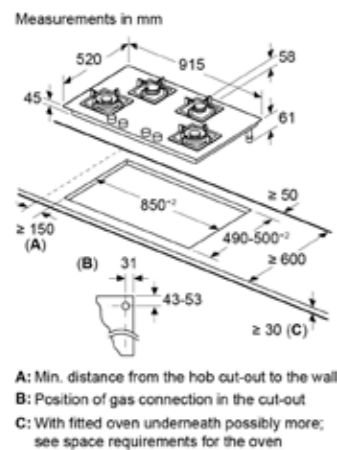

2 year Warranty

For peace of mind and stress free cooking guarantee, our hobs come with 2 years comprehensive warranty.

Model	PNV9B6G20I 90*cm True Brass 3D 5 Burners Brass Burners
Features	<ul style="list-style-type: none"> • Glass gas hob • Tempered glass • Flame Failure Safety device (FFSD) • Cast Iron pan supports • Sword Knobs-Gold colour • Matt Black Heat Shields • Auto Ignition • Front Left - 4 kW • Back Left - 1.7 kW • Back Right - 1.7 kW • Front Right - 4 kW • Centre - 2.3 kW
Dimensions	<ul style="list-style-type: none"> • Appliance Dimensions (HxWxD): 56 x 915 x 520 mm • Cut Out Dimensions (HxWxD): 45 x 850-852 x 490-502 mm • Power Cord Length: 1500 mm

Model	PNI7B6G20I 75*cm True Brass 3D 4 Burners Brass Burners
Features	<ul style="list-style-type: none"> • Glass gas hob • Tempered glass • Flame Failure Safety device (FFSD) • Cast Iron pan supports • Sword Knobs-Gold colour • Matt Black Heat Shields • Auto Ignition • Left - 4 kW • Back - 2.3 kW • Right - 4 kW • Front Centre - 1.7 kW
Dimensions	<ul style="list-style-type: none"> • Appliance Dimensions (HxWxD): 56 x 752 x 520 mm • Cut Out Dimensions (HxWxD): 45 x 560-562 x 480-492 mm • Power Cord Length: 1000 mm