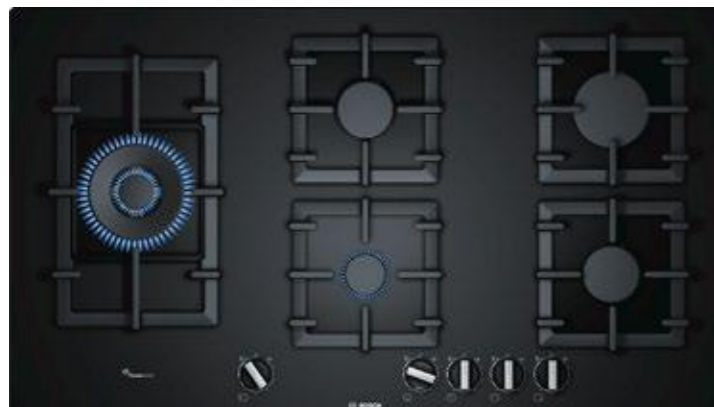

FlameSelect