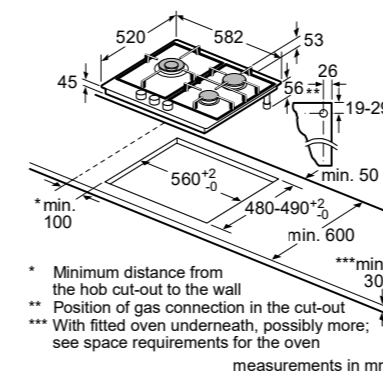

Model	PGC6B5B90I 60*cm | 3 Burners Stainless steel gas hob
Features	- Aluminium burners - Stainless steel in brushed finish - Dual Flame Power Burner - Flame failure safety device (FFSD) - Cast Iron pan supports - Sword knobs - Auto Ignition - Burner powers: Left - 3.3 kW Right rear - 3 kW Right front - 1 kW
Dimensions	- Appliance dimensions (HxWxD): 45 x 582 x 520 mm - Cut out dimensions (HxWxD): 45 x 560-562 x 480-492 mm - Power cord length: 1000 mm