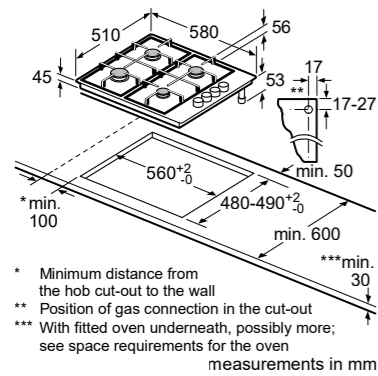

Global Pro

Model	PBH6C5B60I 60*cm | 4 Burners Stainless steel gas hob
Features	• Aluminium burners • Stainless steel in brushed finish • Dual Flame Power Burner • Flame failure safety device (FFSD) • Cast Iron pan supports • Sword knobs • Auto Ignition • Burner powers: Front left - 3.3 kW Front right - 1 kW Rear left - 1.75 kW Rear right - 1.75 kW
Dimensions	• Appliance dimensions (HxWxD): 43 x 580 x 510 mm • Cut out dimensions (HxWxD): 43 x 560-560 x 480-490 mm • Power cord length: 1000 mm