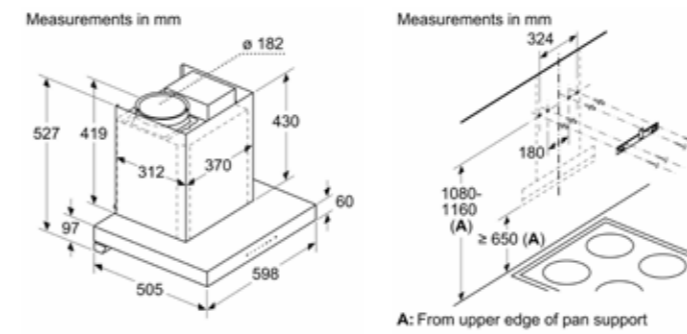

Model	DWBA68H60I
	Glass Box 60*cm | Baffle Filter | Touch With Gesture Control
Features	• 3 Fan speed + Intensive mode • Motor power: 148W motor • Smart Motor Technology for very high suction power with minimal noise • Extraction rate: 810 m³/h • Max. Noise levels: 57-70dB* • Self-Clean technology with Self-Clean reminder function • LED lamp x 2 Nos. • Lacquered • Ducted • Delayed Shut off function • Certified by CB • Warranty: 2 years comprehensive
Dimensions	• Appliance dimensions (HxWxD): 527 x 600 x 506 mm • Exhaust dimension: 182 mm • Electrical supply cord length: 1800 mm