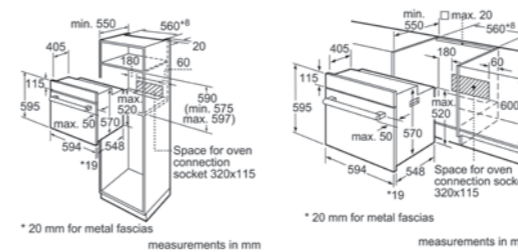

Model	HBF113BR0Z 66 ltrs | 3D HotAir | 5 heating methods
Features	• 66 ltr built-in oven • Multifunction oven with 5 heating methods: 3D HotAir, Conventional heat, HotAir grilling, HotAir gentle, Full width variable grill • Temperature range 50°C - 275°C • 3D HotAir for optimal distribution of heat on up to three levels simultaneously • GranitEnamel interior with smooth surfaces and no sharp edges for very easy cleaning • Rapid heating up function • Rotary knob control with LED display • Child lock function • Electronic timer control • Comes with 1 - universal pan, 1 - combination grid
Dimensions	• Appliance dimensions (HxWxD): 595 x 594 x 548 mm • Cut-out dimensions (HxWxD): 575-597 x 560-568 x 550 mm • Connecting cable 1500 mm • Total connected load: 2.95 kW