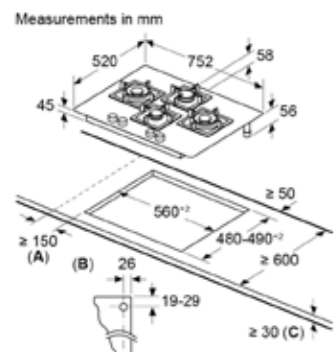

A: Min. distance from the hob cut-out to the wall
B: Position of gas connection in the cut-out
C: With fitted oven underneath possibly more; see space requirements for the oven

Model	PNI7B6F10I 75*cm | True Brass 2D 4 Burners | Brass Burners
Features	• Glass gas hob • Tempered glass • Flame Failure Safety device (FFSD) • Enameled pan supports • Sword Knobs • Glossy Black Heat Shields • Auto Ignition • Left - 4 kW • Back - 2.3 kW • Right - 4 kW • Front Centre - 1.7 kW
Dimensions	• Appliance Dimensions (HxWxD): 56 x 752 x 520 mm • Cut Out Dimensions (HxWxD): 45 x 560-562 x 480-492 mm • Power Cord Length: 1000 mm