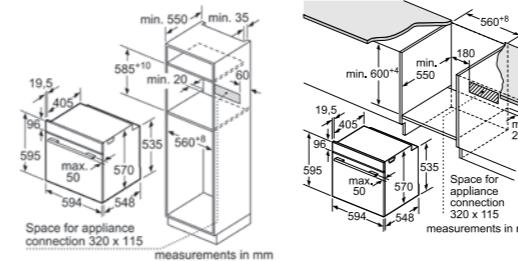

GRANDMA'S SECRETS

Take your cookies out when just the edges have hardened

If you wait for them to 'cook all the way through then they'll break your teeth!

Ovens

Model	HBG633BS1J 71 ltrs 4D HotAir 10 heating method
Features	<ul style="list-style-type: none"> • 71 ltr built-in oven • Multifunction oven with 10 heating methods: 4D HotAir, HotAir Eco, Conventional heat, Conventional heat eco, HotAir grilling, Full width grill, Half width grill, Pizza setting, Bottom heat, Defrost • Temperature range 30°C - 300°C • 4D HotAir for optimal distribution of heat on up to any level simultaneously • EcoClean direct coating on all walls and on the ceiling • Cavity with shelf support rails, Telescopic slide-out accessory • 2.5" TFT colour and text display with touch control buttons • Child lock and residual heat indicator • Temperature proposal and actual temperature display • Oven door with SoftClose, soft opening • Comes with 1 - universal pan, 1 - combination grid, 1 - enamel baking tray
Dimensions	<ul style="list-style-type: none"> • Appliance dimensions (HxWxD): 595 x 594 x 548 mm • Cut-out dimensions (HxWxD): 585-595 x 560-568 x 550 mm • Connecting cable 1200 mm • Total connected load: 2.85 kW