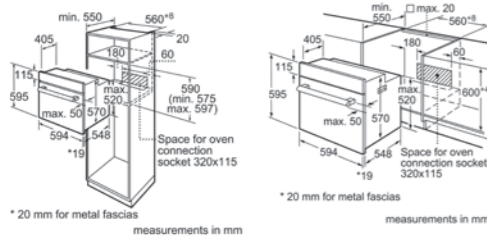

Ovens

Model	HBF011BR0Z 66 ltrs | 3D HotAir | 5 Heating Methods
Features	• 66 ltr built-in oven • Multifunction oven with 5 heating methods: 3D HotAir, Conventional heat, HotAir grilling, HotAir gentle, Full width variable grill • Temperature range 50°C - 275°C • 3D HotAir for optimal distribution of heat on up to three levels simultaneously • GranitEnamel interior with smooth surfaces and no sharp edges for very easy cleaning • Rapid Heating up Function • Rotary Knob Control • Halogen Interior Lighting and Integral Cooling Fan • Mechanical Timer • Comes with 1 - universal pan, 1 - combination grid
Dimensions	• Appliance Dimensions (HxWxD): 595 x 594 x 548 mm • Cut-out dimensions (HxWxD): 575-597 x 560-568 x 550 mm • Connecting cable 1000 mm • Total connected load: 3.3 kW