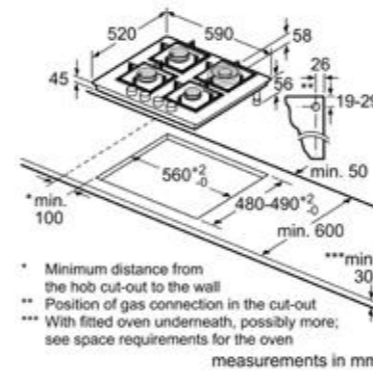

Model	PPQ9B6090I 90*cm | 5 Burners Glass gas hob
Features	- Aluminium burners 8 mm Black tempered Glass - Dual Flame Power Burner - Flame failure safety device (FFSD) - Cast Iron pan supports - Cylindrical knobs - Auto Ignition - Burner powers: Front left - 1 kW Front right - 1.75 kW Rear left - 1.75 kW Rear right - 3 kW Centre front - 4 kW
Dimensions	- Appliance dimensions (HxWxD): 45 x 915 x 520 mm - Cut out dimensions (HxWxD): 45 x 850-852 x 490-502 mm - Power cord length: 1000 mm

Model	PNH6B6B10I 60*cm | 4 Burners Glass gas hob
Features	- Aluminium burner 8 mm tempered Glass - Flame failure safety device (FFSD) - Enameled Steel Pan Supports - Sword knobs - Enamel Coated heat Shields - Auto Ignition - Burner powers: Front left - 1.75 kW Front right - 1 kW Rear left - 1.75 kW Rear right - 3.5 kW
Dimensions	- Appliance dimensions (HxWxD): 45 x 590 x 520 mm - Cut out dimensions (HxWxD): 45 x 560-562 x 480-492 mm - Power cord length: 1000 mm