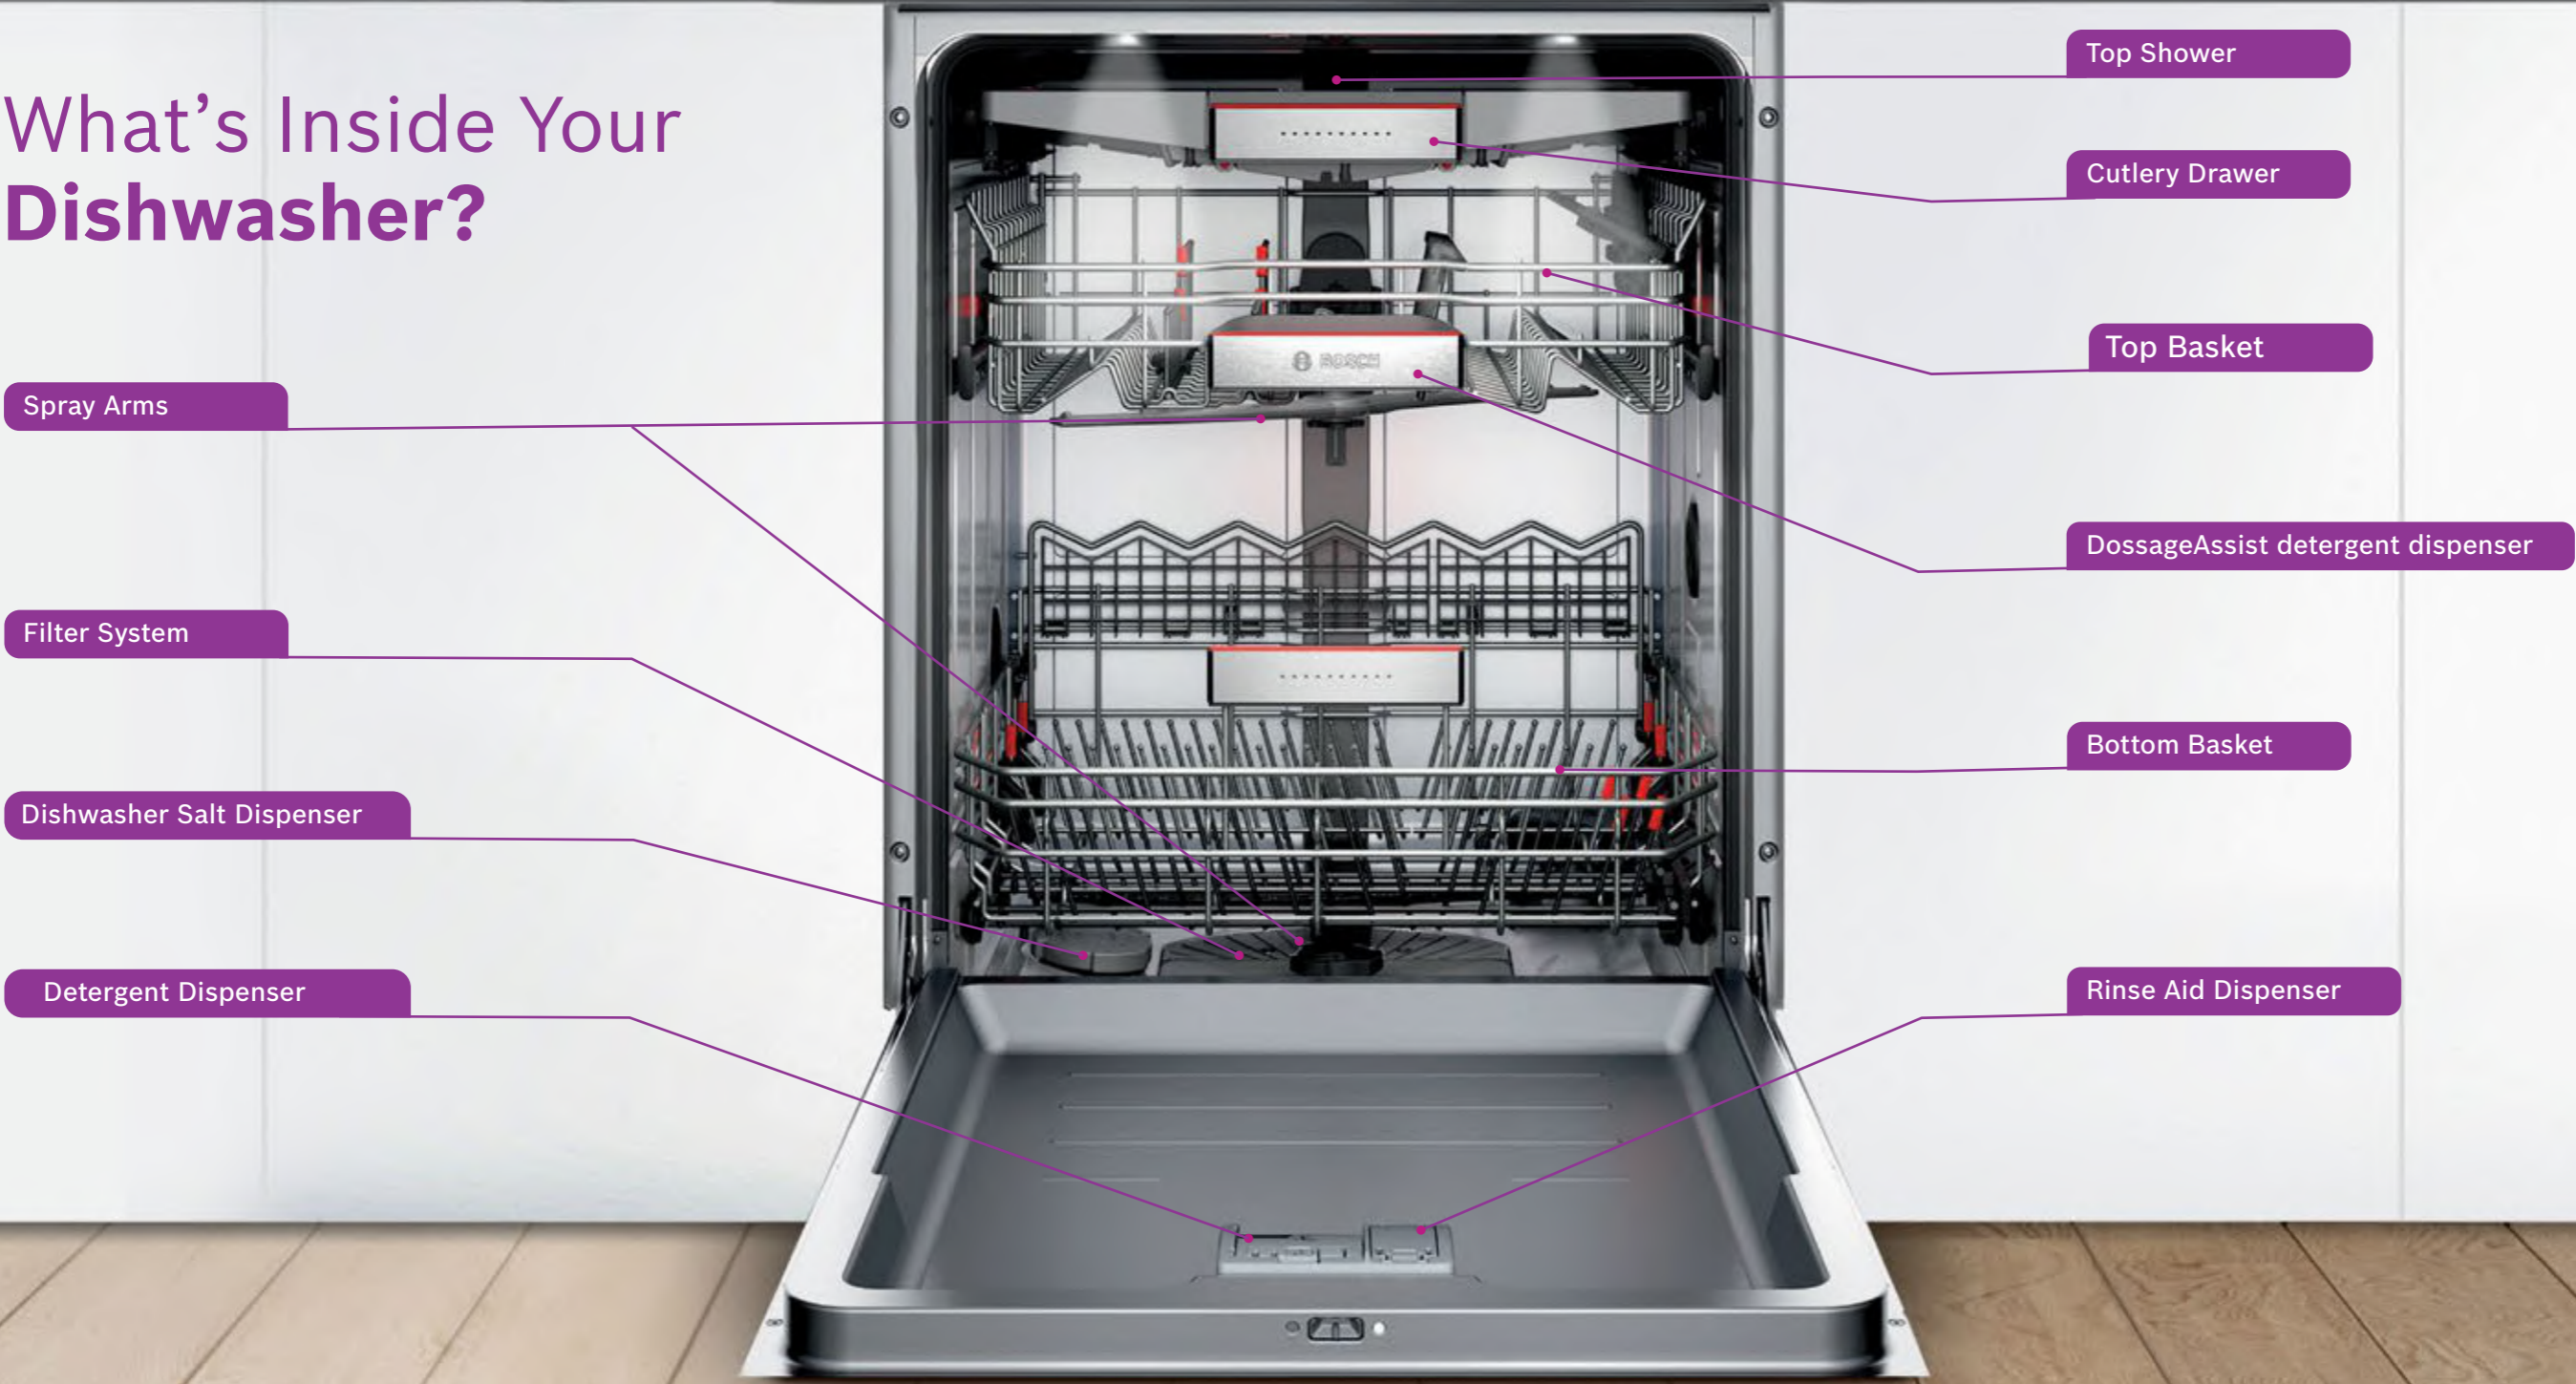

What's Inside Your Dishwasher?