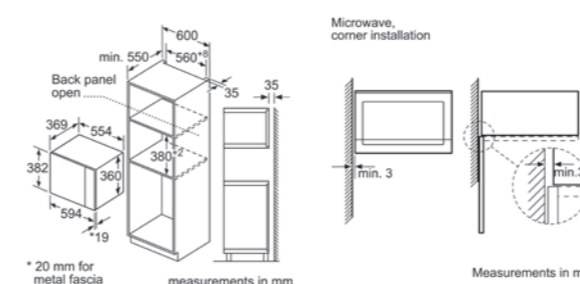

Microwaves

Model	CMA585MS01
	60 cm Built-in microwave 44 ltrs
Features	<ul style="list-style-type: none"> • 44 ltrs built in compact oven with microwave function • 5 power settings: 900W, 600W, 360W, 180W, 90W • Grill and microwave power levels: 600W, 360W, 180W, 90W combinable • 4 defrost and 3 cooking programs in microwave function, 8 programs for combination function • Max. time setting (MW): 90 min • Automatic safety switch-off • Retractable knob control • Easy installation, harmonious integration into the kitchen furniture and easy to clean • Clock type: timer • Comes with 1 - 36 cm glass turntable, 1 - grid
Dimensions	<ul style="list-style-type: none"> • Appliance Dimensions (HxWxD): 454 x 594 x 570 mm • Cut-out dimensions (HxWxD): 450-452 x 560-568 x 550 mm • Connecting cable 1800 mm • Total connected load: 3.35 kW