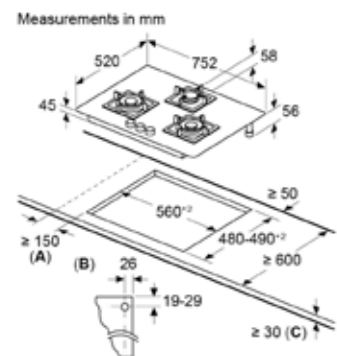

A: Min. distance from the hob cut-out to the wall
B: Position of gas connection in the cut-out
C: With fitted oven underneath possibly more; see space requirements for the oven

Model	PND7B6F20I 75*cm | True Brass 2D 3 Burners | Brass Burners
Features	• Glass gas hob • Tempered glass • Flame Failure Safety device (FFSD) • Cast Iron pan supports • Sword Knobs-Gold colour • Matt Black Heat Shields • Auto Ignition • Front Left - 4 kW • Back Centre - 2.3 kW • Front Right - 4 kW
Dimensions	• Appliance Dimensions (HxWxD): 56 x 752 x 520 mm • Cut Out Dimensions (HxWxD): 45 x 560-562 x 480-492 mm • Power Cord Length: 1000 mm