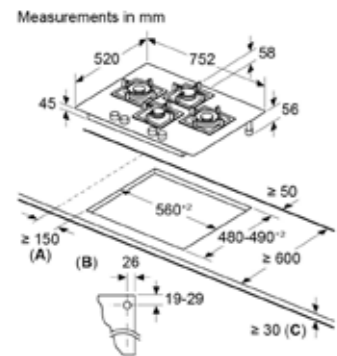

A: Min. distance from the hob cut-out to the wall
B: Position of gas connection in the cut-out
C: With fitted oven underneath possibly more; see space requirements for the oven

Model	PN17B6F20I 75*cm | True Brass 2D 4 Burners | Brass Burners
Features	• Glass gas hob • Tempered glass • Flame Failure Safety device (FFSD) • Cast Iron pan supports • Sword Knobs-Gold colour • Matt Black Heat Shields • Auto Ignition • Left - 4 kW • Back - 2.3 kW • Right - 4 kW • Front Centre - 1.7 kW
Dimensions	• Appliance Dimensions (HxWxD): 56 x 752 x 520 mm • Cut Out Dimensions (HxWxD): 56 x 752 x 520 mm • Power Cord Length: 1000 mm