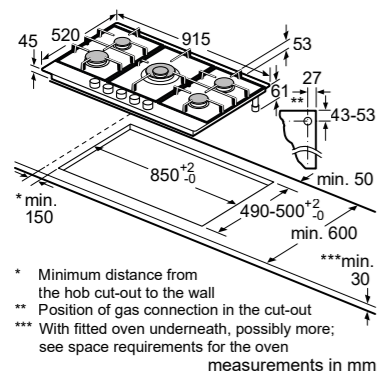

Global Pro

Model	PPQ9B6090I 90*cm | 5 Burners Glass gas hob
Features	- Aluminium burners 8 mm Black tempered Glass - Dual Flame Power Burner - Flame failure safety device (FFSD) - Cast Iron pan supports - Cylindrical knobs - Auto Ignition - Burner powers: Front left - 1 kW Front right - 1.75 kW Rear left - 1.75 kW Rear right - 3 kW Centre front - 4 kW
Dimensions	- Appliance dimensions (HxWxD): 45 x 915 x 520 mm - Cut out dimensions (HxWxD): 45 x 850-852 x 490-502 mm - Power cord length: 1000 mm

Model	PNH6B6B10I 60*cm | 4 Burners Glass gas hob
Features	- Aluminium burner 8 mm tempered Glass - Flame failure safety device (FFSD) - Enameled Steel Pan Supports - Sword knobs - Enamel Coated heat Shields - Auto Ignition - Burner powers: Front left - 1.75 kW Front right - 1 kW Rear left - 1.75 kW Rear right - 3.5 kW
Dimensions	- Appliance dimensions (HxWxD): 45 x 590 x 520 mm - Cut out dimensions (HxWxD): 45 x 560-562 x 480-492 mm - Power cord length: 1000 mm

Model	PCQ9B5090I 90*cm | 5 Burners Stainless steel gas hob
Features	- Aluminium burner - Stainless Steel with Brushed Finish - Dual Flame Power Burner - Flame failure safety device (FFSD) - Cast Iron Pan Supports - Cylindrical knobs - Auto Ignition - Burner powers: Front left - 1 kW Front right - 1.5 kW Rear left - 1.75 kW Rear right - 3 kW Centre front - 4 kW
Dimensions	- Appliance dimensions (HxWxD): 45 x 915 x 520 mm - Cut out dimensions (HxWxD): 45 x 850-852 x 490-502 mm - Power cord length: 1000 mm