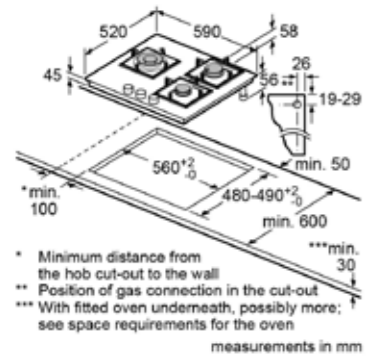

Model	PNC6B6F10I 60*cm | True Brass 2D 3 Burners | Brass Burners
Features	• Glass gas hob • Tempered glass • Flame Failure Safety device (FFSD) • Enameled pan supports • Sword Knobs • Glossy Black Heat Shields • Auto Ignition • Left Centre - 4 kW • Back Right - 2.3 kW • Front Right - 1.7 kW
Dimensions	• Appliance Dimensions (HxWxD): 56 x 590 x 520 mm • Cut Out Dimensions (HxWxD): 45 x 560-562 x 480-492 mm • Power Cord Length: 1000 mm

Model	PNH6B6B12I 60*cm | True AL 2D 4 Burners | Aluminium Burners
Features	• Glass gas hob • Tempered glass • Flame Failure Safety device (FFSD) • Enameled pan supports • Sword Knobs • Glossy Black Heat Shields • Auto Ignition • Front Left - 4 kW • Back Left - 2.3 kW • Back Right - 2.3 kW • Front Right - 1.7 kW
Dimensions	• Appliance Dimensions (HxWxD): 56 x 590 x 520 mm • Cut Out Dimensions (HxWxD): 45 x 560-562 x 480-492 mm • Power Cord Length: 1000 mm

Model	PNI7B6B10I 75*cm | True AL 2D 4 Burners | Aluminium Burners
Features	• Glass gas hob • Tempered glass • Flame Failure Safety device (FFSD) • Enameled pan supports • Sword Knobs • Glossy Black Heat Shields • Auto Ignition • Left - 4 kW • Back - 2.3 kW • Right - 4 kW • Front Centre - 1.7 kW
Dimensions	• Appliance Dimensions (HxWxD): 56 x 752 x 520 mm • Cut Out Dimensions (HxWxD): 45 x 560-562 x 480-492 mm • Power Cord Length: 1000 mm

Model	PND7B6B10I 75*cm | True AL 2D 3 Burners | Aluminium Burners
Features	• Glass gas hob • Tempered glass • Flame Failure Safety device (FFSD) • Enameled pan supports • Sword Knobs • Glossy Black Heat Shields • Auto Ignition • Front Left - 4 kW • Back Centre - 2.3 kW • Front Right - 4 kW
Dimensions	• Appliance Dimensions (HxWxD): 56 x 752 x 520 mm • Cut Out Dimensions (HxWxD): 45 x 560-562 x 480-492 mm • Power Cord Length: 1000 mm