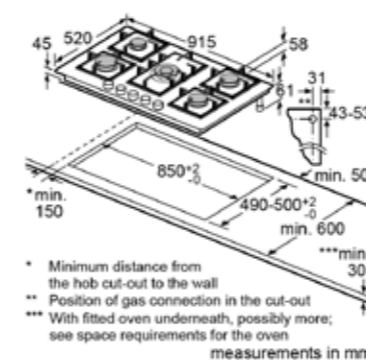

* Minimum distance from the hob cut-out to the wall
** Position of gas connection in the cut-out
*** With fitted oven underneath, possibly more; see space requirements for the oven

Model	PNV9B6F10I 90*cm | True Brass 2D 5 Burners | Brass Burners
Features	• Glass gas hob • Tempered glass • Flame Failure Safety device (FFSD) • Enameled pan supports • Sword Knobs • Glossy Black Heat Shields • Auto Ignition • Front Left - 4 kW • Back Left - 1.7 kW • Back Right - 1.7 kW • Front Right - 4 kW • Centre - 2.3 kW
Dimensions	• Appliance Dimensions (HxWxD): 56 x 915 x 520 mm • Cut Out Dimensions (HxWxD): 45 x 850-852 x 490-502 mm • Power Cord Length: 1500 mm