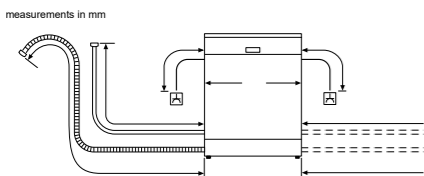

▲ socket
() values with extension kit

Model	SMI4IVS00I 13 Place settings Built-in Semi Integrated Dishwasher
Features	<ul style="list-style-type: none"> • Home Connect - IOT Enabled Remote Monitoring and Control • Integration with: Google / Alexa voice assistance, IFTTT, Fitbit/Apple/Android Smart Watch, Etc. • 3 Stage RackMatic flexible Basket • Glass Protection Technology • EcoSilence Drive • DosageAssist • AquaSensor, LoadSensor • Automatic detergent detection • Additional Top shower • New Wash Programme - Express Sparkle 65°C - Wash & dry in 60 min. • 6 Programmes: Including Intensive Kadhai 70°C • 5 Wash options: Half Load, Extra Dry, IntensiveZone, Vario Eco, Remote Start • Inbuilt Water softener • Cutlery Box - Moveable • Programme & options descriptive printing on the top of Dishwasher door • Cup shelves • Time delay: 1-24 hrs. • Downloadable Programme* • Remote Diagnostic* • Single water protection 24 hrs.
Dimensions	• Dimensions (HxWxD): 81.5 x 59.8 x 57.3 cm