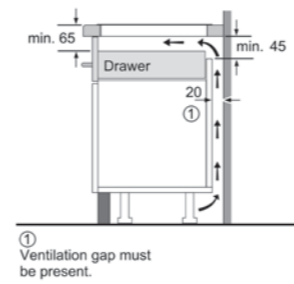

Safe to use:

With your safety in mind, our induction hobs only heat up when a pot or pan is placed on it. And heating stops immediately once you remove the pot.

Induction Hobs

Model	PIE651BB5I 60cm 4 Induction cooking zones Direct select Ceramic glass
Features	<ul style="list-style-type: none"> • Touch control-digital display • QuickStart function • 17 Power levels • Automatic pan recognition sensor • ReStart function • Digital 2 stage residual heat indicators • Boost function for all zones • Safety time-Switch-Off • ChildLock proof • Power management function
Dimensions	<ul style="list-style-type: none"> • Appliance dimensions (HxWxD): 51 x 592 x 522 mm • Cut-out niche dimensions (HxWxD): 51 x 560-560 x 490-500 mm • Power cord length: 1100 mm