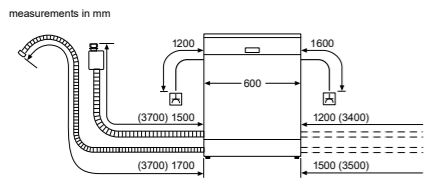

Built-in Dishwashers

▲ socket
( ) values with extension kit

Model	SMV46KX01I 14 Place settings | Built-in Fully Integrated Dishwasher
Features	• 3 Stage RackMatic flexible Basket • InfoLight - Red • Glass Protection Technology • EcoSilence Drive • DosageAssist • AquaSensor, LoadSensor • Automatic detergent detection • Additional Top shower • New wash programme - Express Sparkle 65°C - Wash & dry in 60 min. • 6 Programmes: Including Intensive 70°C • 4 Wash options: SpeedPerfect+, HygienePlus, ExtraDry, Machine Care • Inbuilt Water softener • Additional cutlery drawer • Programme & options descriptive printing on the top of Dishwasher door • Cup shelves • Time delay: 1-24 hrs. • Triple water protection 24 hrs.
Dimensions	• Dimensions (HxWxD): 81.5 x 59.8 x 55 cm