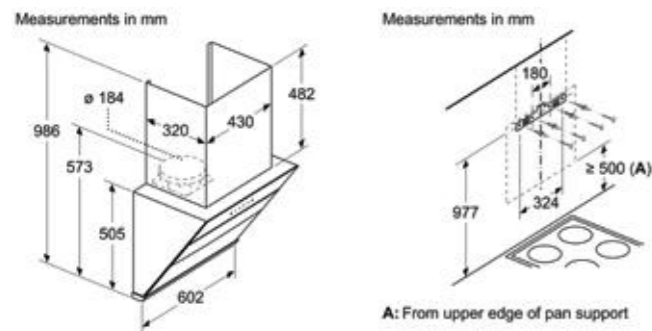

Self-Clean Chimneys

Model	DWKF68G60I
	Inclined 60°cm | Filterless Chimney | Touch Controls
Features	• 3 Fan speed + Intensive mode • Motor power: 148W motor • Smart Motor Technology for very high suction power with minimal noise • Extraction rate: 850 m³/h • Max. Noise levels: 55-68dB* • LED lamp x 2 Nos. • Black Glass • Ducted • Delayed Shut off function • Certified by CB • Warranty: 2 years comprehensive
Dimensions	• Appliance dimensions (HxWxD): 986 x 602 x 415 mm • Exhaust dimension: 184 mm • Electrical supply cord length: 1800 mm