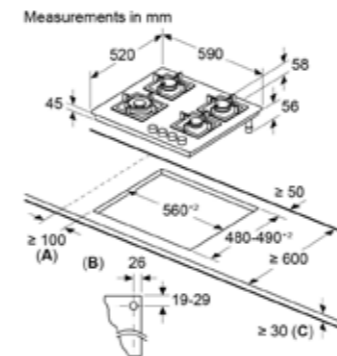

A: Min. distance from the hob cut-out to the wall
B: Position of gas connection in the cut-out
C: With fitted oven underneath possibly more; see space requirements for the oven

Model	PNH6B6F20I 60*cm | True Brass 2D 4 Burners | Brass Burners
Features	• Glass gas hob • Tempered glass • Flame Failure Safety device (FFSD) • Cast Iron pan supports • Sword Knobs-Gold colour • Matt Black Heat Shields • Auto Ignition • Front Left - 4 kW • Back Left - 2.3 kW • Back Right - 2.3 kW • Front Right - 1.7 kW
Dimensions	• Appliance Dimensions (HxWxD): 56 x 590 x 520 mm • Cut Out Dimensions (HxWxD): 45 x 560-562 x 480-492 mm • Power Cord Length: 1000 mm