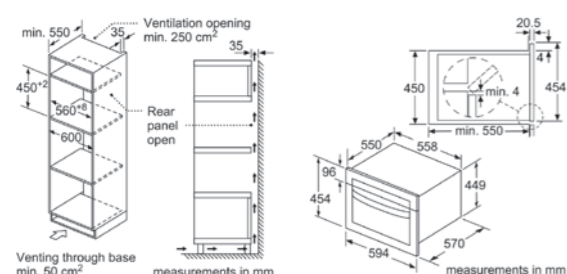

Microwaves

Model	CMA585MS01
	60 cm Built-in microwave 44 ltrs
Features	<ul style="list-style-type: none"> • 44 ltrs built in compact oven with microwave function • 5 power settings: 900W, 600W, 360W, 180W, 90W • Grill and microwave power levels: 600W, 360W, 180W, 90W combinable • 4 defrost and 3 cooking programs in microwave function, 8 programs for combination function • Max. time setting (MW): 90 min • Automatic safety switch-off • Retractable knob control • Easy installation, harmonious integration into the kitchen furniture and easy to clean • Clock type: timer • Comes with 1 - 36 cm glass turntable, 1 - grid
Dimensions	<ul style="list-style-type: none"> • Appliance Dimensions (HxWxD): 454 x 594 x 570 mm • Cut-out dimensions (HxWxD): 450-452 x 560-568 x 550 mm • Connecting cable 1800 mm • Total connected load: 3.35 kW