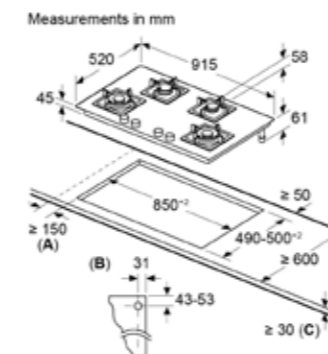

A: Min. distance from the hob cut-out to the wall
B: Position of gas connection in the cut-out
C: With fitted oven underneath possibly more; see space requirements for the oven

Model	PNF9B6F20I 90*cm | True Brass 2D 4 Burners | Brass Burners
Features	• Glass gas hob • Tempered glass • Flame Failure Safety device (FFSD) • Cast Iron pan supports • Sword Knobs-Gold colour • Matt Black Heat Shields • Auto Ignition • Front Left - 4 kW • Back Left - 2.3 kW • Back Right - 1.7 kW • Front Right - 4 kW
Dimensions	• Appliance Dimensions (HxWxD): 56 x 915 x 520 mm • Cut Out Dimensions (HxWxD): 45 x 850-852 x 490-502 mm • Power Cord Length: 1500 mm