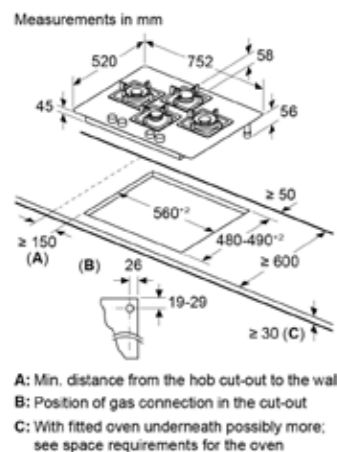

Model	PNC6B6F10I 60*cm | True Brass 2D 3 Burners | Brass Burners
Features	• Glass gas hob • Tempered glass • Flame Failure Safety device (FFSD) • Enameled pan supports • Sword Knobs • Glossy Black Heat Shields • Auto Ignition • Left Centre - 4 kW • Back Right - 2.3 kW • Front Right - 1.7 kW
Dimensions	• Appliance Dimensions (HxWxD): 56 x 590 x 520 mm • Cut Out Dimensions (HxWxD): 45 x 560-562 x 480-492 mm • Power Cord Length: 1000 mm

Model	PNH6B6B12I 60*cm | True AL 2D 4 Burners | Aluminium Burners
Features	• Glass gas hob • Tempered glass • Flame Failure Safety device (FFSD) • Enameled pan supports • Sword Knobs • Glossy Black Heat Shields • Auto Ignition • Front Left - 4 kW • Back Left - 2.3 kW • Back Right - 2.3 kW • Front Right - 1.7 kW
Dimensions	• Appliance Dimensions (HxWxD): 56 x 590 x 520 mm • Cut Out Dimensions (HxWxD): 45 x 560-562 x 480-492 mm • Power Cord Length: 1000 mm

Model	PNI7B6B10I 75*cm | True AL 2D 4 Burners | Aluminium Burners
Features	• Glass gas hob • Tempered glass • Flame Failure Safety device (FFSD) • Enameled pan supports • Sword Knobs • Glossy Black Heat Shields • Auto Ignition • Left - 4 kW • Back - 2.3 kW • Right - 4 kW • Front Centre - 1.7 kW
Dimensions	• Appliance Dimensions (HxWxD): 56 x 752 x 520 mm • Cut Out Dimensions (HxWxD): 45 x 560-562 x 480-492 mm • Power Cord Length: 1000 mm

Model	PND7B6B10I 75*cm | True AL 2D 3 Burners | Aluminium Burners
Features	• Glass gas hob • Tempered glass • Flame Failure Safety device (FFSD) • Enameled pan supports • Sword Knobs • Glossy Black Heat Shields • Auto Ignition • Front Left - 4 kW • Back Centre - 2.3 kW • Front Right - 4 kW
Dimensions	• Appliance Dimensions (HxWxD): 56 x 752 x 520 mm • Cut Out Dimensions (HxWxD): 45 x 560-562 x 480-492 mm • Power Cord Length: 1000 mm