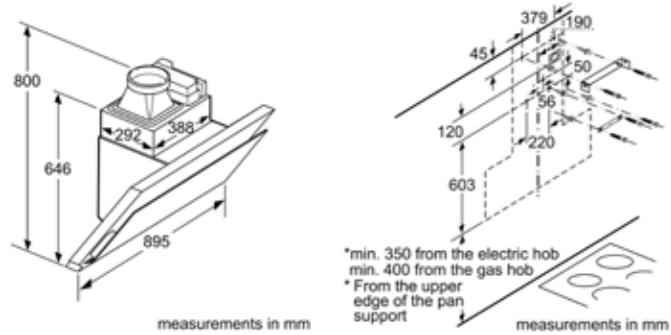

Self-Clean Chimneys

Model	DWS97BA62I
	Inclined 90°cm | Filterless Chimney | Touch Controls
Features	• 3 Fan speed • Motor power: 220W motor • Smart Motor Technology for very high suction power with minimal noise • Extraction rate: 950 m³/h • Max. Noise levels: 50-60dB* • Self-Clean technology with Self-Clean reminder function • LED lamp x 2 Nos. • Stainless Steel • Ducted • Delayed Shut off function • Certified by CCC • Warranty: 2 years comprehensive
Dimensions	• Appliance dimensions (HxWxD): 800 x 895 x 435 mm • Exhaust dimension: 160 mm • Electrical supply cord length: 1500 mm