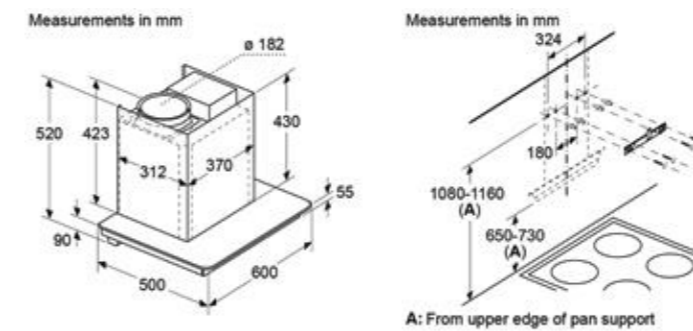

Model	DWGA68G60I
	Straight Glass 60*cm | Baffle Filters | Touch Controls
Features	• 3 fan speeds + Intensive mode • Motor power: 148W motor • Smart Motor Technology for very high suction power with minimal noise • Extraction rate: 850 m³/h • Max. Noise levels: 55-68dB* • Self-Clean technology with Self-Clean reminder function • LED lamp x 2 Nos. • Lacquered • Ducted • Delayed Shut off function • Certified by CB • Warranty: 2 Years comprehensive
Dimensions	• Appliance dimensions (HxWxD): 520 x 600 x 500 mm • Exhaust dimension: 182 mm • Electrical supply cord length: 1800 mm