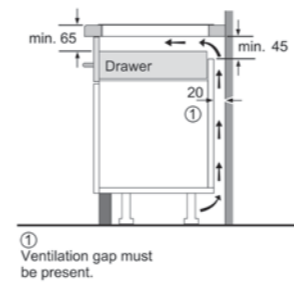

Safe to use:

With your safety in mind, our induction hobs only heat up when a pot or pan is placed on it. And heating stops immediately once you remove the pot.

Induction Hobs

Model	PIE651BB5I 60cm 4 Induction cooking zones Direct select Ceramic glass
Features	<ul style="list-style-type: none"> • Touch control-digital display • QuickStart function • 17 Power levels • Automatic pan recognition sensor • ReStart function • Digital 2 stage residual heat indicators • Boost function for all zones • Safety time-Switch-Off • ChildLock proof • Power management function
Dimensions	<ul style="list-style-type: none"> • Appliance dimensions (HxWxD): 51 x 592 x 522 mm • Cut-out niche dimensions (HxWxD): 51 x 560-560 x 490-500 mm • Power cord length: 1100 mm