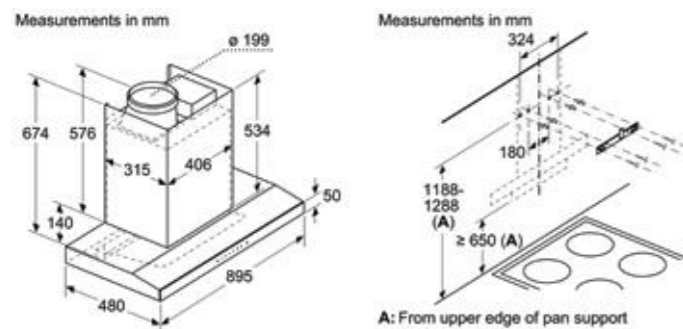

Model	DWEA98H60I
	Chamfered Glass Box 90°cm | Filterless Chimney | Touch With Gesture Control
Features	• 3 Fan speed + Intensive mode • Motor power: 148W motor • Smart Motor Technology for very high suction power with minimal noise • Extraction rate: 850 m³/h • Max. Noise levels: 57-70dB* • Self-Clean technology with Self-Clean reminder function • LED lamp x 2 Nos. • Lacquered • Ducted • Delayed Shut off function • Certified by CB • Warranty: 2 years comprehensive
Dimensions	• Appliance dimensions (HxWxD): 674 x 895 x 494 mm • Exhaust dimension: 199 mm • Electrical supply cord length: 1800 mm