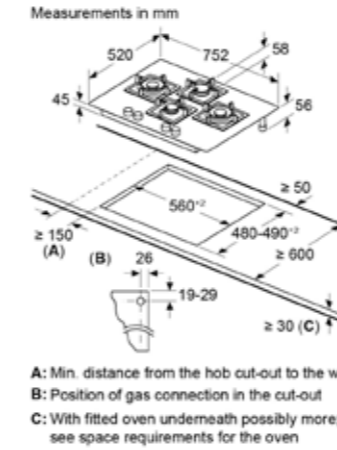

2 year Warranty

For peace of mind and stress free cooking guarantee, our hobs come with 2 years comprehensive warranty.

Model	PNV9B6G20I 90*cm True Brass 3D 5 Burners Brass Burners
Features	<ul style="list-style-type: none"> • Glass gas hob • Tempered glass • Flame Failure Safety device (FFSD) • Cast Iron pan supports • Sword Knobs-Gold colour • Matt Black Heat Shields • Auto Ignition • Front Left - 4 kW • Back Left - 1.7 kW • Back Right - 1.7 kW • Front Right - 4 kW • Centre - 2.3 kW
Dimensions	<ul style="list-style-type: none"> • Appliance Dimensions (HxWxD): 56 x 915 x 520 mm • Cut Out Dimensions (HxWxD): 45 x 850-852 x 490-502 mm • Power Cord Length: 1500 mm