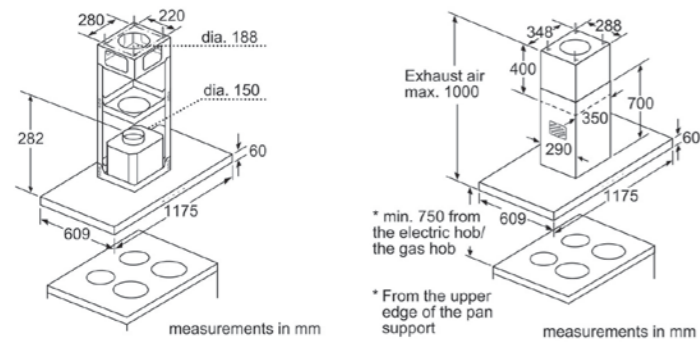

Supra Glass

Model	DIB128G50I 120*cm | Island Chimney | Touch Controls
Features	• 3 fan speeds + Intensive mode • Motor power: 350W motor • Very high suction power • Extraction rate: 950 m³/h • Max. Noise levels: 55 - 77dB • High efficient baffle filter x 4 Nos. • LED lamp x 4 Nos. • Stainless steel • Ducted or Re-circulation mode • Certified by CEE BEE / ROHS • Warranty: 2 years comprehensive 5 years on motor
Dimensions	• Appliance dimensions (HxWxD): 1000 x 1175 x 610 mm • Exhaust dimension: 150/120 mm • Electrical supply cord length: 1500 mm