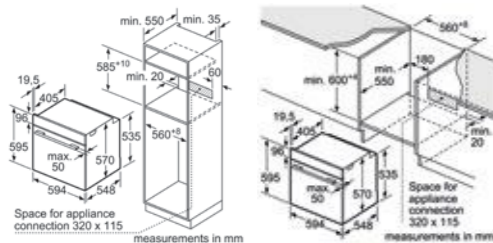

Model	HBA574BR0Z 71 ltrs | 3D HotAir | 7 heating methods
Features	• 71 ltr built-in oven • Multifunction oven with 7 heating methods: 3D HotAir, Conventional heat, HotAir grilling, Full width grill, Pizza setting, Bottom heat, Hotair gentle • Temperature range 50°C - 275°C • 3D HotAir for optimal distribution of heat on up to three levels simultaneously • Pyrolytic self-cleaning: no cleaning effort thanks to automatic self-cleaning • AutoPilot 10: every dish is a perfect success thanks to 10 preset automatic programs • Rotary knob control with LED Display • Child lock and Automatic switch off function • Electronic timer control • Comes with 1 - universal pan, 1 - combination grid
Dimensions	• Appliance dimensions (HxWxD): 595 x 594 x 548 mm • Cut-out dimensions (HxWxD): 585-595 x 560-568 x 550 mm • Connecting cable 1200 mm • Total connected load: 3.6 kW