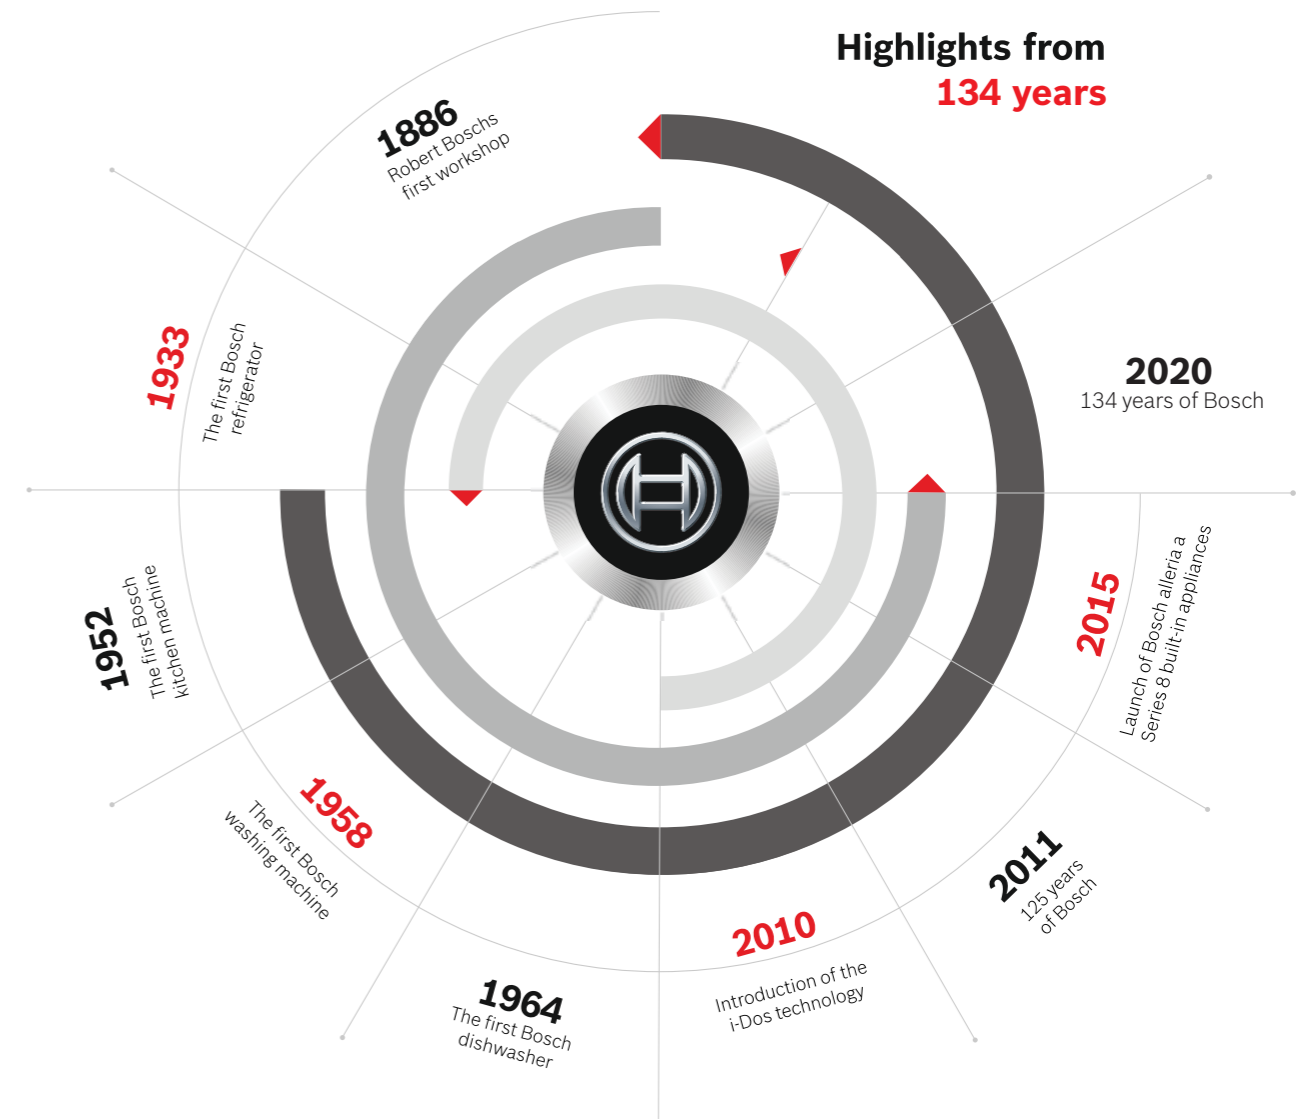

Bosch in every detail. German Engineered.

Every detail of every appliance has been carefully designed, produced and tested by our engineers to fully satisfy the highest standards in quality, performance and convenience. The result is cutting-edge technology, timeless design and remarkable ease of use, reducing the workload for you in the kitchen and consistently delivering perfect results.

“I would rather lose money than trust.”

Robert Bosch

Awards