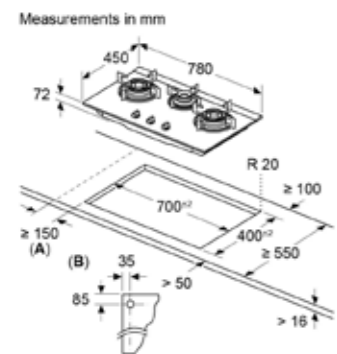

A: Min. distance from the hob cut-out to the wall
B: Position of gas connection in the cut-out
C: With fitted oven underneath possibly more; see space requirements for the oven

Model	PMD83D31NX 70*cm | True Brass 3D Wheel 3 Burners | Brass Burners
Features	• Glass gas hob • Tempered glass • Flame Failure Safety device (FFSD) • Enameled pan supports • Sword Knobs • Stainless steel heat Shields • Auto Ignition • Left - 4 kW • Centre Rear - 2 kW • Right - 4 kW
Dimensions	• Appliance Dimensions (HxWxD): 150 x 780 x 450 mm • Cut Out Dimensions (HxWxD): 80 x 700-700 x 400-400 mm • Power Cord Length: 1200 mm