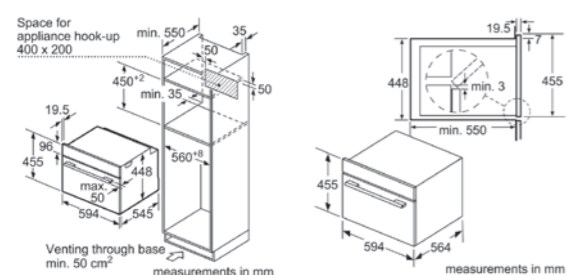

Model	COA565GS01
	60 cm | Built-in microwave | 36 ltrs
Features	• 36 ltrs built-in microwave with steam function • 5 power settings: 1000W, 600W, 360W, 180W, 90W • Grill and microwave power levels: 600W, 360W, 180W, 90W combinable • 4 defrost and 11 cooking programs, 3 different steam levels available • Max. time setting (MW): 90 min • Automatic safety switch-off • Retractable knob control • Easy installation, harmonious integration into the kitchen furniture and easy to clean • Clock type: timer
Dimensions	• Appliance Dimensions (HxWxD): 455 x 594 x 545 mm • Cut-out dimensions (HxWxD): 450-452 x 560-568 x 550 mm • Connecting cable 1500 mm • Total connected load: 3.1 kW