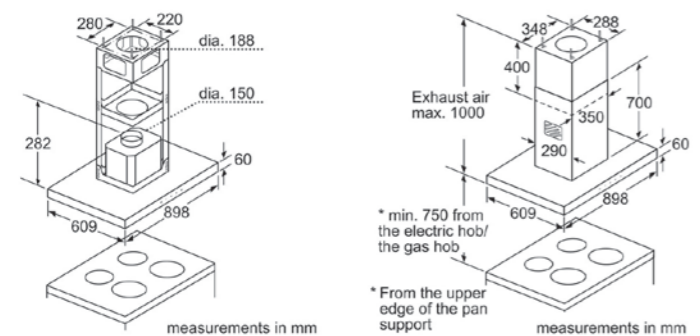

Model	DIB098G50I 90*cm | Island Chimney | Touch Controls
Features	• 3 fan speeds + Intensive mode • Motor power: 350W motor • Very high suction power • Extraction rate: 950 m³/h • Max. Noise levels: 55 - 77dB • High efficient baffle filter x 3 Nos. • LED lamp x 4 Nos. • Stainless steel • Ducted or Re-circulation mode • Certified by CEE BEE / ROHS • Warranty: 2 years comprehensive 5 years on motor
Dimensions	• Appliance dimensions (HxWxD): 1000 x 900 x 610 mm • Exhaust dimension: 150/120 mm • Electrical supply cord length: 1500 mm