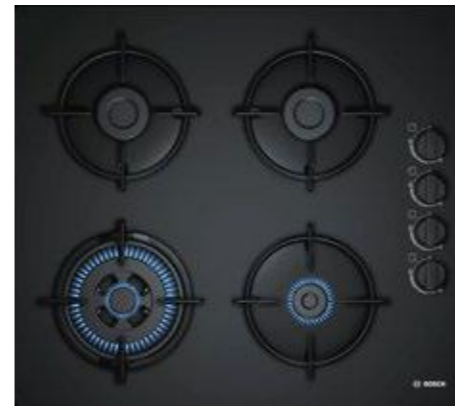

Model	PCQ9B5090I 90*cm | 5 Burners Stainless steel gas hob
Features	- Aluminium burner - Stainless Steel with Brushed Finish - Dual Flame Power Burner - Flame failure safety device (FFSD) - Cast Iron Pan Supports - Cylindrical knobs - Auto Ignition - Burner powers: Front left - 1 kW Front right - 1.5 kW Rear left - 1.75 kW Rear right - 3 kW Centre front - 4 kW
Dimensions	- Appliance dimensions (HxWxD): 45 x 915 x 520 mm - Cut out dimensions (HxWxD): 45 x 850-852 x 490-502 mm - Power cord length: 1000 mm