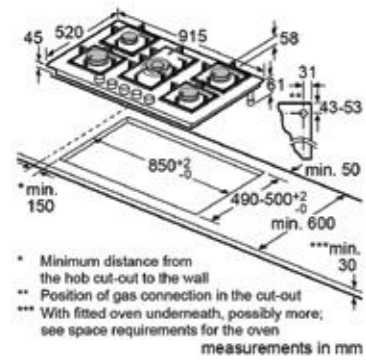

2 year Warranty

For peace of mind and stress free cooking guarantee, our hobs come with 2 years comprehensive warranty.

Model	PNV9B6G20I 90*cm True Brass 3D 5 Burners Brass Burners
Features	<ul style="list-style-type: none"> • Glass gas hob • Tempered glass • Flame Failure Safety device (FFSD) • Cast Iron pan supports • Sword Knobs-Gold colour • Matt Black Heat Shields • Auto Ignition • Front Left - 4 kW • Back Left - 1.7 kW • Back Right - 1.7 kW • Front Right - 4 kW • Centre - 2.3 kW
Dimensions	<ul style="list-style-type: none"> • Appliance Dimensions (HxWxD): 56 x 915 x 520 mm • Cut Out Dimensions (HxWxD): 45 x 850-852 x 490-502 mm • Power Cord Length: 1500 mm