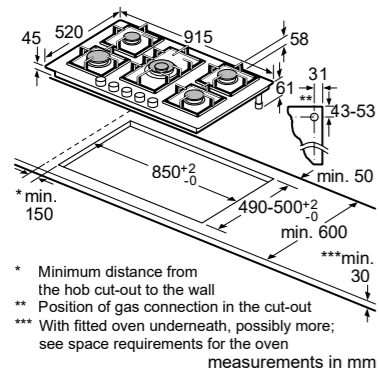

Global Pro

Model	PPQ9B6090I 90*cm | 5 Burners Glass gas hob
Features	- Aluminium burners 8 mm Black tempered Glass - Dual Flame Power Burner - Flame failure safety device (FFSD) - Cast Iron pan supports - Cylindrical knobs - Auto Ignition - Burner powers: Front left - 1 kW Front right - 1.75 kW Rear left - 1.75 kW Rear right - 3 kW Centre front - 4 kW
Dimensions	- Appliance dimensions (HxWxD): 45 x 915 x 520 mm - Cut out dimensions (HxWxD): 45 x 850-852 x 490-502 mm - Power cord length: 1000 mm

Model	PNH6B6B10I 60*cm | 4 Burners Glass gas hob
Features	- Aluminium burner 8 mm tempered Glass - Flame failure safety device (FFSD) - Enameled Steel Pan Supports - Sword knobs - Enamel Coated heat Shields - Auto Ignition - Burner powers: Front left - 1.75 kW Front right - 1 kW Rear left - 1.75 kW Rear right - 3.5 kW
Dimensions	- Appliance dimensions (HxWxD): 45 x 590 x 520 mm - Cut out dimensions (HxWxD): 45 x 560-562 x 480-492 mm - Power cord length: 1000 mm

Model	PCQ9B5090I 90*cm | 5 Burners Stainless steel gas hob
Features	- Aluminium burner - Stainless Steel with Brushed Finish - Dual Flame Power Burner - Flame failure safety device (FFSD) - Cast Iron Pan Supports - Cylindrical knobs - Auto Ignition - Burner powers: Front left - 1 kW Front right - 1.5 kW Rear left - 1.75 kW Rear right - 3 kW Centre front - 4 kW
Dimensions	- Appliance dimensions (HxWxD): 45 x 915 x 520 mm - Cut out dimensions (HxWxD): 45 x 850-852 x 490-502 mm - Power cord length: 1000 mm