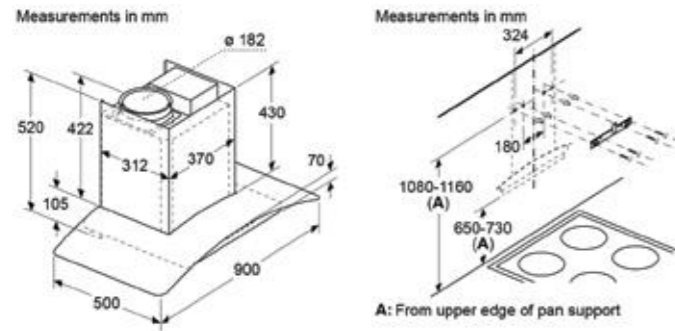

Self-Clean Chimneys

Model	DWHA98G60I
	Curve Glass 90*cm | Baffle Filters | Touch Controls
Features	• 3 fan speeds + Intensive mode • Motor power: 148W motor • Smart Motor Technology for very high suction power with minimal noise • Extraction rate: 850 m³/h • Max. Noise levels: 55-68dB* • Self-Clean technology with Self-Clean reminder function • LED lamp x 2 Nos. • Lacquered • Ducted • Delayed Shut off function • Certified by CB • Warranty: 2 Years comprehensive
Dimensions	• Appliance dimensions (HxWxD): 520 x 900 x 500 mm • Exhaust dimension: 182 mm • Electrical supply cord length: 1800 mm