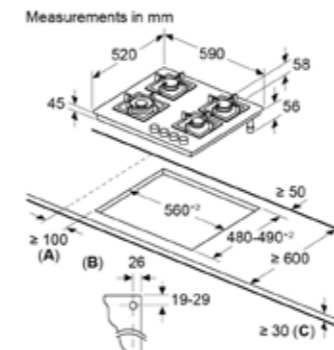

A: Min. distance from the hob cut-out to the wall
B: Position of gas connection in the cut-out
C: With fitted oven underneath possibly more; see space requirements for the oven

Model	PNH6B6F10I 60*cm | True Brass 2D 4 Burners | Brass Burners
Features	• Glass gas hob • Tempered glass • Flame Failure Safety device (FFSD) • Enameled pan supports • Sword Knobs • Glossy Black Heat Shields • Auto Ignition • Front Left - 4 kW • Back Left - 2.3 kW • Front Right - 1.7 kW • Back Right - 2.3 kW
Dimensions	• Appliance Dimensions (HxWxD): 56 x 590 x 520 mm • Cut Out Dimensions (HxWxD): 45 x 560-562 x 480-492 mm • Power Cord Length: 1000 mm