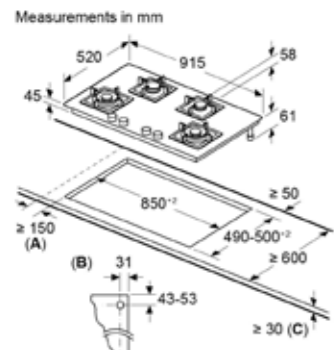

A: Min. distance from the hob cut-out to the wall
B: Position of gas connection in the cut-out
C: With fitted oven underneath possibly more; see space requirements for the oven

Model	PNF9B6F10I 90*cm | True Brass 2D 4 Burners | Brass Burners
Features	• Glass gas hob • Tempered glass • Flame Failure Safety device (FFSD) • Enameled pan supports • Sword Knobs • Glossy Black Heat Shields • Auto Ignition • Front Left - 4 kW • Back Left - 2.3 kW • Back Right - 1.7 kW • Front Right - 4 kW
Dimensions	• Appliance Dimensions (HxWxD): 56 x 915 x 520 mm • Cut Out Dimensions (HxWxD): 45 x 850-852 x 490-502 mm • Power Cord Length: 1500 mm