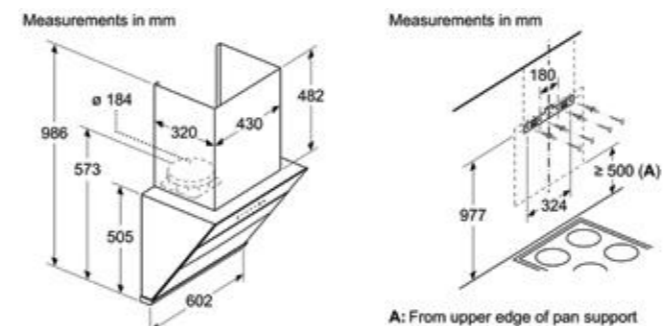

Model	DWKA68G60I
	Inclined 60°cm | Filterless Chimney | Touch Controls
Features	• 3 fan speeds + Intensive mode • Motor power: 148W motor • Smart Motor Technology for very high suction power with minimal noise • Extraction rate: 850 m³/h • Max. Noise levels: 55-68dB* • Self-Clean technology with Self-Clean reminder function • LED lamp x 2 Nos. • Black Glass • Ducted • Delayed Shut off function • Certified by CB • Warranty: 2 Years comprehensive
Dimensions	• Appliance dimensions (HxWxD): 986 x 600 x 415 mm • Exhaust dimension: 184 mm • Electrical supply cord length: 1800 mm