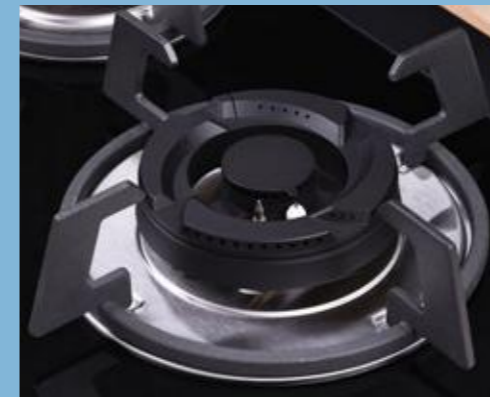

True Brass 3D Wheel

Indian Cooking can be just as demanding as it is rewarding. Our Full Brass 3d Burner crafted from Pure Brass, suits the needs of Indian cooking. As you stir and twirl, the consistent flame rises like a swirl on the well-designed wheel wok burner system.