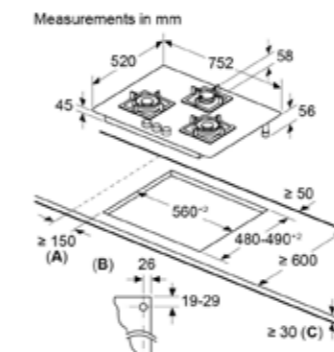

A: Min. distance from the hob cut-out to the wall
B: Position of gas connection in the cut-out
C: With fitted oven underneath possibly more; see space requirements for the oven

Model	PND7B6F10I 75*cm | True Brass 2D 3 Burners | Brass Burners
Features	• Glass gas hob • Tempered glass • Flame Failure Safety device (FFSD) • Enameled pan supports • Sword Knobs • Glossy Black Heat Shields • Auto Ignition • Front Left - 4 kW • Back Center - 2.3 kW • Front Right - 4 kW
Dimensions	• Appliance Dimensions (HxWxD): 56 x 752 x 520 mm • Cut Out Dimensions (HxWxD): 45 x 560-562 x 480-492 mm • Power Cord Length: 1000 mm