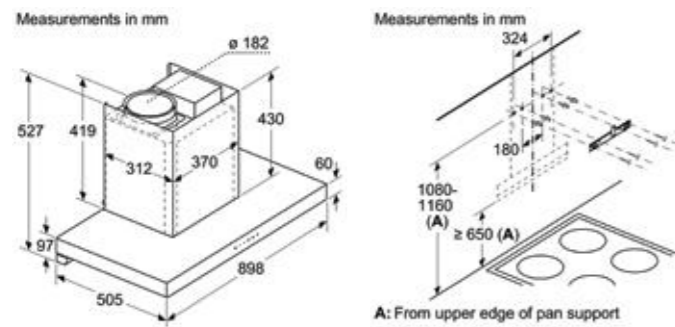

Self-Clean Chimneys

Model	DWBA98G60I
	Glass Box 90*cm | Baffle Filters | Touch Controls
Features	• 3 fan speeds + Intensive mode • Motor power: 148W motor • Smart Motor Technology for very high suction power with minimal noise • Extraction rate: 830 m³/h • Max. Noise levels: 57-70dB* • Self-Clean technology with Self-Clean reminder function • LED lamp x 2 Nos. • Lacquered • Ducted • Delayed Shut off function • Certified by CB • Warranty: 2 Years comprehensive
Dimensions	• Appliance dimensions (HxWxD): 527 x 900 x 506 mm • Exhaust dimension: 182 mm • Electrical supply cord length: 1800 mm