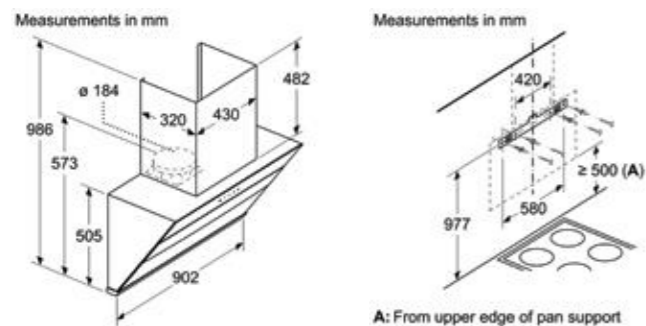

GRANDMA'S SECRETS

Cook seed and whole spices at the start

whole spices should be added at the start, cooking them 'until they release natural oils and you can smell the aromas'.

Self-Clean Chimneys

Model	DWS97BA62I
	Inclined 90°cm Filterless Chimney Touch Controls
Features	<ul style="list-style-type: none"> • 3 Fan speed • Motor power: 220W motor • Smart Motor Technology for very high suction power with minimal noise • Extraction rate: 950 m³/h • Max. Noise levels: 50-60dB* • Self-Clean technology with Self-Clean reminder function • LED lamp x 2 Nos. • Stainless Steel • Ducted • Delayed Shut off function • Certified by CCC • Warranty: 2 years comprehensive
Dimensions	<ul style="list-style-type: none"> • Appliance dimensions (HxWxD): 800 x 895 x 435 mm • Exhaust dimension: 160 mm • Electrical supply cord length: 1500 mm