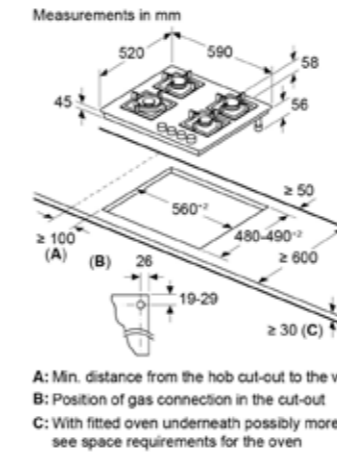

Model	PNC6B6F10I 60*cm | True Brass 2D 3 Burners | Brass Burners
Features	• Glass gas hob • Tempered glass • Flame Failure Safety device (FFSD) • Enameled pan supports • Sword Knobs • Glossy Black Heat Shields • Auto Ignition • Left Centre - 4 kW • Back Right - 2.3 kW • Front Right - 1.7 kW
Dimensions	• Appliance Dimensions (HxWxD): 56 x 590 x 520 mm • Cut Out Dimensions (HxWxD): 45 x 560-562 x 480-492 mm • Power Cord Length: 1000 mm

Model	PNH6B6B12I 60*cm | True AL 2D 4 Burners | Aluminium Burners
Features	• Glass gas hob • Tempered glass • Flame Failure Safety device (FFSD) • Enameled pan supports • Sword Knobs • Glossy Black Heat Shields • Auto Ignition • Front Left - 4 kW • Back Left - 2.3 kW • Back Right - 2.3 kW • Front Right - 1.7 kW
Dimensions	• Appliance Dimensions (HxWxD): 56 x 590 x 520 mm • Cut Out Dimensions (HxWxD): 45 x 560-562 x 480-492 mm • Power Cord Length: 1000 mm