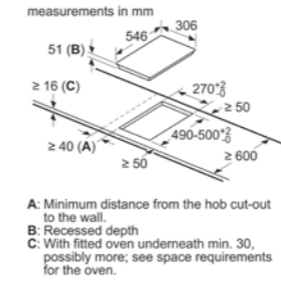

Safe to use:

With your safety in mind, our induction hobs only heat up when a pot or pan is placed on it. And heating stops immediately once you remove the pot.

Induction Hobs

Model	PIE651BB5I 60cm 4 Induction cooking zones Direct select Ceramic glass
Features	<ul style="list-style-type: none"> • Touch control-digital display • QuickStart function • 17 Power levels • Automatic pan recognition sensor • ReStart function • Digital 2 stage residual heat indicators • Boost function for all zones • Safety time-Switch-Off • ChildLock proof • Power management function
Dimensions	<ul style="list-style-type: none"> • Appliance dimensions (HxWxD): 51 x 592 x 522 mm • Cut-out niche dimensions (HxWxD): 51 x 560-560 x 490-500 mm • Power cord length: 1100 mm