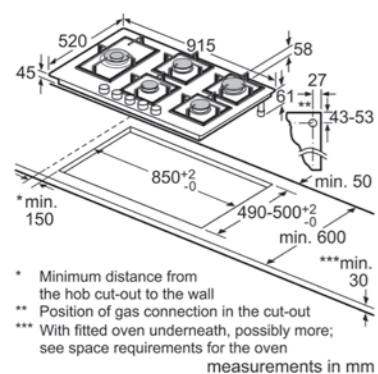

FlameSelect