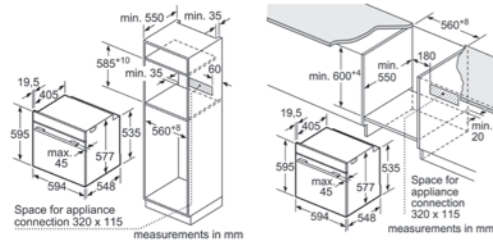

GRANDMA'S SECRETS

Take your cookies out when just the edges have hardened

If you wait for them to 'cook all the way through then they'll break your teeth!

Ovens

Model	HBG633BS1J 71 ltrs 4D HotAir 10 heating method
Features	<ul style="list-style-type: none"> • 71 ltr built-in oven • Multifunction oven with 10 heating methods: 4D HotAir, HotAir Eco, Conventional heat, Conventional heat eco, HotAir grilling, Full width grill, Half width grill, Pizza setting, Bottom heat, Defrost • Temperature range 30°C - 300°C • 4D HotAir for optimal distribution of heat on up to any level simultaneously • EcoClean direct coating on all walls and on the ceiling • Cavity with shelf support rails, Telescopic slide-out accessory • 2.5" TFT colour and text display with touch control buttons • Child lock and residual heat indicator • Temperature proposal and actual temperature display • Oven door with SoftClose, soft opening • Comes with 1 - universal pan, 1 - combination grid, 1 - enamel baking tray
Dimensions	<ul style="list-style-type: none"> • Appliance dimensions (HxWxD): 595 x 594 x 548 mm • Cut-out dimensions (HxWxD): 585-595 x 560-568 x 550 mm • Connecting cable 1200 mm • Total connected load: 2.85 kW