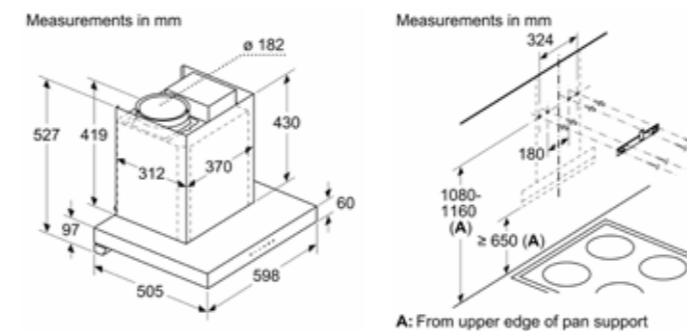

Model	DWBA68G60I
	Glass Box 60*cm | Baffle Filters | Touch Controls
Features	• 3 fan speeds + Intensive mode • Motor power: 148W motor • Smart Motor Technology for very high suction power with minimal noise • Extraction rate: 810 m³/h • Max. Noise levels: 57-70dB* • Self-Clean technology with Self-Clean reminder function • LED lamp x 2 Nos. • Lacquered • Ducted • Delayed Shut off function • Certified by CB • Warranty: 2 Years comprehensive
Dimensions	• Appliance dimensions (HxWxD): 527 x 600 x 506 mm • Exhaust dimension: 182 mm • Electrical supply cord length: 1800 mm