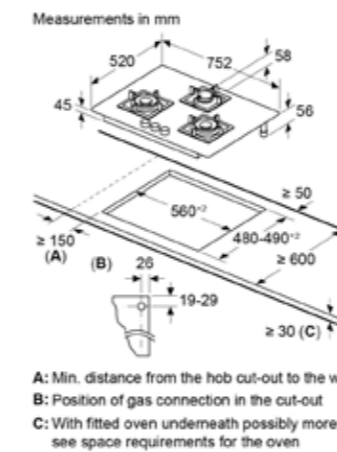

Model	PNI7B6B10I 75*cm | True AL 2D 4 Burners | Aluminium Burners
Features	• Glass gas hob • Tempered glass • Flame Failure Safety device (FFSD) • Enameled pan supports • Sword Knobs • Glossy Black Heat Shields • Auto Ignition • Left - 4 kW • Back - 2.3 kW • Right - 4 kW • Front Centre - 1.7 kW
Dimensions	• Appliance Dimensions (HxWxD): 56 x 752 x 520 mm • Cut Out Dimensions (HxWxD): 45 x 560-562 x 480-492 mm • Power Cord Length: 1000 mm