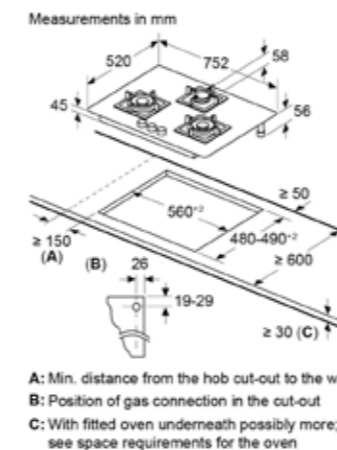

Model	PNF9B6G20I 90*cm | True Brass 3D 4 Burners | Brass Burners
Features	• Glass gas hob • Tempered glass • Flame Failure Safety device (FFSD) • Cast Iron pan supports • Sword Knobs-Gold colour • Matt Black Heat Shields • Auto Ignition • Front Left - 4 kW • Back Left - 2.3 kW • Back Right - 1.7 kW • Front Right - 4 kW
Dimensions	• Appliance Dimensions (HxWxD): 56 x 915 x 520 mm • Cut Out Dimensions (HxWxD): 45 x 850-852 x 490-502 mm • Power Cord Length: 1500 mm