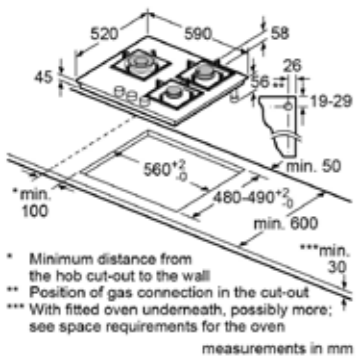

Model	PNC6B6B11I 60*cm | True AL 2D 3 Burners | Aluminium Burners
Features	• Glass gas hob • Tempered glass • Flame Failure Safety device (FFSD) • Enameled pan supports • Sword Knobs • Glossy Black Heat Shields • Auto Ignition • Centre Left - 4 kW • Back Right - 2.3 kW • Front Right - 1.7 kW
Dimensions	• Appliance Dimensions (HxWxD): 56 x 590 x 520 mm • Cut Out Dimensions (HxWxD): 45 x 560-562 x 480-492 mm • Power Cord Length: 1000 mm