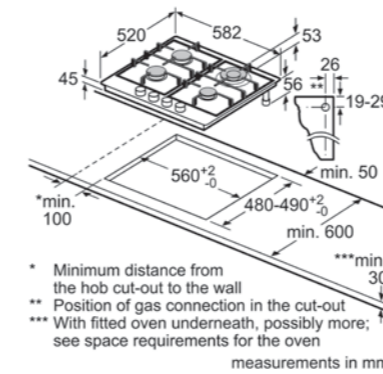

Model	PGH6B5B60I 60*cm | 4 Burners Stainless steel gas hob
Features	- Aluminium burners - Stainless steel in brushed finish - Flame failure safety device (FFSD) - Cast Iron pan supports - Sword knobs - Stainless steel heat shields - Auto Ignition - Burner powers: Front left - 1.75 kW Front right - 1 kW Rear left - 1.75 kW Rear right - 3.3 kW
Dimensions	- Appliance dimensions (HxWxD): 45 x 582 x 520 mm - Cut out dimensions (HxWxD): 45 x 560-562 x 480-492 mm - Power cord length: 1000 mm