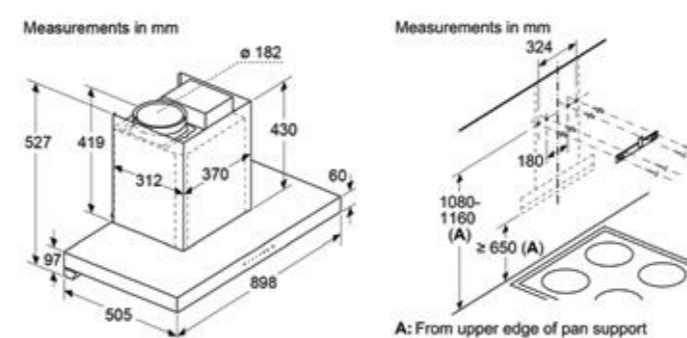

Model	DWBA98H60I
	Glass Box 90°cm | Baffle Filter | Touch With Gesture Control
Features	• 3 Fan speed + Intensive mode • Motor power: 148W motor • Smart Motor Technology for very high suction power with minimal noise • Extraction rate: 830 m³/h • Max. Noise levels: 57-70dB* • Self-Clean technology with Self-Clean reminder function • LED lamp x 2 Nos. • Lacquered • Ducted • Delayed Shut off function • Certified by CB • Warranty: 2 years comprehensive
Dimensions	• Appliance dimensions (HxWxD): 527 x 900 x 506 mm • Exhaust dimension: 182 mm • Electrical supply cord length: 1800 mm