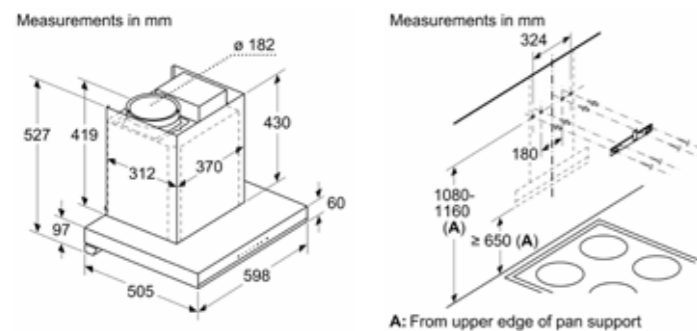

Model	DWBA68J60I
	Glass Inlay 60*cm | Baffle Filter | Touch With Gesture Control
Features	• 3 Fan speed + Intensive mode • Motor power: 148W motor • Smart Motor Technology for very high suction power with minimal noise • Extraction rate: 810 m³/h • Max. Noise levels: 57-70dB* • Self-Clean technology with Self-Clean reminder function • LED lamp x 2 Nos. • Lacquered • Ducted • Delayed Shut off function • Certified by CB • Warranty: 2 years comprehensive
Dimensions	• Appliance dimensions (HxWxD): 527 x 600 x 506 mm • Exhaust dimension: 182 mm • Electrical supply cord length: 1800 mm