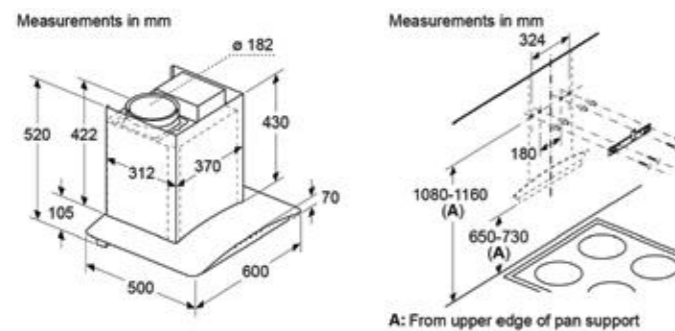

Model	DWHA68G60I
	Curve Glass 60*cm | Baffle Filter | Touch Control
Features	• 3 Fan speed + Intensive mode • Motor power: 148W motor • Smart Motor Technology for very high suction power with minimal noise • Extraction rate: 850 m³/h • Max. Noise levels: 55-68dB* • Self-Clean technology with Self-Clean reminder function • LED lamp x 2 Nos. • Lacquered • Ducted • Delayed Shut off function • Certified by CB • Warranty: 2 years comprehensive
Dimensions	• Appliance dimensions (HxWxD): 520 x 600 x 500 mm • Exhaust dimension: 182 mm • Electrical supply cord length: 1800 mm