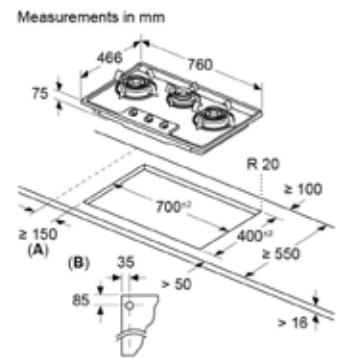

A: Min. distance from the hob cut-out to the wall
B: Position of gas connection in the cut-out
C: With fitted oven underneath possibly more; see space requirements for the oven

Model	PMD83D51NX 70*cm | True Brass 3D Wheel 3 Burners | Brass Burners
Features	• Stainless steel Gas Hob • Stainless steel • Flame Failure Safety device (FFSD) • Enameled pan supports • Sword Knobs • Stainless steel heat Shields • Auto Ignition • Left - 4 kW • Centre Rear - 2 kW • Right - 4 kW
Dimensions	• Appliance Dimensions (HxWxD): 150 x 760 x 466 mm • Cut Out Dimensions (HxWxD): 80 x 700-700 x 400-400 mm • Power Cord Length: 1200 mm