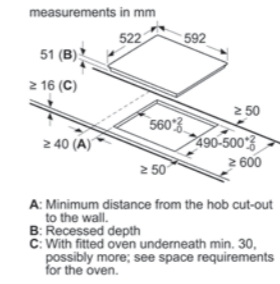

Safe to use:

With your safety in mind, our induction hobs only heat up when a pot or pan is placed on it. And heating stops immediately once you remove the pot.

Induction Hobs

Model	PIE651BB5I 60cm 4 Induction cooking zones Direct select Ceramic glass
Features	<ul style="list-style-type: none"> • Touch control-digital display • QuickStart function • 17 Power levels • Automatic pan recognition sensor • ReStart function • Digital 2 stage residual heat indicators • Boost function for all zones • Safety time-Switch-Off • ChildLock proof • Power management function
Dimensions	<ul style="list-style-type: none"> • Appliance dimensions (HxWxD): 51 x 592 x 522 mm • Cut-out niche dimensions (HxWxD): 51 x 560-560 x 490-500 mm • Power cord length: 1100 mm