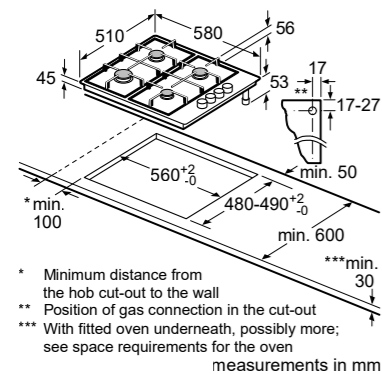

Model	PBH6C6B90I 60*cm | 4 Burners Black Enameled steel hob
Features	- Aluminium burner - Black Enameled steel - Flame failure safety device (FFSD) - Cast Iron Pan Supports - Sword knobs - Auto Ignition - Burner powers: Front left - 3.3 kW Front right - 1 kW Rear left - 1.75 kW Rear right - 1.75 kW
Dimensions	- Appliance dimensions (HxWxD): 33 x 580 x 510 mm - Cut out dimensions (HxWxD): 33 x 560-560 x 490-490 mm - Power cord length: 1000 mm