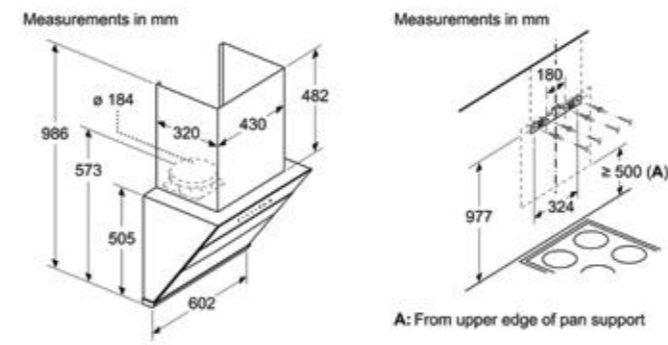

Model	DWKA68H60I
	Inclined 60°cm | Filterless Chimney | Touch With Gesture Control
Features	• 3 Fan speed + Intensive mode • Motor power: 148W motor • Smart Motor Technology for very high suction power with minimal noise • Extraction rate: 850 m³/h • Max. Noise levels: 55-68dB* • Self-Clean technology with Self-Clean reminder function • LED lamp x 2 Nos. • Black Glass • Ducted • Delayed Shut off function • Certified by CB • Warranty: 2 years comprehensive
Dimensions	• Appliance dimensions (HxWxD): 986 x 600 x 415 mm • Exhaust dimension: 184 mm • Electrical supply cord length: 1800 mm