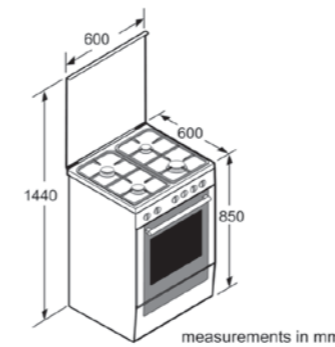

Model	BEL550MS01
	60 cm Built-in microwave 25 ltrs
Features	<ul style="list-style-type: none"> • 25 ltr built-in microwave with microwave & grill function • 5 power settings: 900W, 600W, 360W, 180W, 90W • 25 litres cavity volume (HxWxD): 208 x 328 x 369 mm • Grill function 1200 W • Door contact switch and safety switch off function • Push open door button • Clock type: timer • Easy installation, harmonious integration into the kitchen furniture and easy to clean • Comes with 1 - 31.5 cm glass turntable, 1 - grid
Dimensions	<ul style="list-style-type: none"> • Appliance dimensions (HxWxD): 382 x 594 x 388 mm • Cut-out dimensions (HxWxD): 380-382 x 560-568 x 550 mm • Connecting cable 1300 mm • Total connected load: 1.45 kW

Electric Oven

High capacity **66L** oven with a top and bottom grill function, **3D hot air** and special features to bake perfect crispy pizzas.

Plinth Drawer

Extra space for storing your utensils.

Freestanding Cooking Range

Model	HXR390I50K
	60cm Freestanding Range Cooker 66L
Features	<ul style="list-style-type: none"> • Digital display on the controls • 9 heating & combination modes • 1 Wok burner + 3 Burners (1 x 1.0 KW, 1 x 3.5 KW, 2 x 1.75 KW) • 3D hot air, Bottom heat, Conventional heat, Defrost, Full width variable broil, Hot air broiling, Hotair gentle, Pizza setting, Pre-heating • Energy efficiency class: A • Flame failure safety device and Cast iron pan supports • 2 Years comprehensive
Dimensions	<ul style="list-style-type: none"> • Appliance Dimensions (HxWxD): 850 x 600 x 600 mm