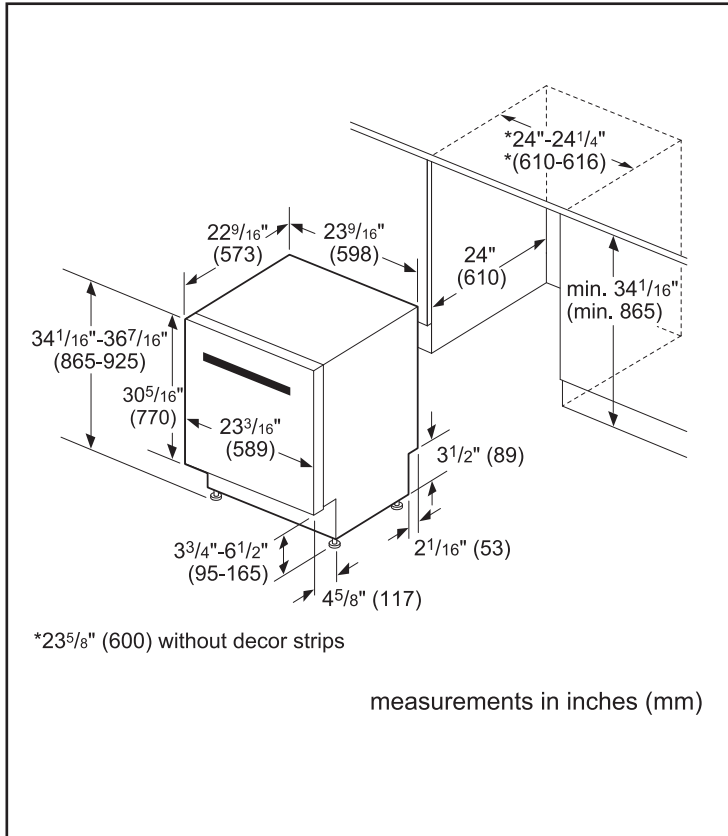

24" Recessed Handle Dishwasher

300 Series – Stainless Steel SHE53B75UC

BOSCH

Invented for life

Accessories: To purchase Bosch accessories, cleaners & parts please visit www.bosch-home.com/us/store or call 1-800-944-2904 (Mon to Fri 5 am to 6 pm PST, Sat 6 am to 3 pm PST).

Notes: All height, width and depth dimensions are shown in inches. BSH reserves the absolute and unrestricted right to change product materials and specifications, at any time, without notice. Consult the product's installation instructions for final dimensional data and other details prior to making cutout.

Warranties: Please see Use & Care manual or Bosch website for statement of limited warranty.

For more information on our entire line of products, go to www.bosch-home.com/us or call 1-800-944-2904

© BSH Home Appliances Corporation. All rights reserved. Bosch is a registered trademark of Robert Bosch GmbH.