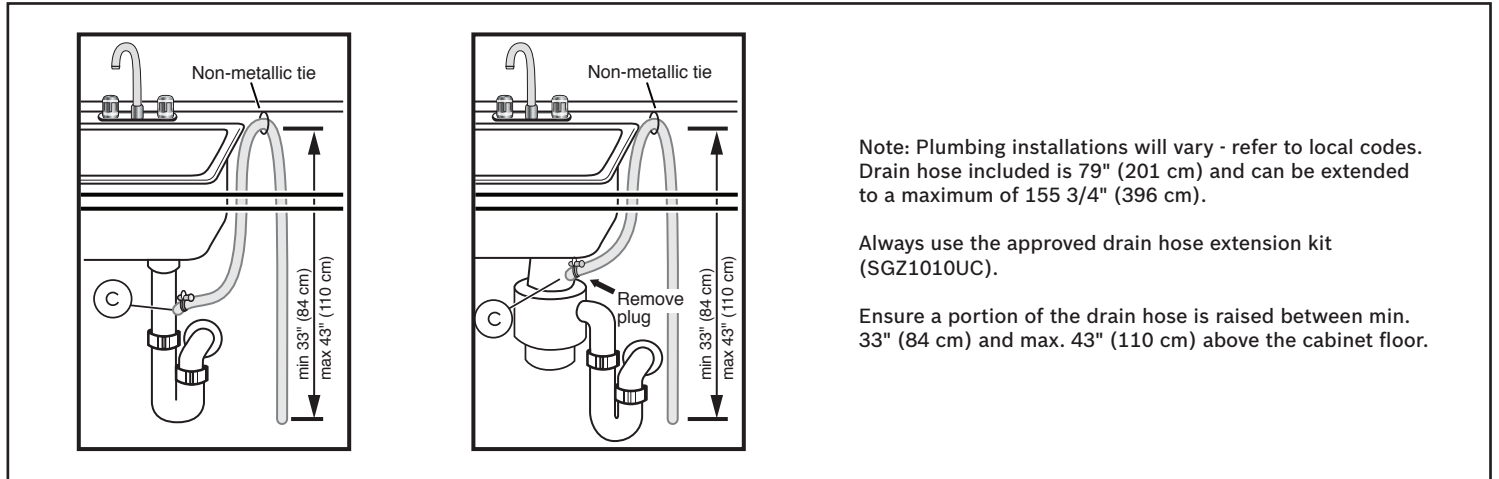

Notes: All height, width and depth dimensions are shown in inches. BSH reserves the absolute and unrestricted right to change product materials and specifications, at any time, without notice. Consult the product's installation instructions for final dimensional data and other details prior to making cutout.

24" Recessed Handle Dishwasher

300 Series – Stainless Steel SHE53B75UC

BOSCH

Invented for life

Installation Details

Accessories: To purchase Bosch accessories, cleaners & parts please visit www.bosch-home.com/us/store or call 1-800-944-2904 (Mon to Fri 5 am to 6 pm PST, Sat 6 am to 3 pm PST).