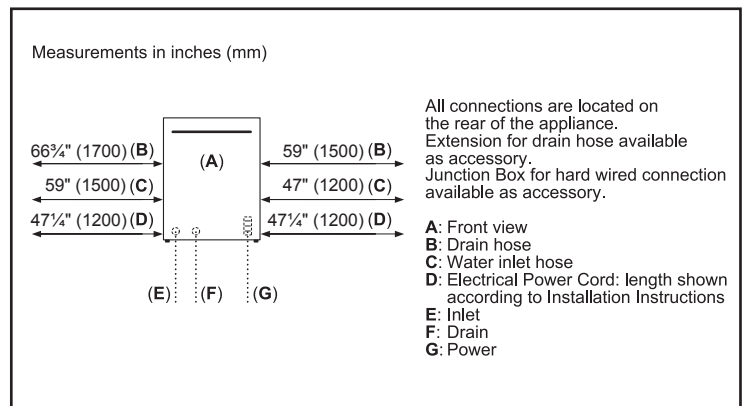

24" Recessed Handle Dishwasher

300 Series – Stainless Steel SHE53B75UC

BOSCH

Invented for life

Accessories: To purchase Bosch accessories, cleaners & parts please visit www.bosch-home.com/us/store or call 1-800-944-2904 (Mon to Fri 5 am to 6 pm PST, Sat 6 am to 3 pm PST).

Notes: All height, width and depth dimensions are shown in inches. BSH reserves the absolute and unrestricted right to change product materials and specifications, at any time, without notice. Consult the product's installation instructions for final dimensional data and other details prior to making cutout.

Warranties: Please see Use & Care manual or Bosch website for statement of limited warranty.

For more information on our entire line of products, go to www.bosch-home.com/us or call 1-800-944-2904

© BSH Home Appliances Corporation. All rights reserved. Bosch is a registered trademark of Robert Bosch GmbH.