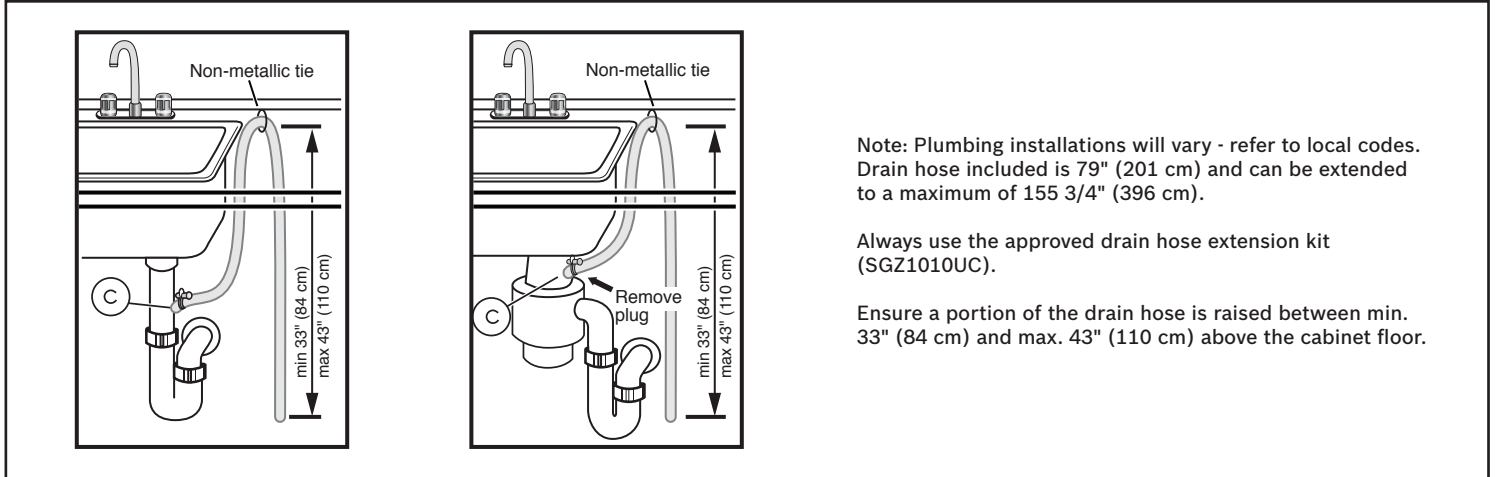

24" Custom Panel Dishwasher

800 Series – Custom Panel SHV78B73UC

BOSCH

Invented for life

Installation Details

Accessories: To purchase Bosch accessories, cleaners & parts please visit www.bosch-home.com/us/store or call 1-800-944-2904 (Mon to Fri 5 am to 6 pm PST, Sat 6 am to 3 pm PST).

Notes: All height, width and depth dimensions are shown in inches. BSH reserves the absolute and unrestricted right to change product materials and specifications, at any time, without notice. Consult the product's installation instructions for final dimensional data and other details prior to making cutout.

Warranties: Please see Use & Care manual or Bosch website for statement of limited warranty.

For more information on our entire line of products, go to www.bosch-home.com/us or call 1-800-944-2904

© BSH Home Appliances Corporation. All rights reserved. Bosch is a registered trademark of Robert Bosch GmbH.