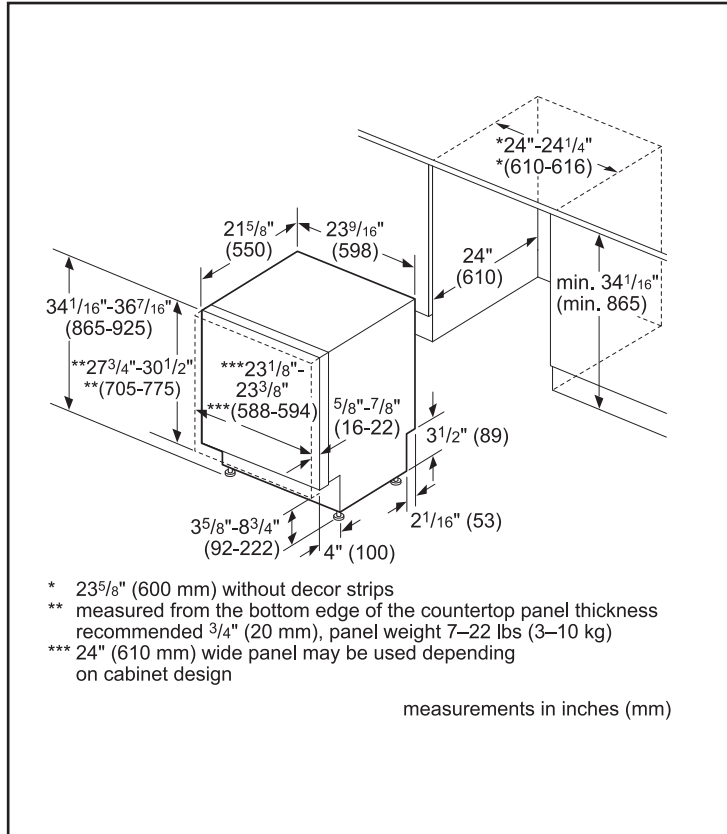

24" Custom Panel Dishwasher

800 Series – Custom Panel SHV78B73UC

BOSCH

Invented for life

Installation Details

Accessories: To purchase Bosch accessories, cleaners & parts please visit www.bosch-home.com/us/store or call 1-800-944-2904 (Mon to Fri 5 am to 6 pm PST, Sat 6 am to 3 pm PST).

Notes: All height, width and depth dimensions are shown in inches. BSH reserves the absolute and unrestricted right to change product materials and specifications, at any time, without notice. Consult the product's installation instructions for final dimensional data and other details prior to making cutout.

Warranties: Please see Use & Care manual or Bosch website for statement of limited warranty.

For more information on our entire line of products, go to www.bosch-home.com/us or call 1-800-944-2904

© BSH Home Appliances Corporation. All rights reserved. Bosch is a registered trademark of Robert Bosch GmbH.