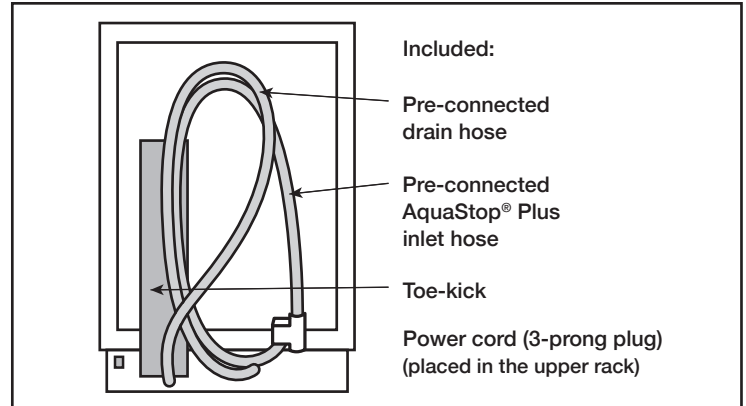

24" Custom Panel Dishwasher

800 Series – Custom Panel SHV78B73UC

BOSCH

Invented for life

Installation Details

Accessories: To purchase Bosch accessories, cleaners & parts please visit www.bosch-home.com/us/store or call 1-800-944-2904 (Mon to Fri 5 am to 6 pm PST, Sat 6 am to 3 pm PST).

Notes: All height, width and depth dimensions are shown in inches. BSH reserves the absolute and unrestricted right to change product materials and specifications, at any time, without notice. Consult the product's installation instructions for final dimensional data and other details prior to making cutout.

Warranties: Please see Use & Care manual or Bosch website for statement of limited warranty.

For more information on our entire line of products, go to www.bosch-home.com/us or call 1-800-944-2904

© BSH Home Appliances Corporation. All rights reserved. Bosch is a registered trademark of Robert Bosch GmbH.