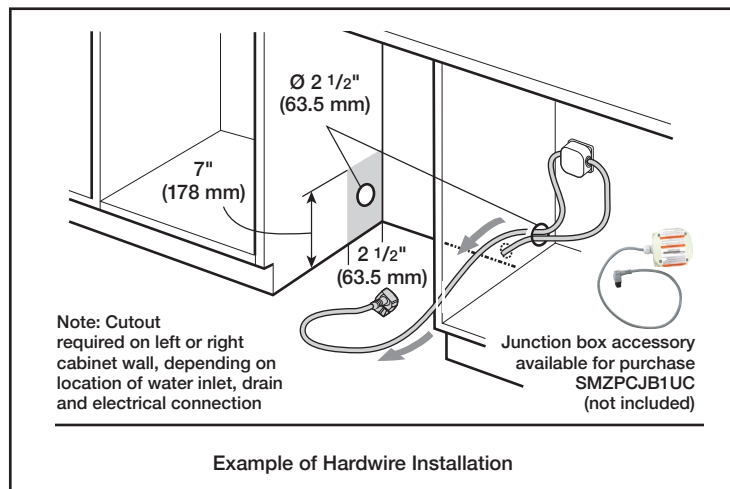

Notes: All height, width and depth dimensions are shown in inches. BSH reserves the absolute and unrestricted right to change product materials and specifications, at any time, without notice. Consult the product's installation instructions for final dimensional data and other details prior to making cutout.

24" Bar Handle Dishwasher

800 Series – Stainless Steel SHX78B75UC

BOSCH

Invented for life

Installation Details

Accessories: To purchase Bosch accessories, cleaners & parts please visit www.bosch-home.com/us/store or call 1-800-944-2904 (Mon to Fri 5 am to 6 pm PST, Sat 6 am to 3 pm PST).