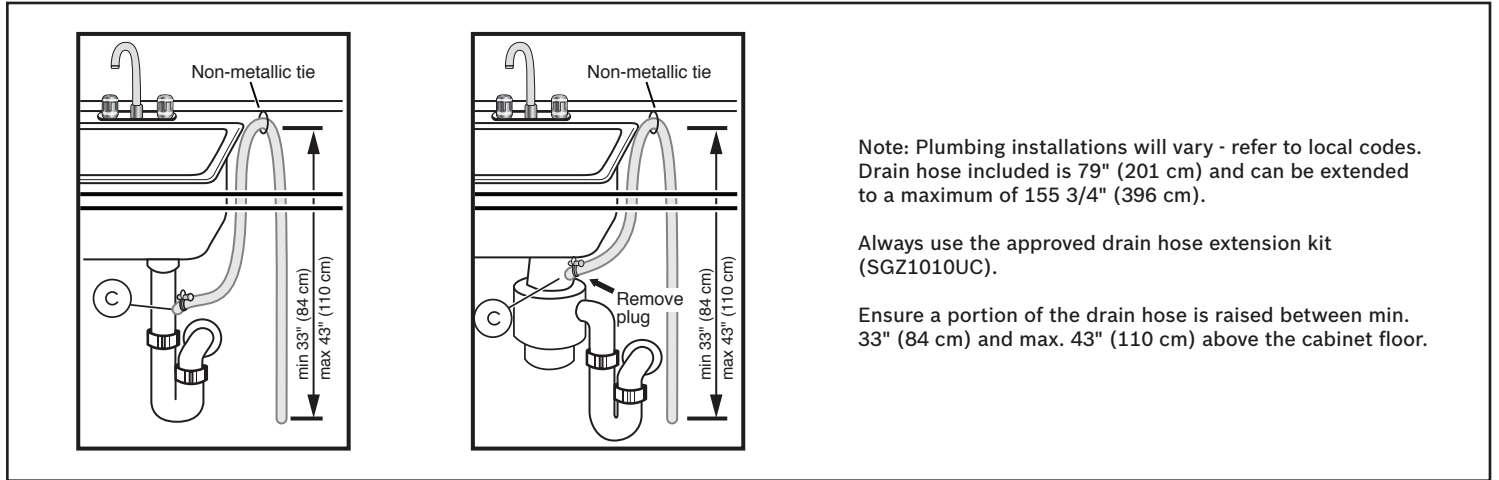

Notes: All height, width and depth dimensions are shown in inches. BSH reserves the absolute and unrestricted right to change product materials and specifications, at any time, without notice. Consult the product's installation instructions for final dimensional data and other details prior to making cutout.

24" Bar Handle Dishwasher

800 Series – Stainless Steel SHX78B75UC

BOSCH

Invented for life

Installation Details

Accessories: To purchase Bosch accessories, cleaners & parts please visit www.bosch-home.com/us/store or call 1-800-944-2904 (Mon to Fri 5 am to 6 pm PST, Sat 6 am to 3 pm PST).