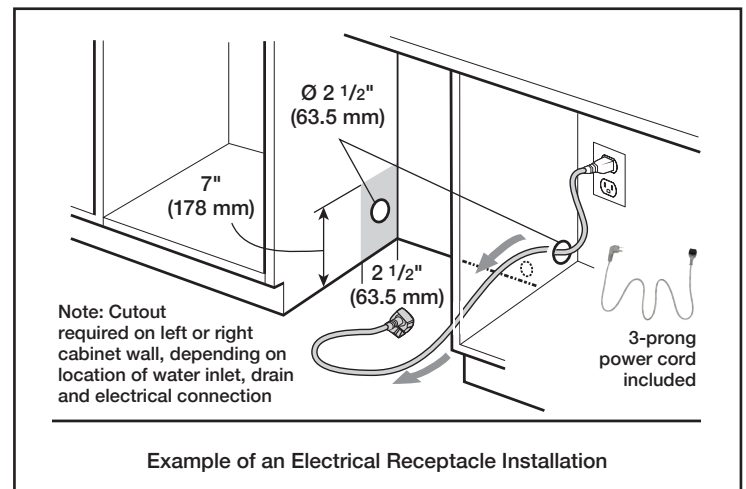

Notes: All height, width and depth dimensions are shown in inches. BSH reserves the absolute and unrestricted right to change product materials and specifications, at any time, without notice. Consult the product's installation instructions for final dimensional data and other details prior to making cutout.

24" Bar Handle Dishwasher

800 Series – Stainless Steel SHX78B75UC

BOSCH

Invented for life

Installation Details

Accessories: To purchase Bosch accessories, cleaners & parts please visit www.bosch-home.com/us/store or call 1-800-944-2904 (Mon to Fri 5 am to 6 pm PST, Sat 6 am to 3 pm PST).