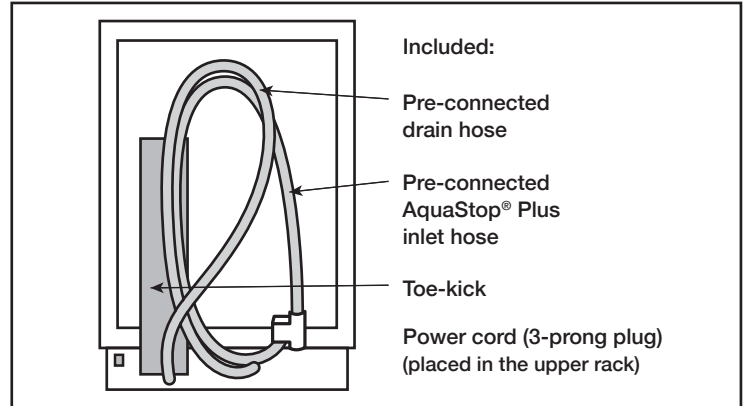

Notes: All height, width and depth dimensions are shown in inches. BSH reserves the absolute and unrestricted right to change product materials and specifications, at any time, without notice. Consult the product's installation instructions for final dimensional data and other details prior to making cutout.

24" Bar Handle Dishwasher

800 Series – Stainless Steel SHX78B75UC

BOSCH

Invented for life

Installation Details

Accessories: To purchase Bosch accessories, cleaners & parts please visit www.bosch-home.com/us/store or call 1-800-944-2904 (Mon to Fri 5 am to 6 pm PST, Sat 6 am to 3 pm PST).