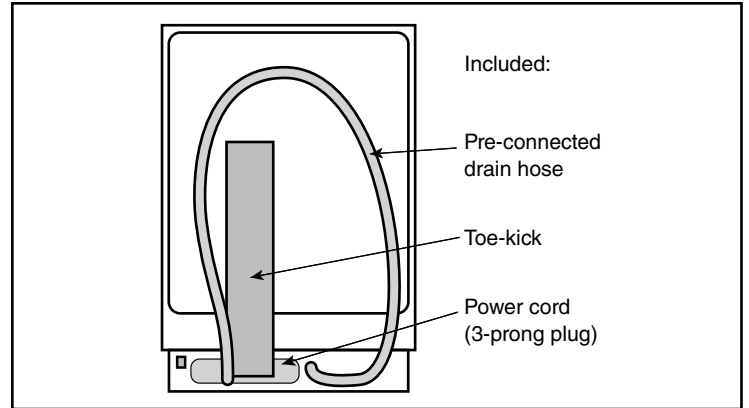

24" Pocket Handle Dishwasher

800 Series – Stainless Steel SHP78CP5N

Installation Details

Accessories: To purchase Bosch accessories, cleaners & parts please visit www.bosch-home.com/us/store or call 1-800-944-2904 (Mon to Fri 5 am to 6 pm PST, Sat 6 am to 3 pm PST).

Notes: All height, width and depth dimensions are shown in inches. BSH reserves the absolute and unrestricted right to change product materials and specifications, at any time, without notice. Consult the product's installation instructions for final dimensional data and other details prior to making cutout.

Warranties: Please see Use & Care manual or Bosch website for statement of limited warranty.

For more information on our entire line of products, go to www.bosch-home.com/us or call 1-800-944-2904

© BSH Home Appliances Corporation. All rights reserved. Bosch is a registered trademark of Robert Bosch GmbH.