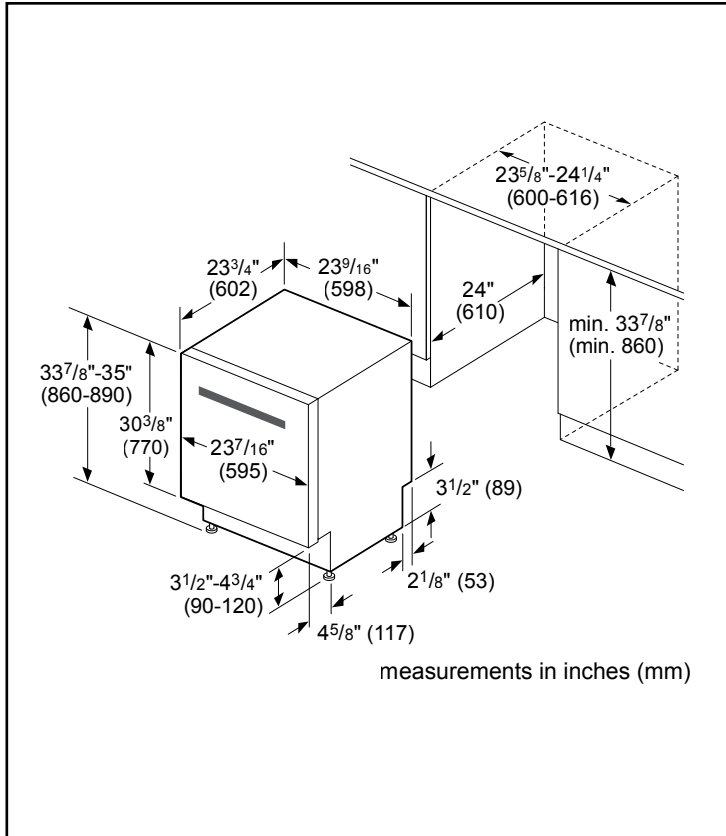

24" Pocket Handle Dishwasher

800 Series – Stainless Steel SHP78CP5N

Installation Details

Accessories: To purchase Bosch accessories, cleaners & parts please visit www.bosch-home.com/us/store or call 1-800-944-2904 (Mon to Fri 5 am to 6 pm PST, Sat 6 am to 3 pm PST).

Notes: All height, width and depth dimensions are shown in inches. BSH reserves the absolute and unrestricted right to change product materials and specifications, at any time, without notice. Consult the product's installation instructions for final dimensional data and other details prior to making cutout.

Warranties: Please see Use & Care manual or Bosch website for statement of limited warranty.

For more information on our entire line of products, go to www.bosch-home.com/us or call 1-800-944-2904

© BSH Home Appliances Corporation. All rights reserved. Bosch is a registered trademark of Robert Bosch GmbH.