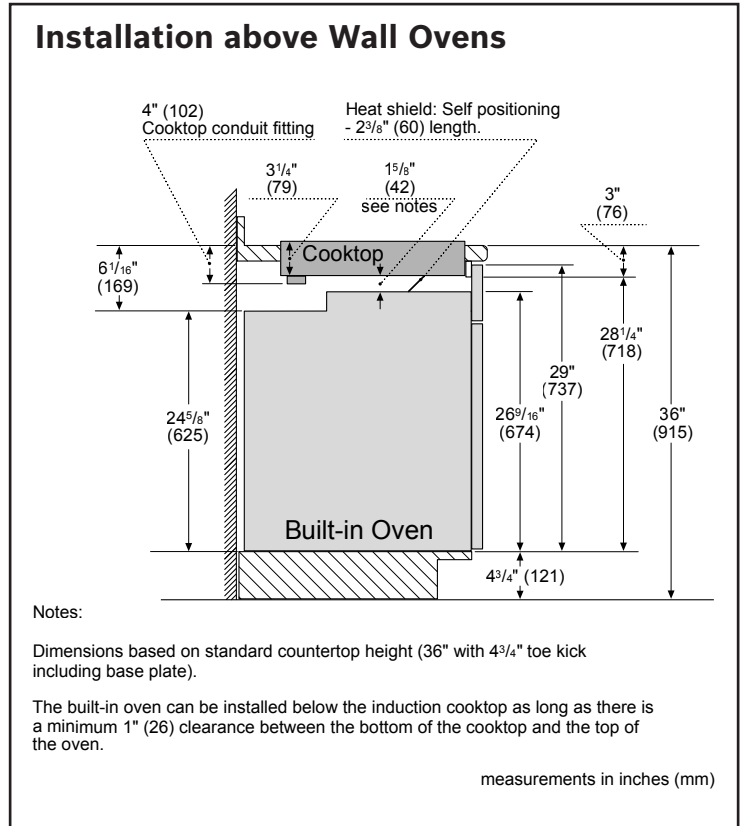

Dimensions & Weight

Overall appliance dimensions (HxWxD)	4 1/8" x 37" x 21 1/4"
Required cutout size (HxWxD)	4 1/8" x 34 7/8" x 20"
Minimum distance from counter front	2 1/4"
Minimum distance from rear wall	2"
Net weight	53 lbs

36" Induction Cooktop

800 Series – Black with Stainless Steel Frame NIT8660SUC

BOSCH

Invented for life

Installation Details

Accessories: To purchase Bosch accessories, cleaners & parts please visit www.bosch-home.com/us/store or call 1-800-944-2904 (Mon to Fri 5 am to 6 pm PST, Sat 6 am to 3 pm PST).

Notes: All height, width and depth dimensions are shown in inches. BSH reserves the absolute and unrestricted right to change product materials and specifications, at any time, without notice. Consult the product's installation instructions for final dimensional data and other details prior to making cutout.