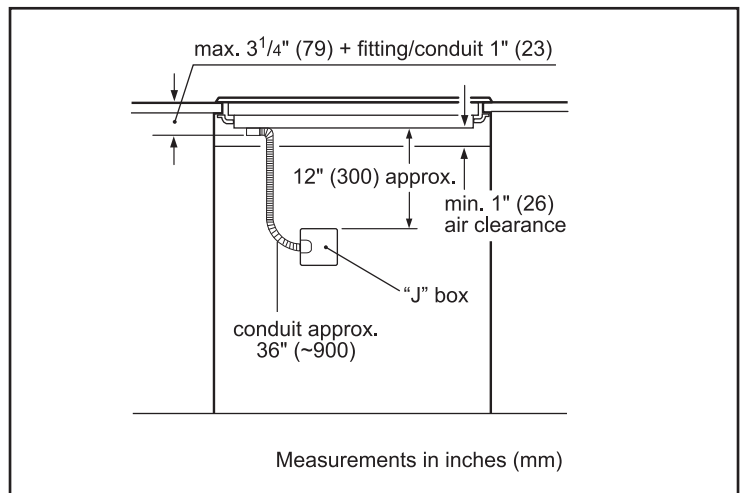

36" Induction Cooktop

800 Series – Black with Stainless Steel Frame NIT8660SUC

BOSCH

Invented for life

Installation Details

Accessories: To purchase Bosch accessories, cleaners & parts please visit www.bosch-home.com/us/store or call 1-800-944-2904 (Mon to Fri 5 am to 6 pm PST, Sat 6 am to 3 pm PST).

Notes: All height, width and depth dimensions are shown in inches. BSH reserves the absolute and unrestricted right to change product materials and specifications, at any time, without notice. Consult the product's installation instructions for final dimensional data and other details prior to making cutout.

Warranties: Please see Use & Care manual or Bosch website for statement of limited warranty.

For more information on our entire line of products, go to www.bosch-home.com/us or call 1-800-944-2904

© BSH Home Appliances Corporation. All rights reserved. Bosch is a registered trademark of Robert Bosch GmbH.