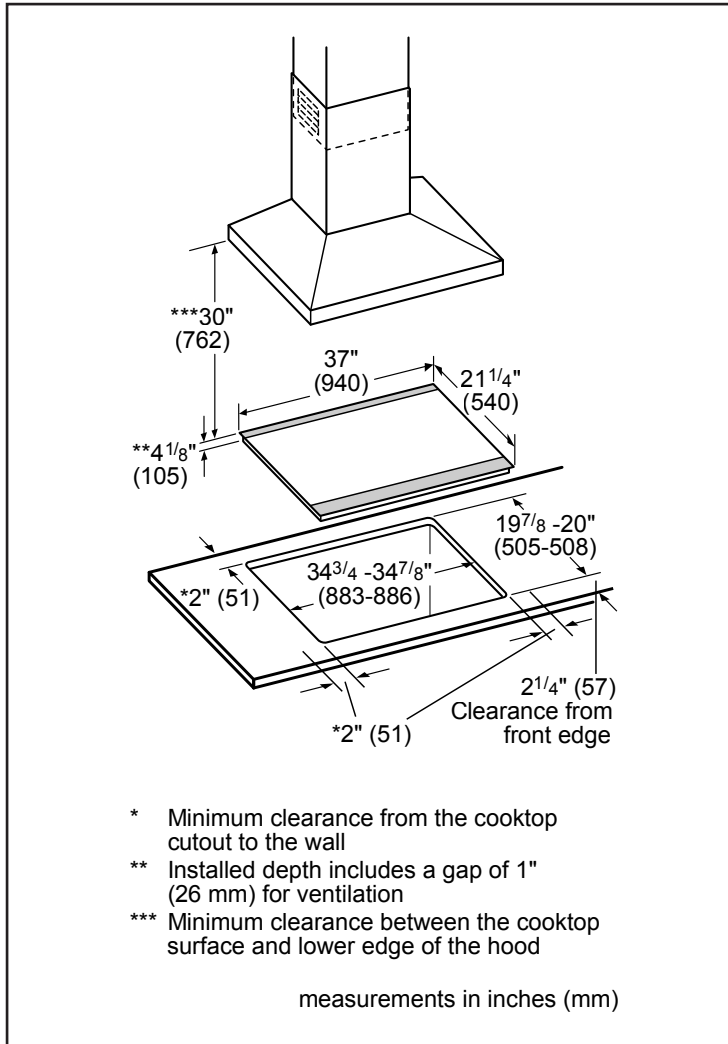

36" Induction Cooktop

800 Series – Black with Stainless Steel Frame NIT8660SUC

BOSCH

Invented for life

Installation Details

Accessories: To purchase Bosch accessories, cleaners & parts please visit www.bosch-home.com/us/store or call 1-800-944-2904 (Mon to Fri 5 am to 6 pm PST, Sat 6 am to 3 pm PST).

Notes: All height, width and depth dimensions are shown in inches. BSH reserves the absolute and unrestricted right to change product materials and specifications, at any time, without notice. Consult the product's installation instructions for final dimensional data and other details prior to making cutout.

Warranties: Please see Use & Care manual or Bosch website for statement of limited warranty.

For more information on our entire line of products, go to www.bosch-home.com/us or call 1-800-944-2904

© BSH Home Appliances Corporation. All rights reserved. Bosch is a registered trademark of Robert Bosch GmbH.