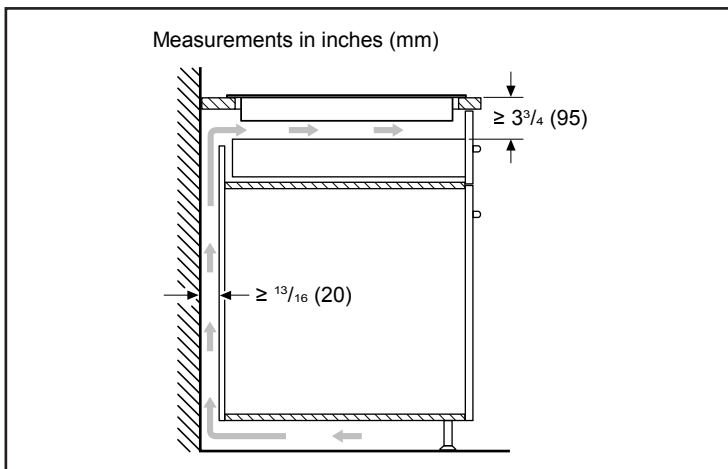

36" Induction Cooktop

800 Series – Black with Stainless Steel Frame NIT8660SUC

BOSCH

Invented for life

Installation Details

Accessories: To purchase Bosch accessories, cleaners & parts please visit www.bosch-home.com/us/store or call 1-800-944-2904 (Mon to Fri 5 am to 6 pm PST, Sat 6 am to 3 pm PST).

Notes: All height, width and depth dimensions are shown in inches. BSH reserves the absolute and unrestricted right to change product materials and specifications, at any time, without notice. Consult the product's installation instructions for final dimensional data and other details prior to making cutout.

Warranties: Please see Use & Care manual or Bosch website for statement of limited warranty.

For more information on our entire line of products, go to www.bosch-home.com/us or call 1-800-944-2904

© BSH Home Appliances Corporation. All rights reserved. Bosch is a registered trademark of Robert Bosch GmbH.