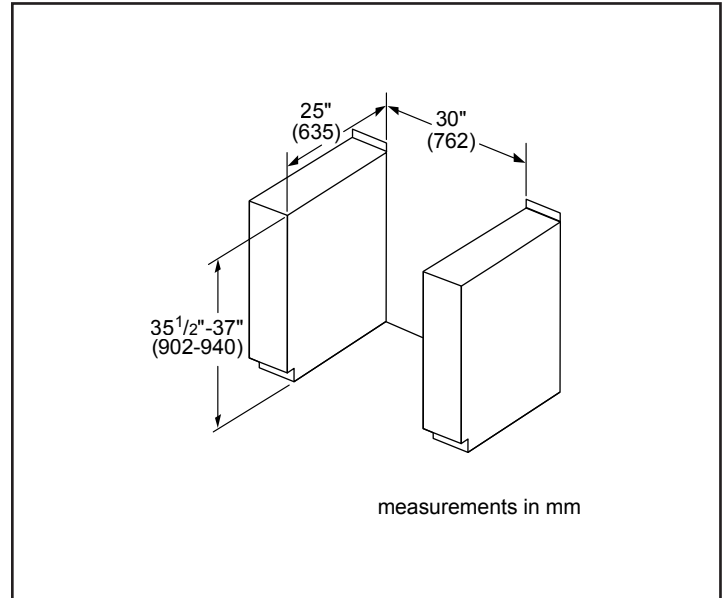

30" Induction Slide-in Range

800 Series – Black Stainless Steel HII8047U

Installation Details

Accessories: To purchase Bosch accessories, cleaners & parts please visit www.bosch-home.com/us/store or call 1-800-944-2904 (Mon to Fri 5 am to 6 pm PST, Sat 6 am to 3 pm PST).

Notes: All height, width and depth dimensions are shown in inches. BSH reserves the absolute and unrestricted right to change product materials and specifications, at any time, without notice. Consult the product's installation instructions for final dimensional data and other details prior to making cutout.

Warranties: Please see Use & Care manual or Bosch website for statement of limited warranty.

For more information on our entire line of products, go to www.bosch-home.com/us or call 1-800-944-2904

© BSH Home Appliances Corporation. All rights reserved. Bosch is a registered trademark of Robert Bosch GmbH.