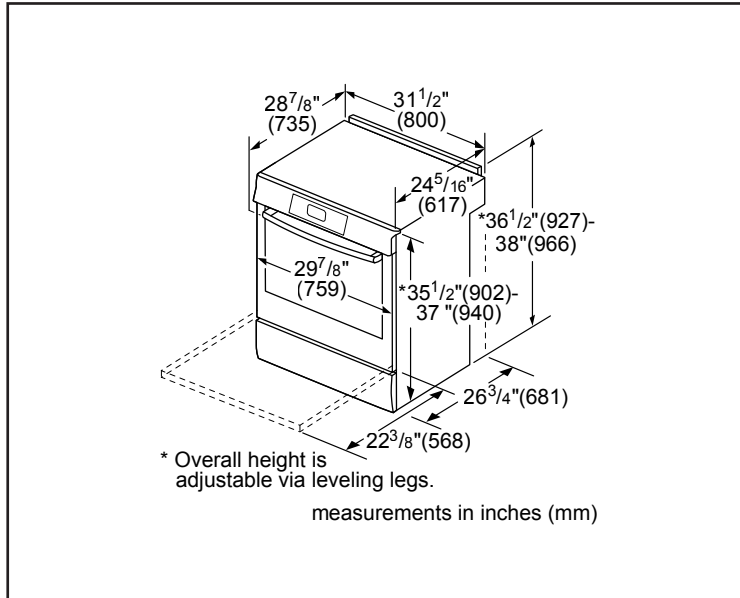

30" Induction Slide-in Range

800 Series – Black Stainless Steel HII8047U

Installation Details

Accessories: To purchase Bosch accessories, cleaners & parts please visit www.bosch-home.com/us/store or call 1-800-944-2904 (Mon to Fri 5 am to 6 pm PST, Sat 6 am to 3 pm PST).

Notes: All height, width and depth dimensions are shown in inches. BSH reserves the absolute and unrestricted right to change product materials and specifications, at any time, without notice. Consult the product's installation instructions for final dimensional data and other details prior to making cutout.

Warranties: Please see Use & Care manual or Bosch website for statement of limited warranty.

For more information on our entire line of products, go to www.bosch-home.com/us or call 1-800-944-2904

© BSH Home Appliances Corporation. All rights reserved. Bosch is a registered trademark of Robert Bosch GmbH.