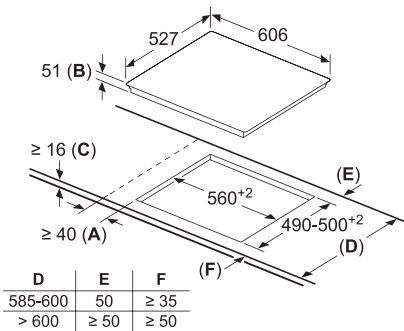

BOSCH

Invented for life