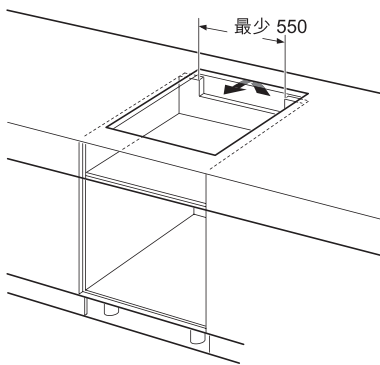

BOSCH

Invented for life