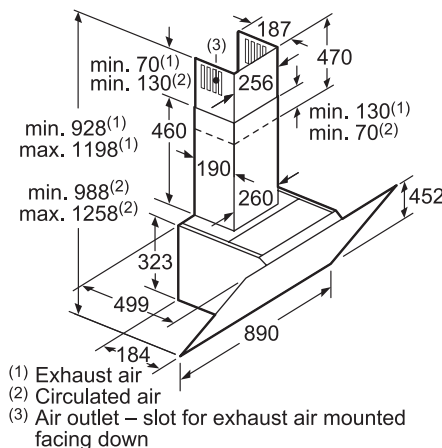

BOSCH

Invented for life

(1) Position of socket

Note the maximum thickness of the back panel.

DWK98JQ66 (Volcanic Black) (Available in Q1 2022) \$19,800 90cm inclined hood - colorglass	
Performance	<ul style="list-style-type: none"> Suitable for exhaust or re-circulated air operation 3 speeds plus 2 power boost settings EcoSilence Drive™ technology
Functions	<ul style="list-style-type: none"> Electronic TouchControl with LED lightline 2 x 3W LED lighting SoftLight dimmer function
Features	<ul style="list-style-type: none"> PerfectAir sensor enables fully automatic ventilation PowerBoost function quickly ensures optimal kitchen air quality Easy-to-clean interior makes cleaning easy Automatically switches back from power boost to normal setting Automatically runs on for 10 minutes Saturation indicator for metal and charcoal filter
Design	<ul style="list-style-type: none"> Inclined wall-mounted design Equipped with black chimney Chimless recirculation* * Optional accessory required RimVentilation
Technical information	<ul style="list-style-type: none"> Extraction capacity: 836m³/h (EN 61591) 120 or 150mm diameter pipe Total connected load: 0.166kW (13A) Appliances dimensions (H x W x D): 928-1,198 (452*) x 890 x 499 mm * Chimless recirculation
Supplied accessory	<ul style="list-style-type: none"> 2 dishwasher-safe metal filters
Optional accessories	<ul style="list-style-type: none"> Recirculation Kit (regenerative*, without chimney) (DWZ0AKOR0: \$3,800) Recirculation Kit (regenerative*, with chimney) (DWZ0AKOS0: \$3,800) <p>* Maximum 10 years lifespan: the regenerative filter (optional accessory) can be regenerated up to 30 times, regeneration should be carried out in an oven at 200°C every 4 months with normal daily use of approximately 1 hour.</p>
Country of origin	<ul style="list-style-type: none"> Germany

Appliance in circulated air mode without duct
Circulated air set required

Measurements in mm