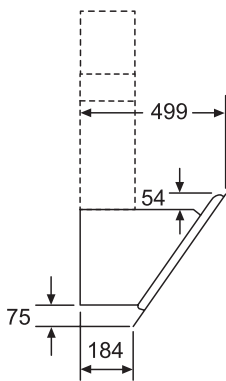

BOSCH

Invented for life

(1) Position of socket

Note the maximum thickness of the back panel.

DWK98JQ66 (Volcanic Black) (Available in Q1 2022) \$19,800 90cm inclined hood - colorglass	
Performance	<ul style="list-style-type: none"> Suitable for exhaust or re-circulated air operation 3 speeds plus 2 power boost settings EcoSilence Drive™ technology
Functions	<ul style="list-style-type: none"> Electronic TouchControl with LED lightline 2 x 3W LED lighting SoftLight dimmer function
Features	<ul style="list-style-type: none"> PerfectAir sensor enables fully automatic ventilation PowerBoost function quickly ensures optimal kitchen air quality Easy-to-clean interior makes cleaning easy Automatically switches back from power boost to normal setting Automatically runs on for 10 minutes Saturation indicator for metal and charcoal filter
Design	<ul style="list-style-type: none"> Inclined wall-mounted design Equipped with black chimney Chimless recirculation* * Optional accessory required RimVentilation
Technical information	<ul style="list-style-type: none"> Extraction capacity: 836m³/h (EN 61591) 120 or 150mm diameter pipe Total connected load: 0.166kW (13A) Appliances dimensions (H x W x D): 928-1,198 (452*) x 890 x 499 mm * Chimless recirculation
Supplied accessory	<ul style="list-style-type: none"> 2 dishwasher-safe metal filters
Optional accessories	<ul style="list-style-type: none"> Recirculation Kit (regenerative*, without chimney) (DWZ0AKOR0: \$3,800) Recirculation Kit (regenerative*, with chimney) (DWZ0AKOS0: \$3,800) <p>* Maximum 10 years lifespan: the regenerative filter (optional accessory) can be regenerated up to 30 times, regeneration should be carried out in an oven at 200°C every 4 months with normal daily use of approximately 1 hour.</p>
Country of origin	<ul style="list-style-type: none"> Germany

Appliance in circulated air mode without duct
Circulated air set required

Measurements in mm