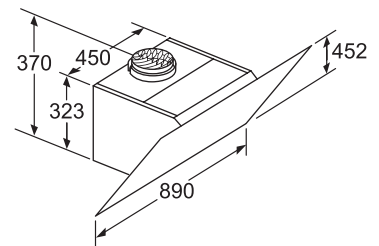

BOSCH

Invented for life

(1) Position of socket

Note the maximum thickness of the back panel.

DWK98JQ66 (Volcanic Black) (Available in Q1 2022) \$19,800 90cm inclined hood - colorglass	
Performance	<ul style="list-style-type: none"> Suitable for exhaust or re-circulated air operation 3 speeds plus 2 power boost settings EcoSilence Drive™ technology
Functions	<ul style="list-style-type: none"> Electronic TouchControl with LED lightline 2 x 3W LED lighting SoftLight dimmer function
Features	<ul style="list-style-type: none"> PerfectAir sensor enables fully automatic ventilation PowerBoost function quickly ensures optimal kitchen air quality Easy-to-clean interior makes cleaning easy Automatically switches back from power boost to normal setting Automatically runs on for 10 minutes Saturation indicator for metal and charcoal filter
Design	<ul style="list-style-type: none"> Inclined wall-mounted design Equipped with black chimney Chimless recirculation* * Optional accessory required RimVentilation
Technical information	<ul style="list-style-type: none"> Extraction capacity: 836m³/h (EN 61591) 120 or 150mm diameter pipe Total connected load: 0.166kW (13A) Appliances dimensions (H x W x D): 928-1,198 (452*) x 890 x 499 mm * Chimless recirculation
Supplied accessory	<ul style="list-style-type: none"> 2 dishwasher-safe metal filters
Optional accessories	<ul style="list-style-type: none"> Recirculation Kit (regenerative*, without chimney) (DWZ0AKOR0: \$3,800) Recirculation Kit (regenerative*, with chimney) (DWZ0AKOS0: \$3,800) <p>* Maximum 10 years lifespan: the regenerative filter (optional accessory) can be regenerated up to 30 times, regeneration should be carried out in an oven at 200°C every 4 months with normal daily use of approximately 1 hour.</p>
Country of origin	<ul style="list-style-type: none"> Germany

Appliance in circulated air mode without duct
Circulated air set required

Measurements in mm