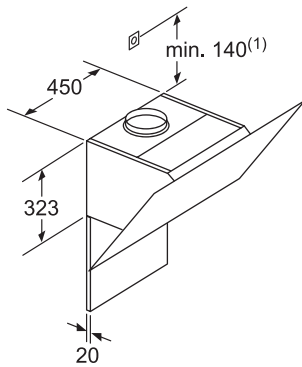

BOSCH

Invented for life

(1) Position of socket

Note the maximum thickness of the back panel.

DWK98JQ66 (Volcanic Black) (Available in Q1 2022) \$19,800 90cm inclined hood - colorglass	
Performance	<ul style="list-style-type: none"> Suitable for exhaust or re-circulated air operation 3 speeds plus 2 power boost settings EcoSilence Drive™ technology
Functions	<ul style="list-style-type: none"> Electronic TouchControl with LED lightline 2 x 3W LED lighting SoftLight dimmer function
Features	<ul style="list-style-type: none"> PerfectAir sensor enables fully automatic ventilation PowerBoost function quickly ensures optimal kitchen air quality Easy-to-clean interior makes cleaning easy Automatically switches back from power boost to normal setting Automatically runs on for 10 minutes Saturation indicator for metal and charcoal filter
Design	<ul style="list-style-type: none"> Inclined wall-mounted design Equipped with black chimney Chimless recirculation* * Optional accessory required RimVentilation
Technical information	<ul style="list-style-type: none"> Extraction capacity: 836m³/h (EN 61591) 120 or 150mm diameter pipe Total connected load: 0.166kW (13A) Appliances dimensions (H x W x D): 928-1,198 (452*) x 890 x 499 mm * Chimless recirculation
Supplied accessory	<ul style="list-style-type: none"> 2 dishwasher-safe metal filters
Optional accessories	<ul style="list-style-type: none"> Recirculation Kit (regenerative*, without chimney) (DWZ0AKOR0: \$3,800) Recirculation Kit (regenerative*, with chimney) (DWZ0AKOS0: \$3,800) <p>* Maximum 10 years lifespan: the regenerative filter (optional accessory) can be regenerated up to 30 times, regeneration should be carried out in an oven at 200°C every 4 months with normal daily use of approximately 1 hour.</p>
Country of origin	<ul style="list-style-type: none"> Germany

Appliance in circulated air mode without duct
Circulated air set required

Measurements in mm