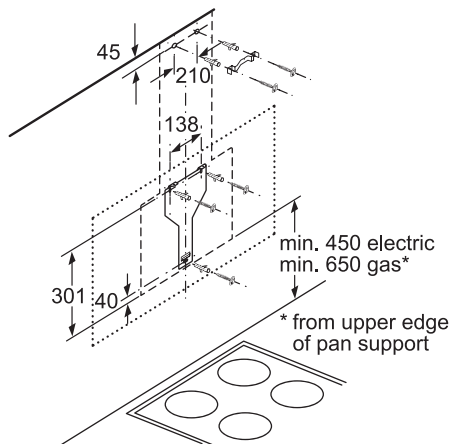

BOSCH

Invented for life

(1) Position of socket

Note the maximum thickness of the back panel.

DWK98JQ66 (Volcanic Black) (Available in Q1 2022) \$19,800 90cm inclined hood - colorglass	
Performance	<ul style="list-style-type: none"> Suitable for exhaust or re-circulated air operation 3 speeds plus 2 power boost settings EcoSilence Drive™ technology
Functions	<ul style="list-style-type: none"> Electronic TouchControl with LED lightline 2 x 3W LED lighting SoftLight dimmer function
Features	<ul style="list-style-type: none"> PerfectAir sensor enables fully automatic ventilation PowerBoost function quickly ensures optimal kitchen air quality Easy-to-clean interior makes cleaning easy Automatically switches back from power boost to normal setting Automatically runs on for 10 minutes Saturation indicator for metal and charcoal filter
Design	<ul style="list-style-type: none"> Inclined wall-mounted design Equipped with black chimney Chimless recirculation* * Optional accessory required RimVentilation
Technical information	<ul style="list-style-type: none"> Extraction capacity: 836m³/h (EN 61591) 120 or 150mm diameter pipe Total connected load: 0.166kW (13A) Appliances dimensions (H x W x D): 928-1,198 (452*) x 890 x 499 mm * Chimless recirculation
Supplied accessory	<ul style="list-style-type: none"> 2 dishwasher-safe metal filters
Optional accessories	<ul style="list-style-type: none"> Recirculation Kit (regenerative*, without chimney) (DWZ0AKOR0: \$3,800) Recirculation Kit (regenerative*, with chimney) (DWZ0AKOS0: \$3,800) <p>* Maximum 10 years lifespan: the regenerative filter (optional accessory) can be regenerated up to 30 times, regeneration should be carried out in an oven at 200°C every 4 months with normal daily use of approximately 1 hour.</p>
Country of origin	<ul style="list-style-type: none"> Germany

Appliance in circulated air mode without duct
Circulated air set required

Measurements in mm