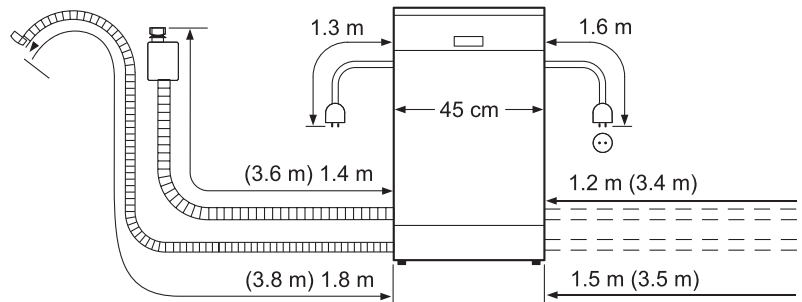

BOSCH

Invented for life

SPV4XM28E		\$15,800
45cm fully-integrated dishwasher		
Programmes	<ul style="list-style-type: none"> Intensive Wash 70°C Auto Wash 45°C – 65°C Eco Wash 50°C 1 Hour Wash 65°C Night Wash 50°C Pre Rinse/Favourite 	
Function	<ul style="list-style-type: none"> Machine Care programme VarioSpeed Plus™ Intensive Zone ExtraDry 	
Technology	<ul style="list-style-type: none"> AquaSensor Heat exchanger AquaStop DosageAssist Red InfoLight projection on floor during operation 	
Control	<ul style="list-style-type: none"> 1-24 hours delay start time 	
Design	<ul style="list-style-type: none"> DuoPower double spray arms 3-level height adjustable top basket VarioFlex Drawer VarioFlex Plus basket Stainless steel cavity Full flexibility of door panel at your choice (not included accessory) 	
Technical information	<ul style="list-style-type: none"> 10 place settings Consumption rates (Eco Wash 50°C programme) <ul style="list-style-type: none"> - Water: 9.5L - Electricity: 0.83kWh Noise level: 46dB Total connected load: 2.4kW (13A) Dimensions (H x W x D): <ul style="list-style-type: none"> - Appliance: 815-875 x 448 x 550 mm 	
Country of origin	<ul style="list-style-type: none"> Poland 	

() values with extension kit

* 99.999% reduction on Escherichia coli, Staphylococcus aureus in Eco 50°C program, HKTEC2003825401 (date 10/20) issued by SGS Hong Kong Limited.

Measurements in mm