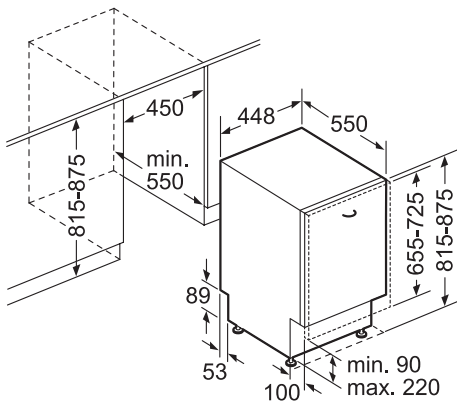

BOSCH

Invented for life

SPV4XM28E		\$15,800
45cm fully-integrated dishwasher		
Programmes	<ul style="list-style-type: none"> Intensive Wash 70°C Auto Wash 45°C – 65°C Eco Wash 50°C 1 Hour Wash 65°C Night Wash 50°C Pre Rinse/Favourite 	
Function	<ul style="list-style-type: none"> Machine Care programme VarioSpeed Plus™ Intensive Zone ExtraDry 	
Technology	<ul style="list-style-type: none"> AquaSensor Heat exchanger AquaStop DosageAssist Red InfoLight projection on floor during operation 	
Control	<ul style="list-style-type: none"> 1-24 hours delay start time 	
Design	<ul style="list-style-type: none"> DuoPower double spray arms 3-level height adjustable top basket VarioFlex Drawer VarioFlex Plus basket Stainless steel cavity Full flexibility of door panel at your choice (not included accessory) 	
Technical information	<ul style="list-style-type: none"> 10 place settings Consumption rates (Eco Wash 50°C programme) <ul style="list-style-type: none"> - Water: 9.5L - Electricity: 0.83kWh Noise level: 46dB Total connected load: 2.4kW (13A) Dimensions (H x W x D): <ul style="list-style-type: none"> - Appliance: 815-875 x 448 x 550 mm 	
Country of origin	<ul style="list-style-type: none"> Poland 	