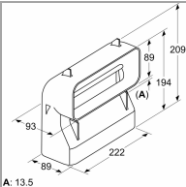

Vertical bend "S" (Small) 60 cm worktop

Bosch: HEZ9VDSB4