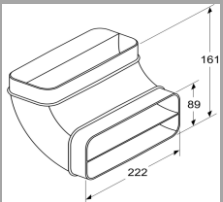

## Vertical bend "L" (Large) 70 cm worktop

Bosch: HEZ9VDSB2