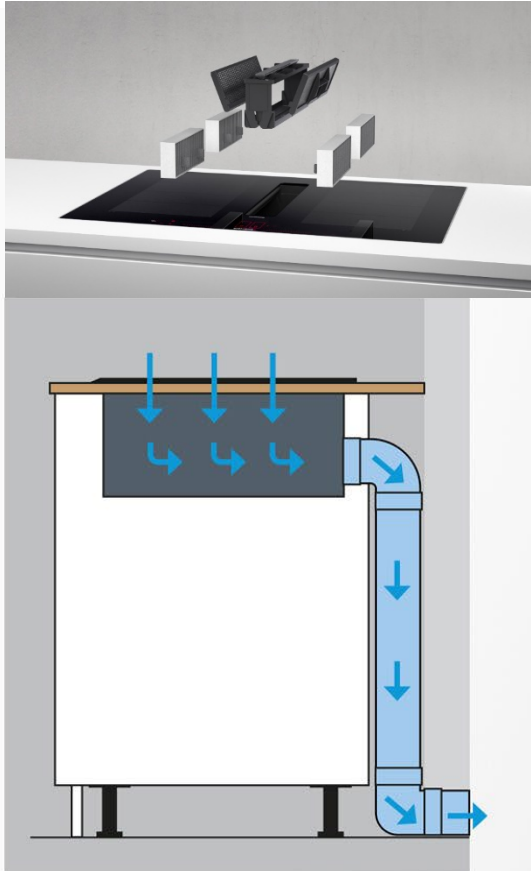

Worktop depth 60 – 65 – 70 cm?

- Vertical bend "S" (60 cm worktop)**
HEZ9VDSB4 
- Vertical bend "M" (65 cm worktop)**
HEZ9VDSB3 
- Vertical bend "L" (70 cm worktop)**
HEZ9VDSB2 
- Connector sleeve**
HEZ9VDSS1 
- Straight duct 1 000 mm**
HEZ9VDSM2 
- Connector sleeve**
HEZ9VDSS1 
- Vertical bend "L"**
HEZ9VDSB2 