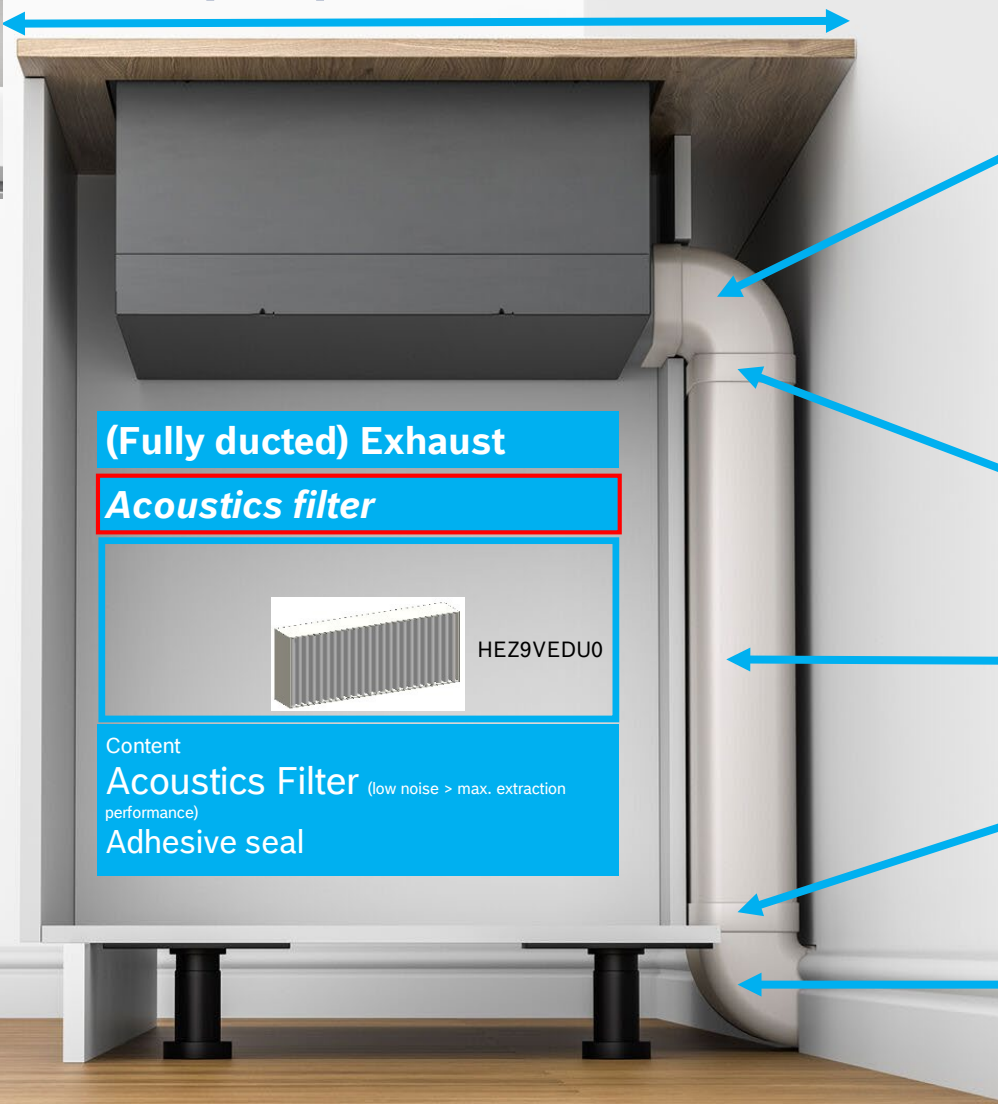

Worktop depth 60 – 65 – 70 cm?

- Vertical bend "S" (60 cm worktop)**
HEZ9VDSB4 
- Vertical bend "M" (65 cm worktop)**
HEZ9VDSB3 
- Vertical bend "L" (70 cm worktop)**
HEZ9VDSB2 
- Connector sleeve**
HEZ9VDSS1 
- Straight duct 1 000 mm**
HEZ9VDSM2 
- Connector sleeve**
HEZ9VDSS1 
- Vertical bend "L"**
HEZ9VDSB2 