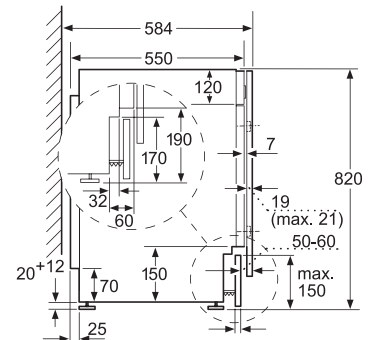

- Washing capacity: 7kg, Drying capacity: 4kg
- Spin speed selection from 600-1400 rpm
- HK energy label 1
- HK water label 1
- Total connected load: 2.2kW (10A)
- Dimensions (H x W x D): 820 x 595 x 584 mm
- Metal door hinge on the left

Country of origin

- Italy

Z detail

Measurements in mm