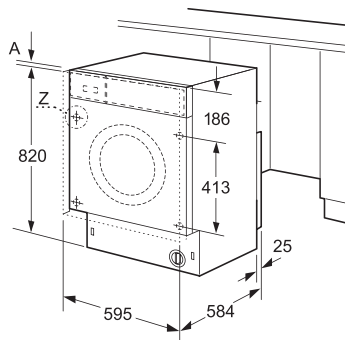

- Washing capacity: 7kg, Drying capacity: 4kg
- Spin speed selection from 600-1400 rpm
- HK energy label 1
- HK water label 1
- Total connected load: 2.2kW (10A)
- Dimensions (H x W x D): 820 x 595 x 584 mm
- Metal door hinge on the left

Country of origin

- Italy

Z detail

Measurements in mm