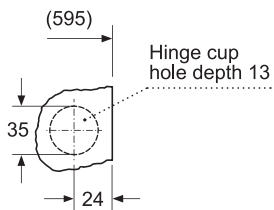

- Washing capacity: 7kg, Drying capacity: 4kg
- Spin speed selection from 600-1400 rpm
- HK energy label 1
- HK water label 1
- Total connected load: 2.2kW (10A)
- Dimensions (H x W x D): 820 x 595 x 584 mm
- Metal door hinge on the left

Country of origin

- Italy

Z detail

Measurements in mm