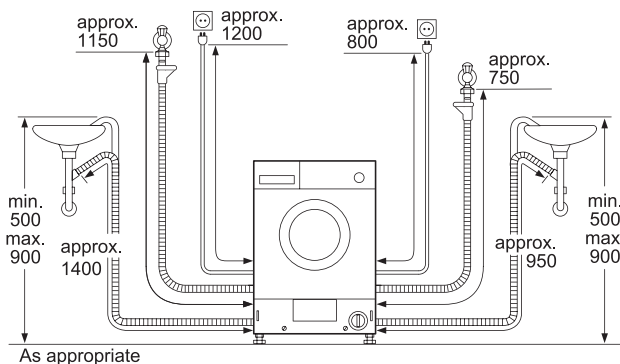

Technology

- Safeguard monitoring system adjusts load distribution and programme settings to protect clothes
- Foam detection system

Safety functions

- AquaSecure water protection
- Childproof lock

Technical information

- Washing capacity: 7kg, Drying capacity: 4kg
- Spin speed selection from 600-1400 rpm
- HK energy label 1
- HK water label 1
- Total connected load: 2.2kW (10A)
- Dimensions (H x W x D): 820 x 595 x 584 mm
- Metal door hinge on the left

Country of origin

- Italy

Z detail

Measurements in mm