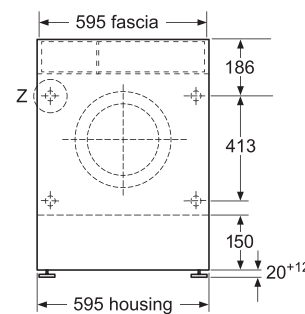

- Washing capacity: 7kg, Drying capacity: 4kg
- Spin speed selection from 600-1400 rpm
- HK energy label 1
- HK water label 1
- Total connected load: 2.2kW (10A)
- Dimensions (H x W x D): 820 x 595 x 584 mm
- Metal door hinge on the left

Country of origin

- Italy

Z detail

Measurements in mm