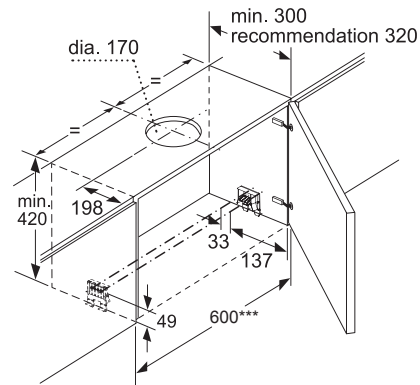

BOSCH

Invented for life

	DFS097A51B (Available in Q2 2021) 90cm telescopic hood	\$11,800
	    	
Performance	<ul style="list-style-type: none"> • Suitable for exhaust or re-circulated air operation • 3 speeds plus intensive settings • EcoSilence Drive™ technology 	
Functions	<ul style="list-style-type: none"> • Push button electronic controls • 3 x 1.5W LED lights 	
Features	<ul style="list-style-type: none"> • Automatically run on for 10 minutes • Automatically switches back from intensive to normal setting 	
Design	<ul style="list-style-type: none"> • Slimline telescopic design • Hidden installation available 	
Technical information	<ul style="list-style-type: none"> • Extraction capacity: 728m³/h (EN 61591) • 120 or 150mm diameter pipe • Total connected load: 0.146kW (13A) • Appliances dimensions (H x W x D): 426 x 898 x 290 mm 	
Supplied accessories	<ul style="list-style-type: none"> • 3 dishwasher-safe metal grease filters • Design handle bar with logo 	
Optional accessories	<ul style="list-style-type: none"> • Charcoal re-circulating kit (DSZ4565 Price: \$1,000) • Installation kit for 90cm wall cabinet (DSZ4920 Price: \$1,000) • Lowering frame (DSZ4961 Price: \$1,000) 	
Country of origin	<ul style="list-style-type: none"> • Germany 	

min. 430 electric
min. 650 gas*

* from upper edge of pan support
** Depth of the filter drawer can be adjusted by up to 29mm.

When installing the 90 cm telescopic hood in a 90 cm wide wall-hanging cupboard, the mounting kit is required. The two mounting brackets are screwed onto the right and left of the kitchen unit. Installation in accordance with template.

** min. 350 with Lowering Frame (DSZ4961)
*** 600 (900) is cabinet exterior dimension. Cabinet interior dimension should range from 562 to 568 (862 to 868).

Measurements in mm