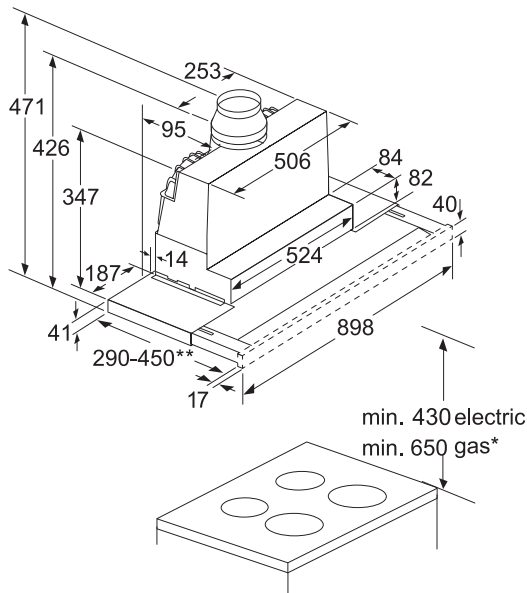

BOSCH

Invented for life

	DFS097A51B (Available in Q2 2021) 90cm telescopic hood	\$11,800
	    	
Performance	<ul style="list-style-type: none"> • Suitable for exhaust or re-circulated air operation • 3 speeds plus intensive settings • EcoSilence Drive™ technology 	
Functions	<ul style="list-style-type: none"> • Push button electronic controls • 3 x 1.5W LED lights 	
Features	<ul style="list-style-type: none"> • Automatically run on for 10 minutes • Automatically switches back from intensive to normal setting 	
Design	<ul style="list-style-type: none"> • Slimline telescopic design • Hidden installation available 	
Technical information	<ul style="list-style-type: none"> • Extraction capacity: 728m³/h (EN 61591) • 120 or 150mm diameter pipe • Total connected load: 0.146kW (13A) • Appliances dimensions (H x W x D): 426 x 898 x 290 mm 	
Supplied accessories	<ul style="list-style-type: none"> • 3 dishwasher-safe metal grease filters • Design handle bar with logo 	
Optional accessories	<ul style="list-style-type: none"> • Charcoal re-circulating kit (DSZ4565 Price: \$1,000) • Installation kit for 90cm wall cabinet (DSZ4920 Price: \$1,000) • Lowering frame (DSZ4961 Price: \$1,000) 	
Country of origin	<ul style="list-style-type: none"> • Germany 	

min. 430 electric
min. 650 gas*

* from upper edge of pan support
** Depth of the filter drawer can be adjusted by up to 29mm.

When installing the 90 cm telescopic hood in a 90 cm wide wall-hanging cupboard, the mounting kit is required. The two mounting brackets are screwed onto the right and left of the kitchen unit. Installation in accordance with template.

** min. 350 with Lowering Frame (DSZ4961)
*** 600 (900) is cabinet exterior dimension. Cabinet interior dimension should range from 562 to 568 (862 to 868).

Measurements in mm