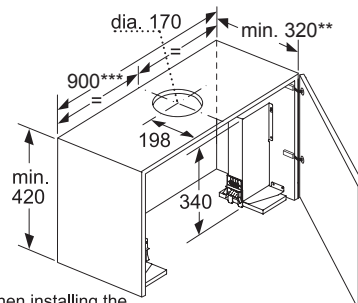

BOSCH

Invented for life

	DFS097A51B (Available in Q2 2021) 90cm telescopic hood	\$11,800
	    	
Performance	<ul style="list-style-type: none"> • Suitable for exhaust or re-circulated air operation • 3 speeds plus intensive settings • EcoSilence Drive™ technology 	
Functions	<ul style="list-style-type: none"> • Push button electronic controls • 3 x 1.5W LED lights 	
Features	<ul style="list-style-type: none"> • Automatically run on for 10 minutes • Automatically switches back from intensive to normal setting 	
Design	<ul style="list-style-type: none"> • Slimline telescopic design • Hidden installation available 	
Technical information	<ul style="list-style-type: none"> • Extraction capacity: 728m³/h (EN 61591) • 120 or 150mm diameter pipe • Total connected load: 0.146kW (13A) • Appliances dimensions (H x W x D): 426 x 898 x 290 mm 	
Supplied accessories	<ul style="list-style-type: none"> • 3 dishwasher-safe metal grease filters • Design handle bar with logo 	
Optional accessories	<ul style="list-style-type: none"> • Charcoal re-circulating kit (DSZ4565 Price: \$1,000) • Installation kit for 90cm wall cabinet (DSZ4920 Price: \$1,000) • Lowering frame (DSZ4961 Price: \$1,000) 	
Country of origin	<ul style="list-style-type: none"> • Germany 	

min. 430 electric
min. 650 gas*

* from upper edge of pan support
** Depth of the filter drawer can be adjusted by up to 29mm.

When installing the 90 cm telescopic hood in a 90 cm wide wall-hanging cupboard, the mounting kit is required. The two mounting brackets are screwed onto the right and left of the kitchen unit. Installation in accordance with template.

** min. 350 with Lowering Frame (DSZ4961)
*** 600 (900) is cabinet exterior dimension. Cabinet interior dimension should range from 562 to 568 (862 to 868).

Measurements in mm