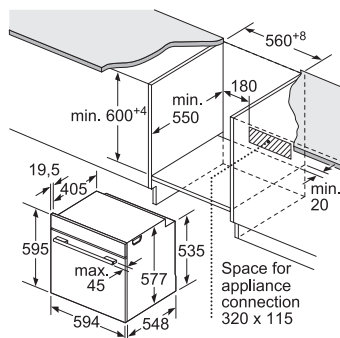

Technical information

- Total connected load: 3.6kW (20A single-phase connection)
- Capacity: 71L
- Water tank capacity: 1L
- Heating temperature: Steam 30°C – 100°C
- Hot air 30°C – 250°C
- Hot air + steam 30°C – 250°C
- Dimensions (H x W x D):
 - Appliance: 595 x 594 x 548 mm
 - Cavity: 355 x 480 x 415 mm

Supplied accessories

- 1 large steam container (perforated)
- 1 small steam container (perforated)
- 1 small steam container (solid)
- 1 enamel baking tray
- 1 grid
- 1 universal pan

Country of origin

- Germany

* Measured at the middle of the window at 180°C oven temperature, after 1 hour on top and bottom heat.

Installation with a hob.

If the appliance will be installed underneath a hob, the following worktop thicknesses (including substructure if necessary) must be taken into account.

Hob type	min. worktop thickness	
	fitted	flush
Induction hob	37 mm	38 mm
Full surface Induction hob	47 mm	48 mm
Gas hob	30 mm	38 mm
Electric hob	27 mm	30 mm

Measurements in mm