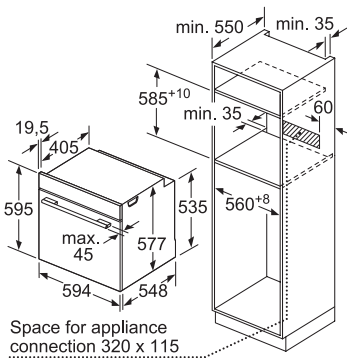

BOSCH

Invented for life

HSG636BW1 (Artic White)		$38,800
60cm built-in combination steam oven - colorglass		

Performance

- 12 cooking methods:
  - 4D HotAir
  - HotAir Eco
  - Hot air grilling
  - Top and bottom heating
  - Top and bottom heating eco
  - Bottom heating
  - Grill – small area
  - Grill – large area
  - Pizza setting
  - Slow cooking
  - Plate warming
  - Keep warm
- 4 steam methods:
  - Steam
  - Defrost
  - Reheat
  - Dough proving
- Energy efficiency class: A+

Functions

- Assist function - automatic cooking programmes
- EcoClean Direct panel at back wall
- Descaling programme
- Drying function

Features

- Rapid heat function
- Electronic touch with ring control
- High definition color TFT with graphic display
- Digital temperature display
- SoftOpen and SoftClose door
- Triple glass door (40°C door temperature)*
- LED light at cavity ceiling
- Sabbath setting

Design

- 5 shelf levels
- Door hinge: Bottom

Safety functions

- Childproof lock
- Integral cooling fan
- Safety switch off function
- Residual heat indicator
- Door contact switch
- Water tank empty indicator

Technical information

- Total connected load: 3.6kW (20A single-phase connection)
- Capacity: 71L
- Water tank capacity: 1L
- Heating temperature: Steam 30°C – 100°C
- Hot air 30°C – 250°C
- Hot air + steam 30°C – 250°C
- Dimensions (H x W x D):
  - Appliance: 595 x 594 x 548 mm
  - Cavity: 355 x 480 x 415 mm

Supplied accessories

- 1 large steam container (perforated)
- 1 small steam container (perforated)
- 1 small steam container (solid)
- 1 enamel baking tray
- 1 grid
- 1 universal pan

Country of origin

- Germany

* Measured at the middle of the window at 180°C oven temperature, after 1 hour on top and bottom heat.

Installation with a hob.