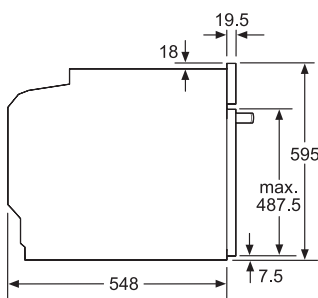

Technical information

- Total connected load: 3.6kW (20A single-phase connection)
- Capacity: 71L
- Water tank capacity: 1L
- Heating temperature: Steam 30°C – 100°C
- Hot air 30°C – 250°C
- Hot air + steam 30°C – 250°C
- Dimensions (H x W x D):
 - Appliance: 595 x 594 x 548 mm
 - Cavity: 355 x 480 x 415 mm

* Measured at the middle of the window at 180°C oven temperature, after 1 hour on top and bottom heat.

Installation with a hob.

If the appliance will be installed underneath a hob, the following worktop thicknesses (including substructure if necessary) must be taken into account.

Hob type	min. worktop thickness	
	fitted	flush
Induction hob	37 mm	38 mm
Full surface Induction hob	47 mm	48 mm
Gas hob	30 mm	38 mm
Electric hob	27 mm	30 mm

Measurements in mm