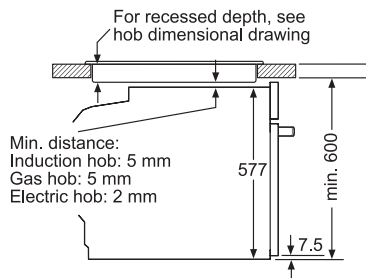

Technical information

- Total connected load: 3.6kW (20A single-phase connection)
- Capacity: 71L
- Water tank capacity: 1L
- Heating temperature: Steam 30°C – 100°C
- Hot air 30°C – 250°C
- Hot air + steam 30°C – 250°C
- Dimensions (H x W x D):
 - Appliance: 595 x 594 x 548 mm
 - Cavity: 355 x 480 x 415 mm

* Measured at the middle of the window at 180°C oven temperature, after 1 hour on top and bottom heat.

Installation with a hob.

If the appliance will be installed underneath a hob, the following worktop thicknesses (including substructure if necessary) must be taken into account.

Hob type	min. worktop thickness	
	fitted	flush
Induction hob	37 mm	38 mm
Full surface Induction hob	47 mm	48 mm
Gas hob	30 mm	38 mm
Electric hob	27 mm	30 mm

Measurements in mm